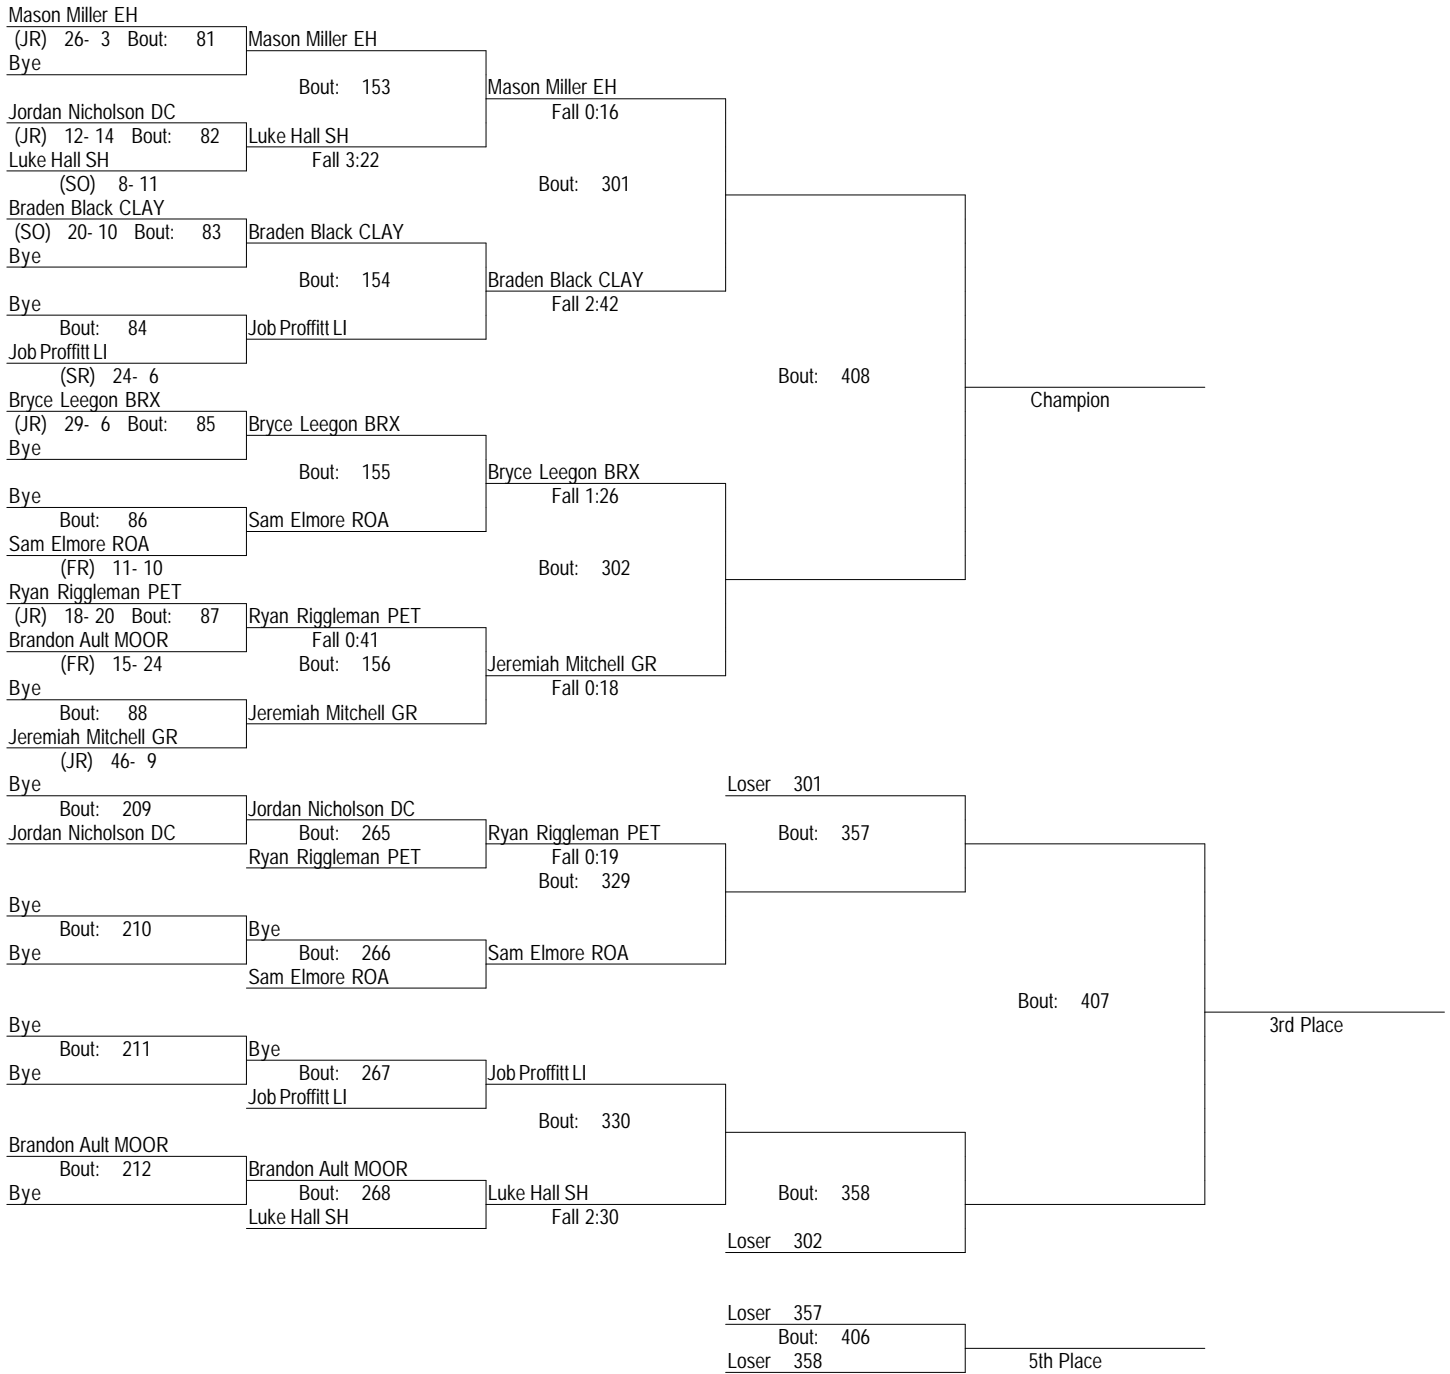

2022 Region II A/AA Wrestling Tournament

February 18-19, 2022

182