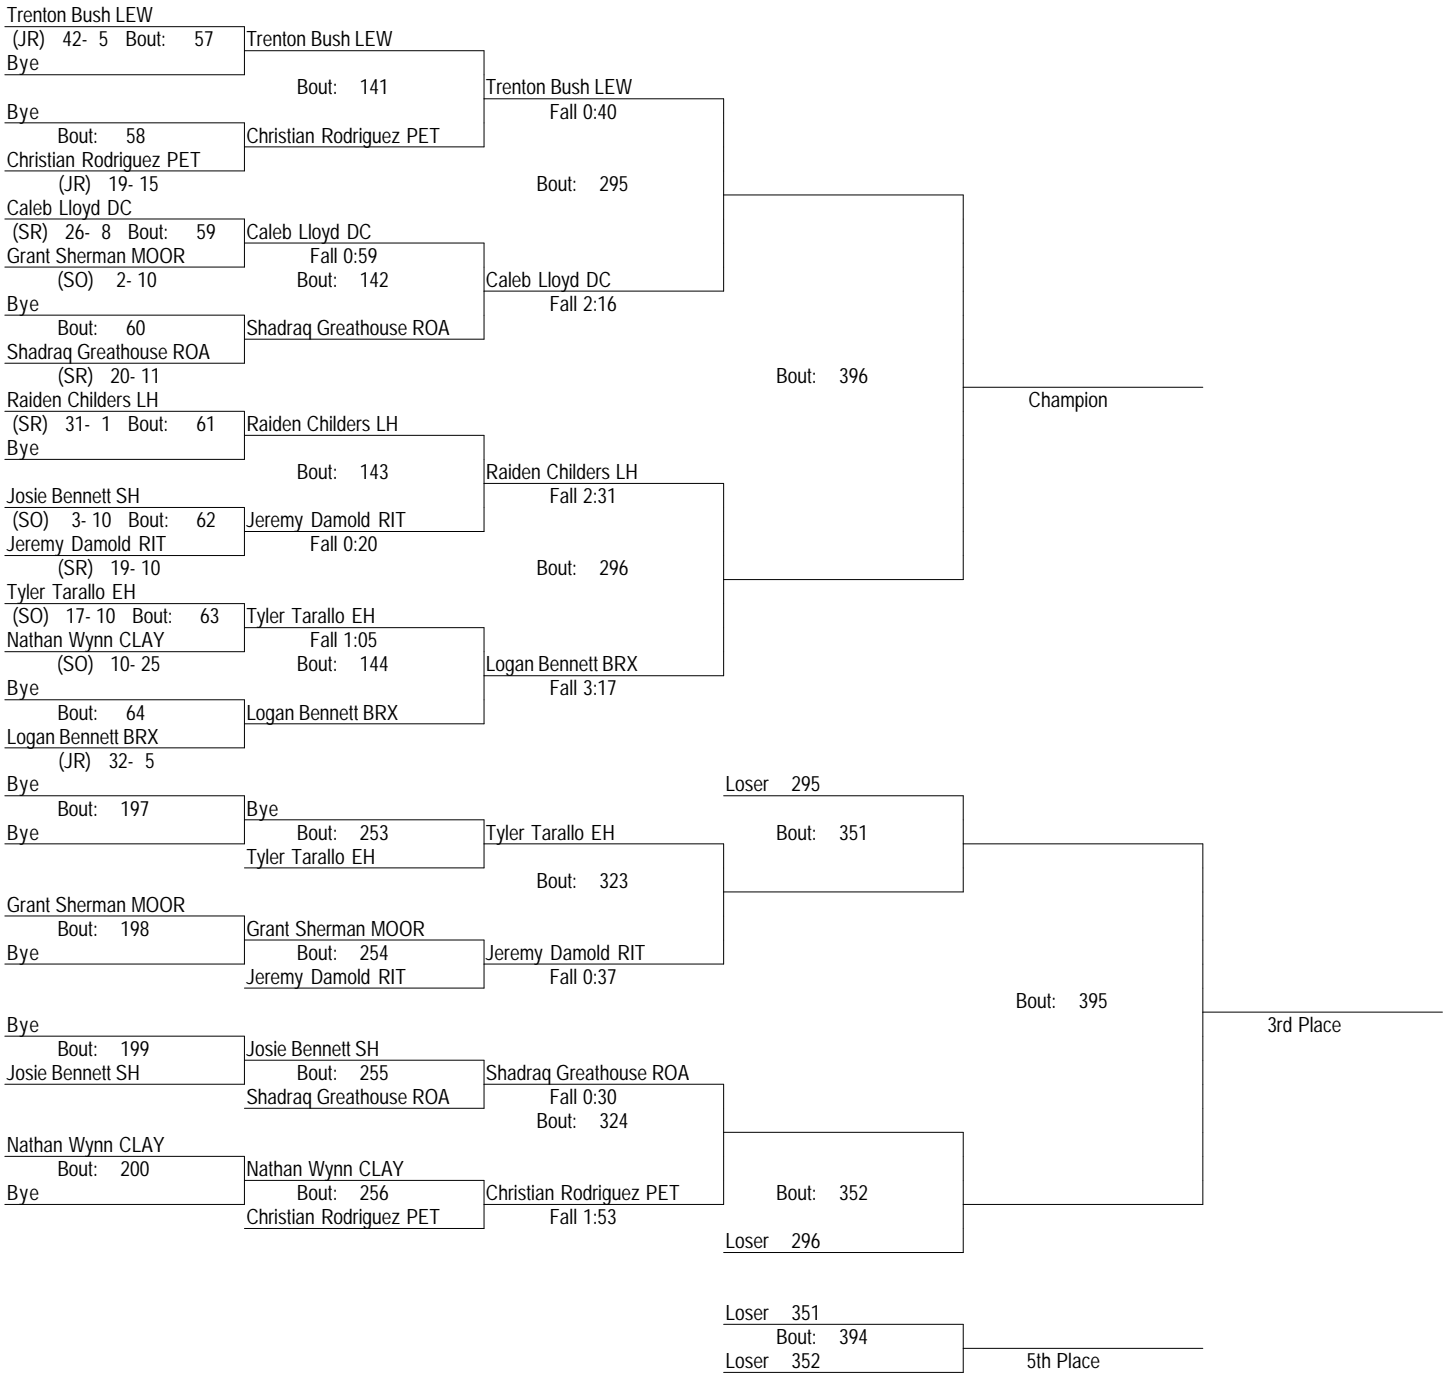

2022 Region II A/AA Wrestling Tournament

February 18-19, 2022

152