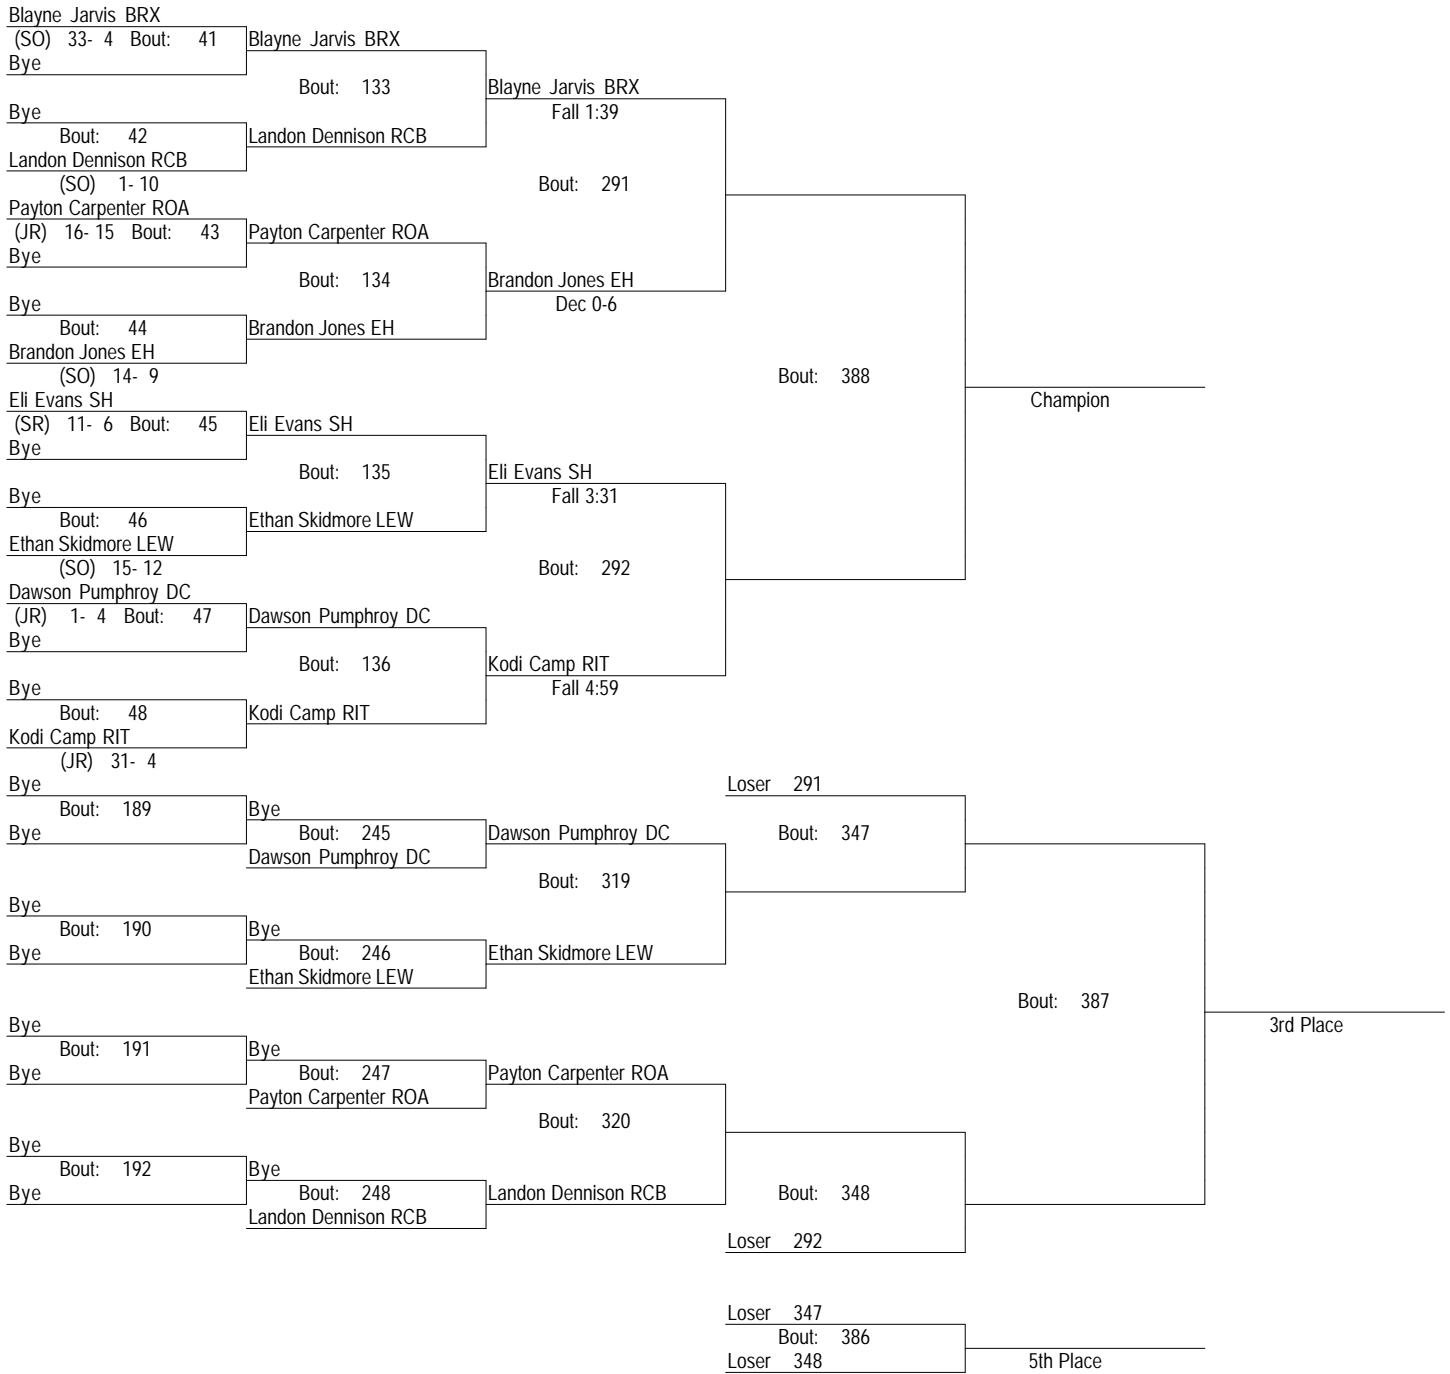

2022 Region II A/AA Wrestling Tournament

February 18-19, 2022

138