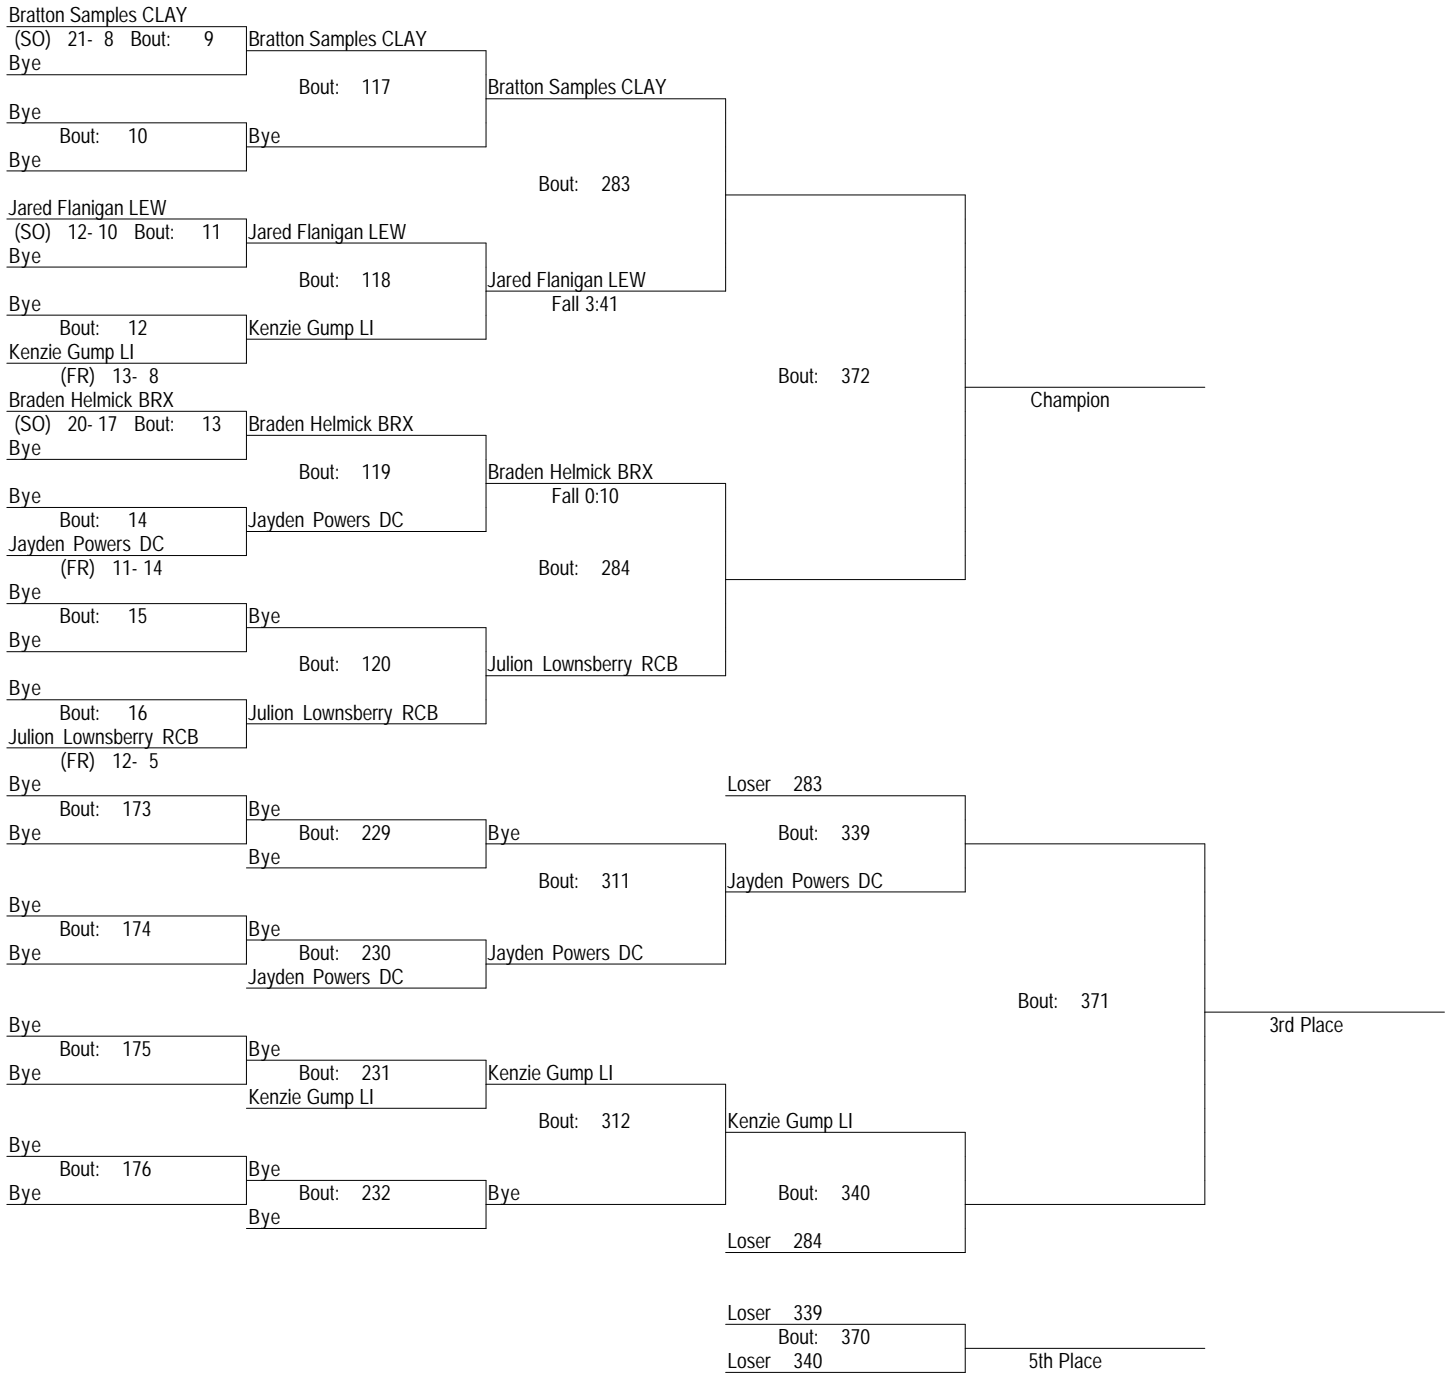

## 2022 Region II A/AA Wrestling Tournament

February 18-19, 2022

Place Score Name

---

1	91.00	Braxton County High School (AA)
2	71.00	Clay County High School (AA)
3	55.00	Roane County High School (AA)
4	53.00	Doddridge County High School (A)
5	50.00	Lewis County High School (AA)
6	41.00	Ritchie County High School (A)
7	37.00	East Hardy High School (A)
8	22.50	Robert C. Byrd High School (AA)
9	22.00	South Harrison High School (A)
10	21.00	Elkins High School (AA)
	21.00	Liberty High School (AA)
12	19.00	Lincoln High School (AA)
	19.00	Moorefield High School (A)
	19.00	Petersburg High School (A)
15	18.00	Grafton High School (AA)
16	12.00	Philip Barbour High School (AA)
17	0.00	Notre Dame High School (A)

# 2022 Region II A/AA Wrestling Tournament

February 18-19, 2022

113