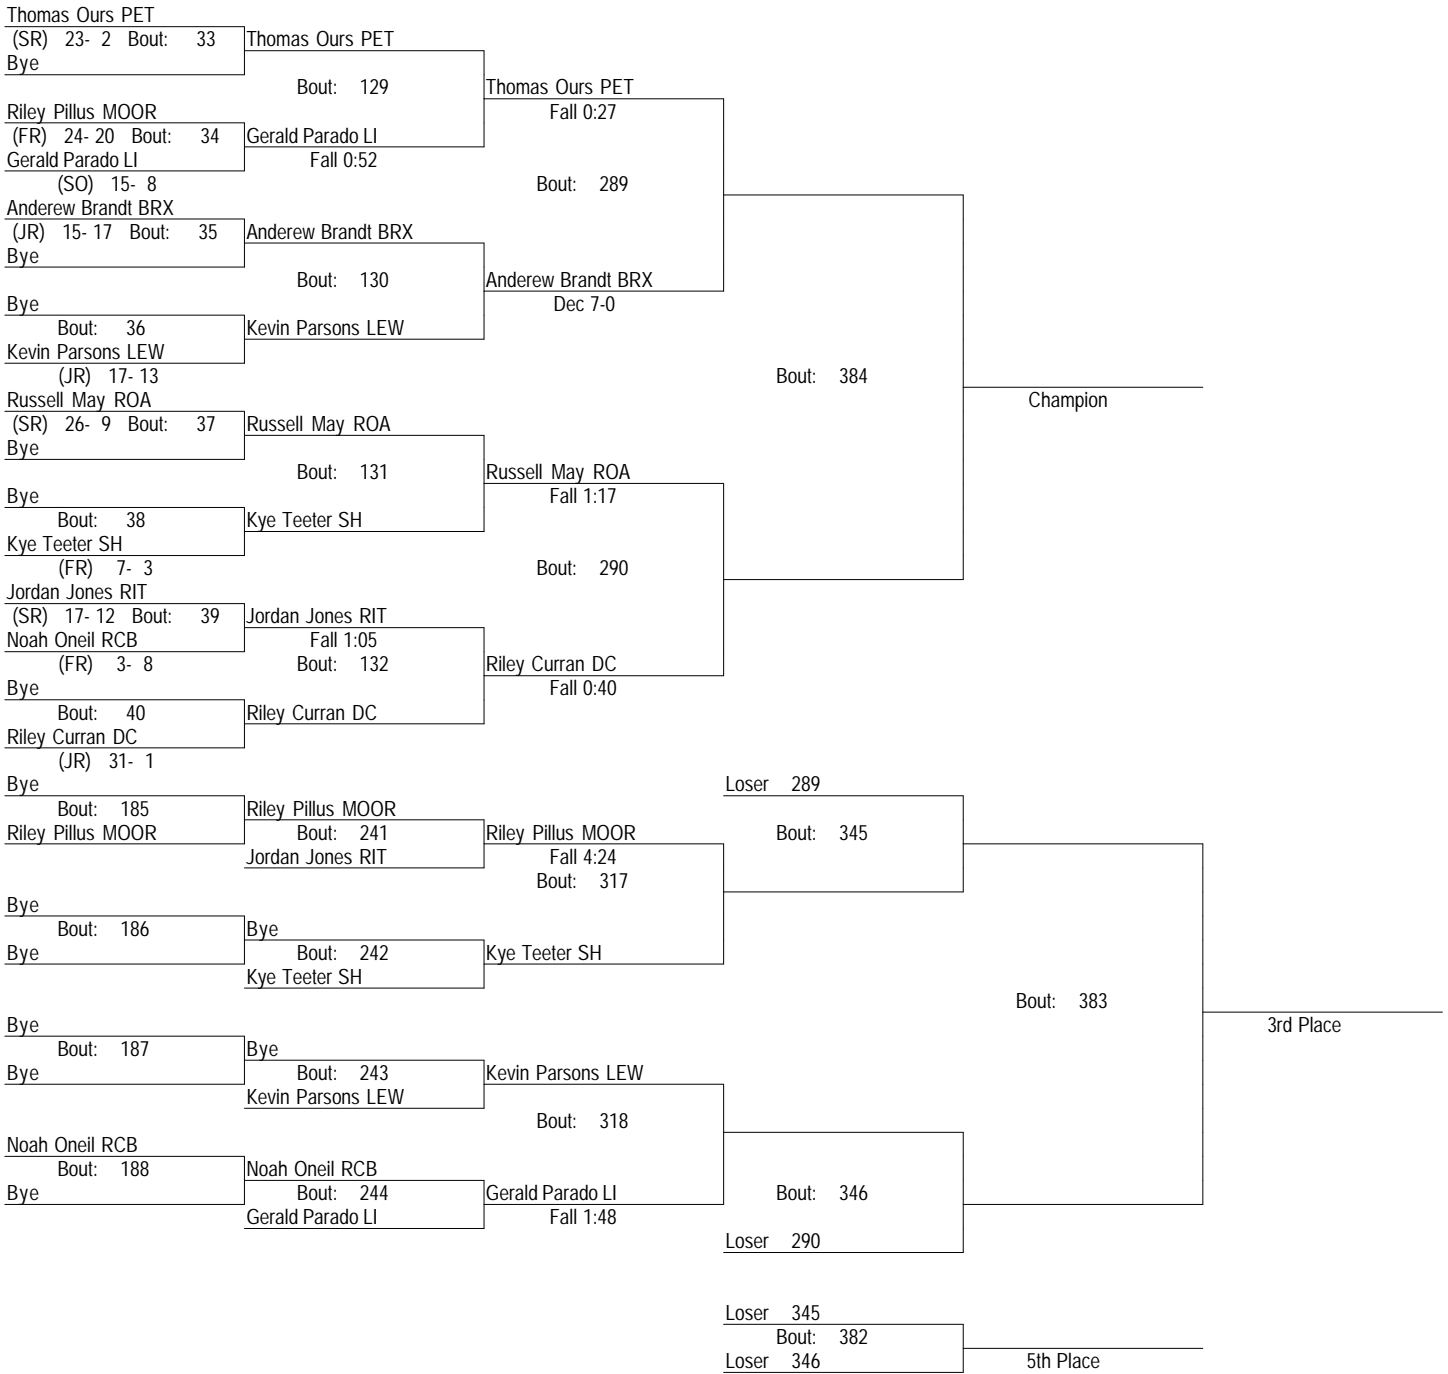

2022 Region II A/AA Wrestling Tournament

February 18-19, 2022

132