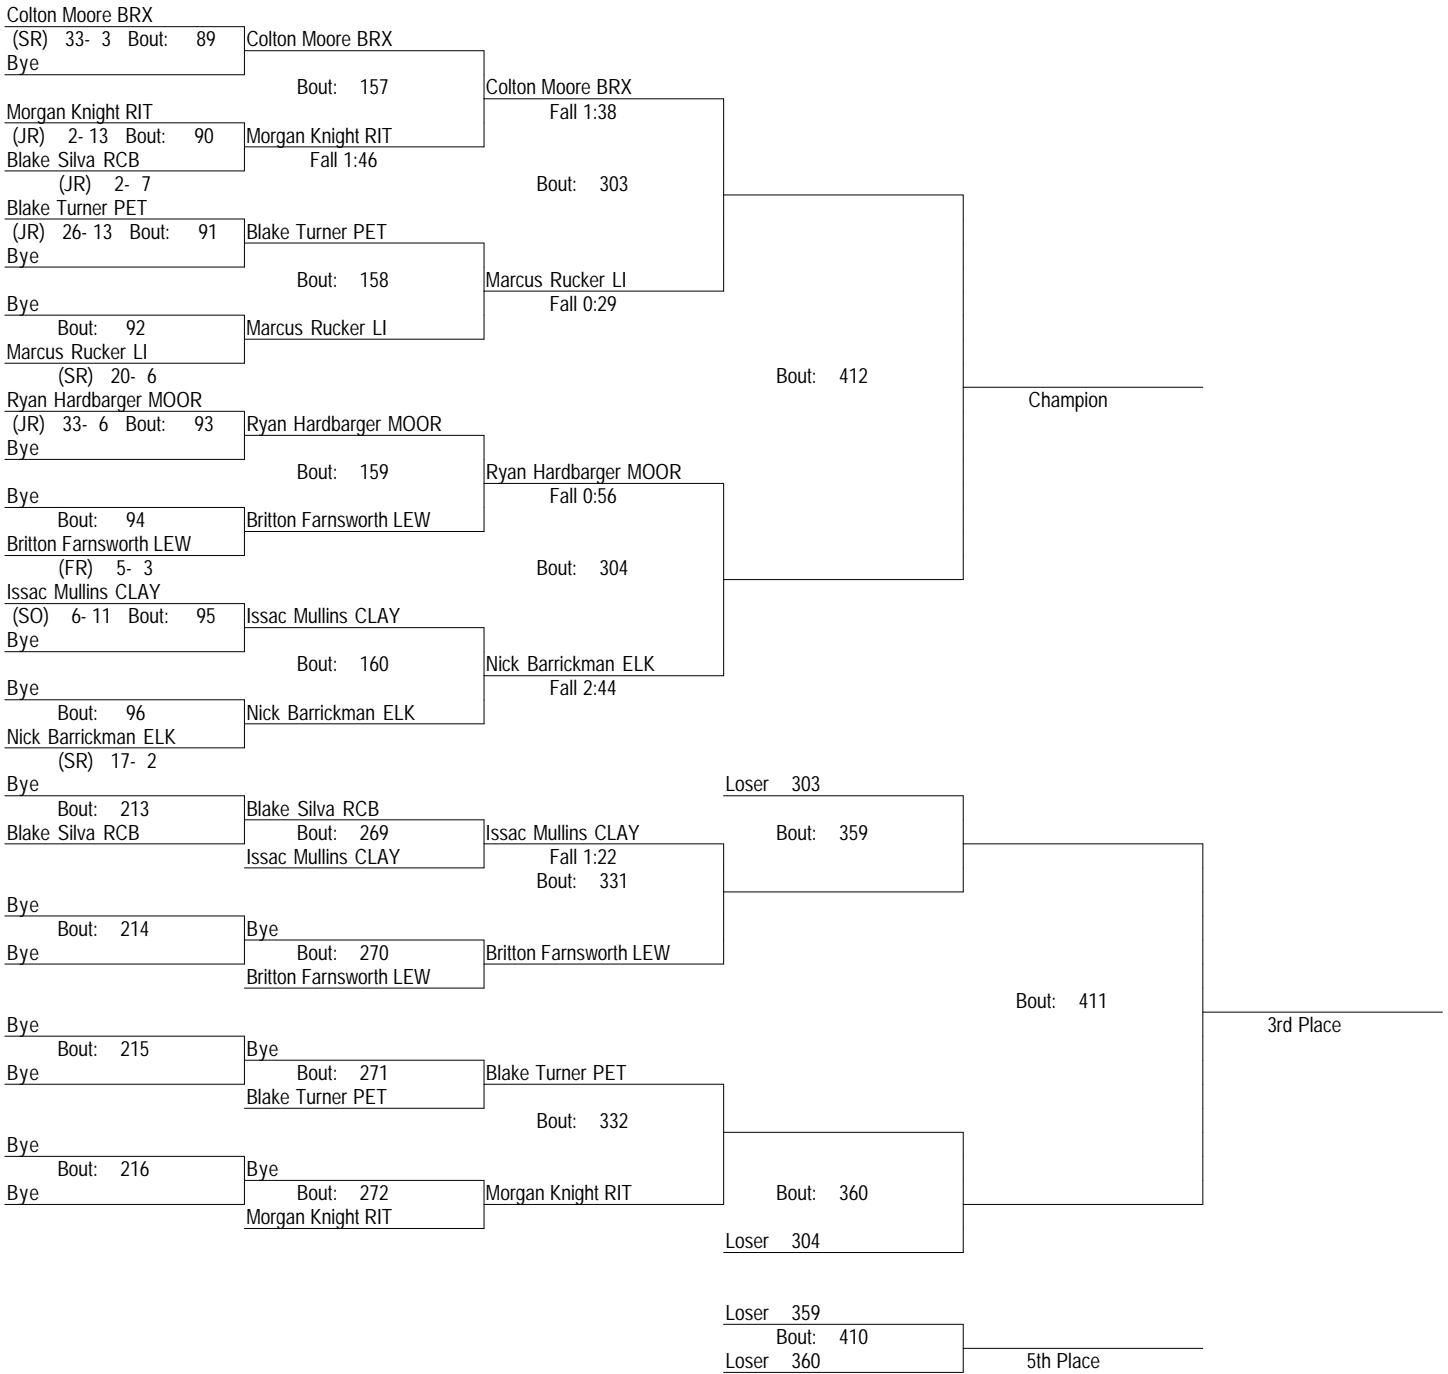

2022 Region II A/AA Wrestling Tournament

February 18-19, 2022

195