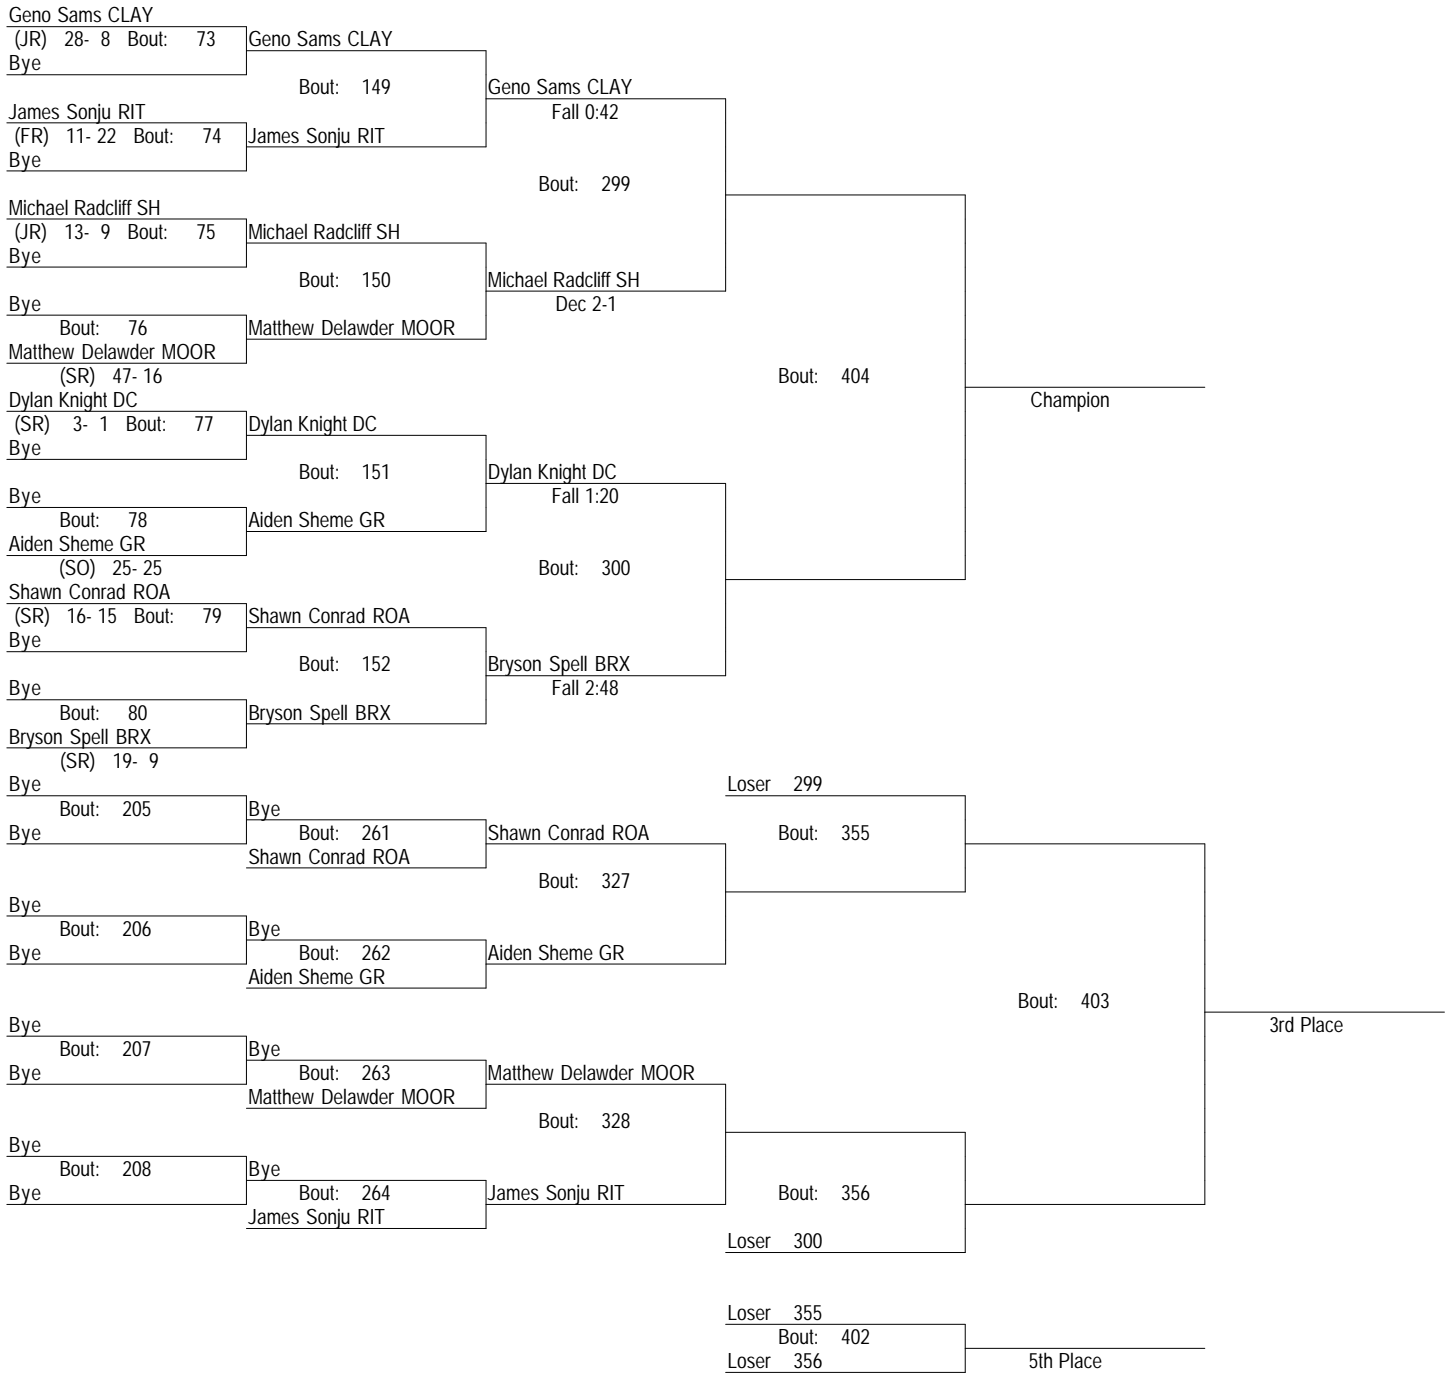

2022 Region II A/AA Wrestling Tournament

February 18-19, 2022

170