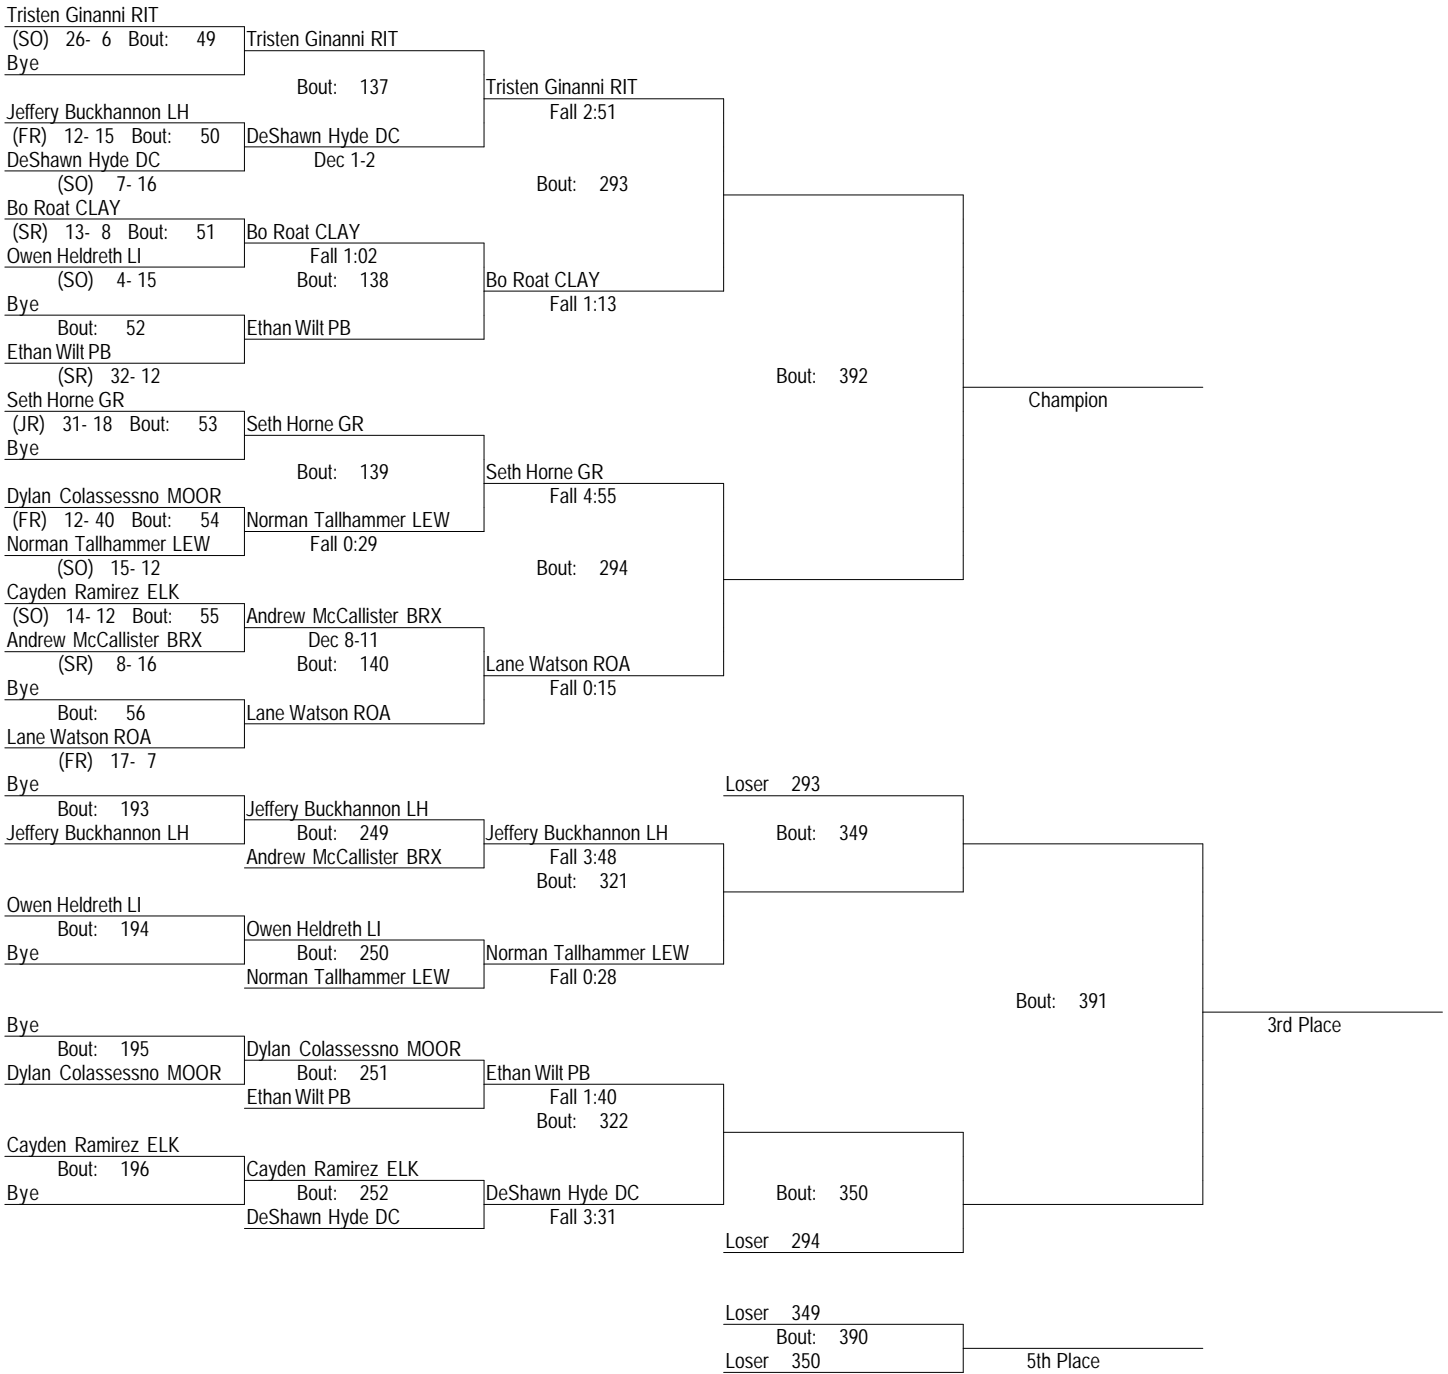

2022 Region II A/AA Wrestling Tournament

February 18-19, 2022

145