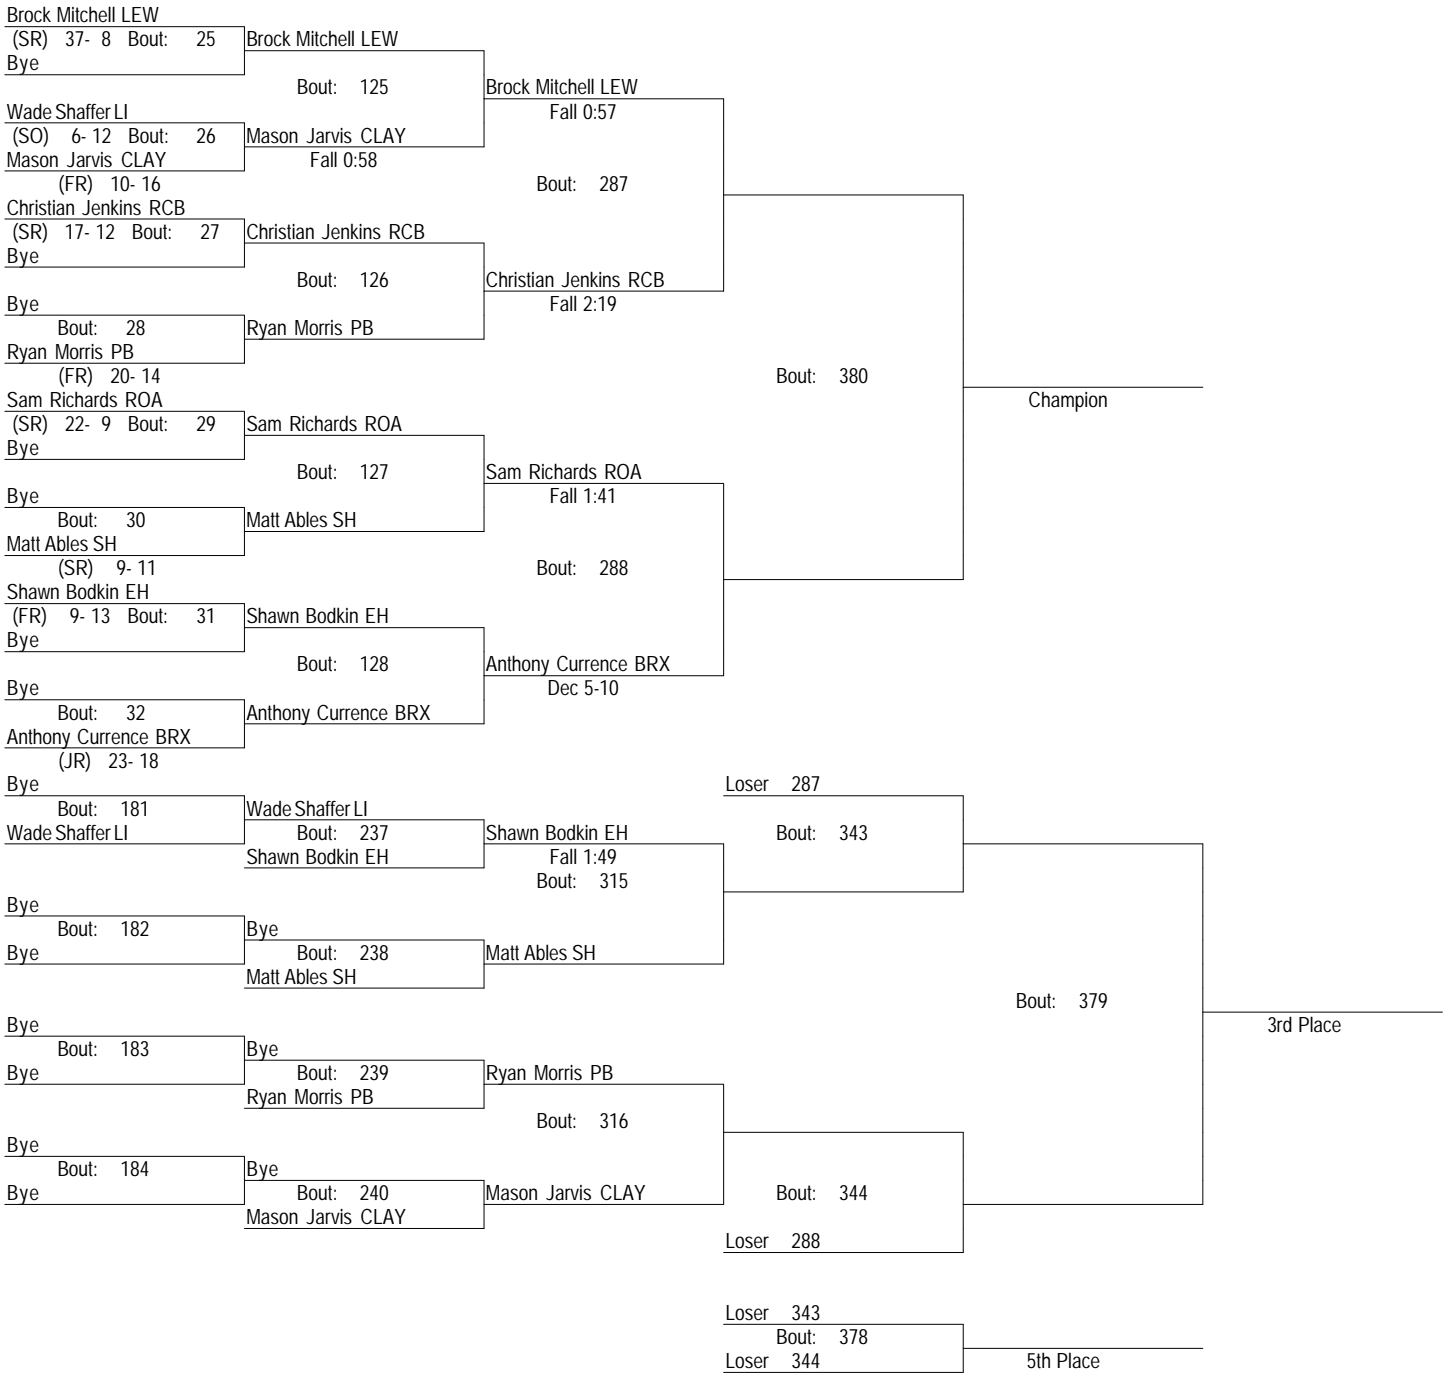

## 2022 Region II A/AA Wrestling Tournament

February 18-19, 2022

Place Score Name

---

1	91.00	Braxton County High School (AA)
2	71.00	Clay County High School (AA)
3	55.00	Roane County High School (AA)
4	53.00	Doddridge County High School (A)
5	50.00	Lewis County High School (AA)
6	41.00	Ritchie County High School (A)
7	37.00	East Hardy High School (A)
8	22.50	Robert C. Byrd High School (AA)
9	22.00	South Harrison High School (A)
10	21.00	Elkins High School (AA)
	21.00	Liberty High School (AA)
12	19.00	Lincoln High School (AA)
	19.00	Moorefield High School (A)
	19.00	Petersburg High School (A)
15	18.00	Grafton High School (AA)
16	12.00	Philip Barbour High School (AA)
17	0.00	Notre Dame High School (A)

# 2022 Region II A/AA Wrestling Tournament

February 18-19, 2022

113

# 2022 Region II A/AA Wrestling Tournament

February 18-19, 2022

126