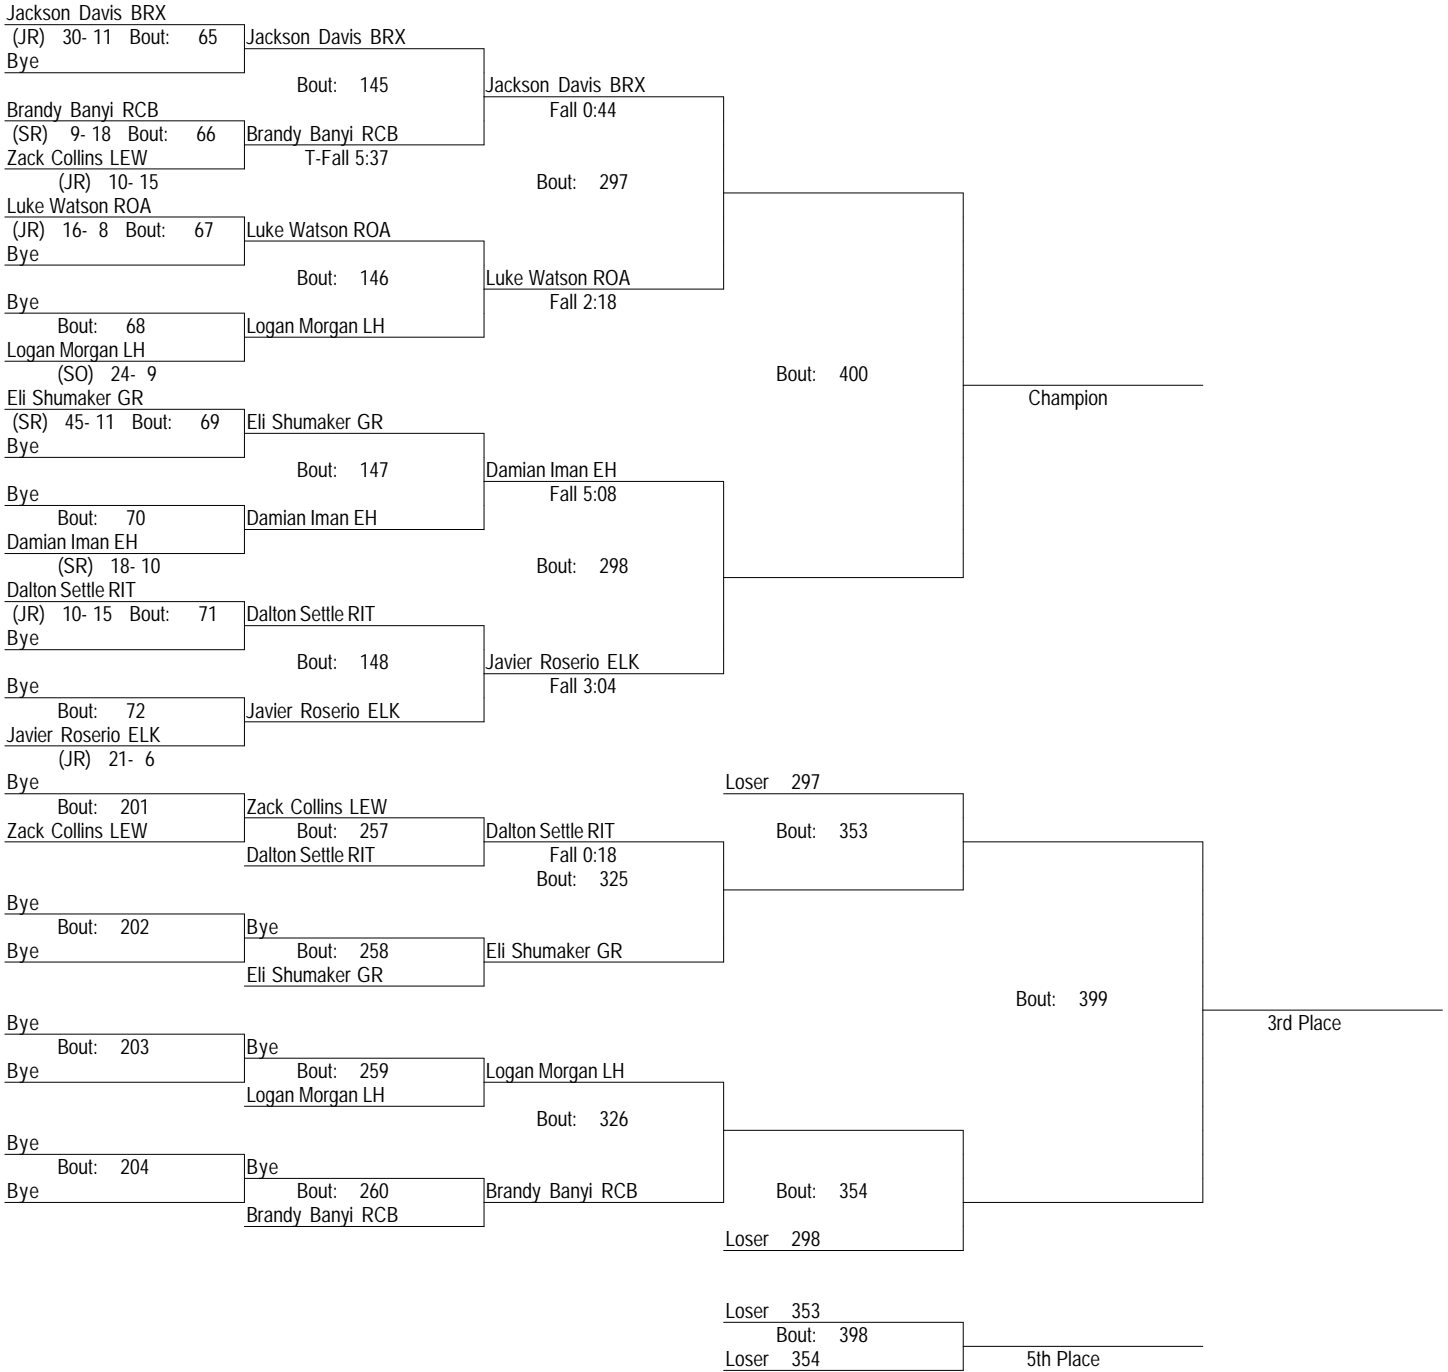

2022 Region II A/AA Wrestling Tournament

February 18-19, 2022

160