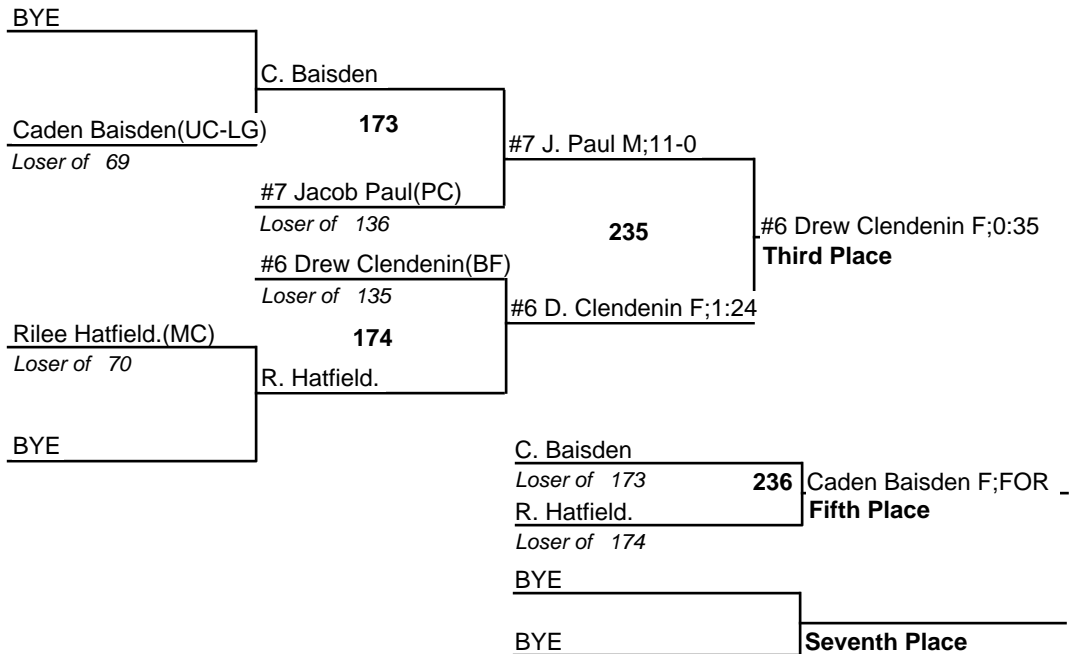

15 January 2022

195

Blue Devil Alumni Championship

15 January 2022

220A

Blue Devil Alumni Championship

15 January 2022

220B

Blue Devil Alumni Championship

15 January 2022

285A

Blue Devil Alumni Championship

15 January 2022

285B