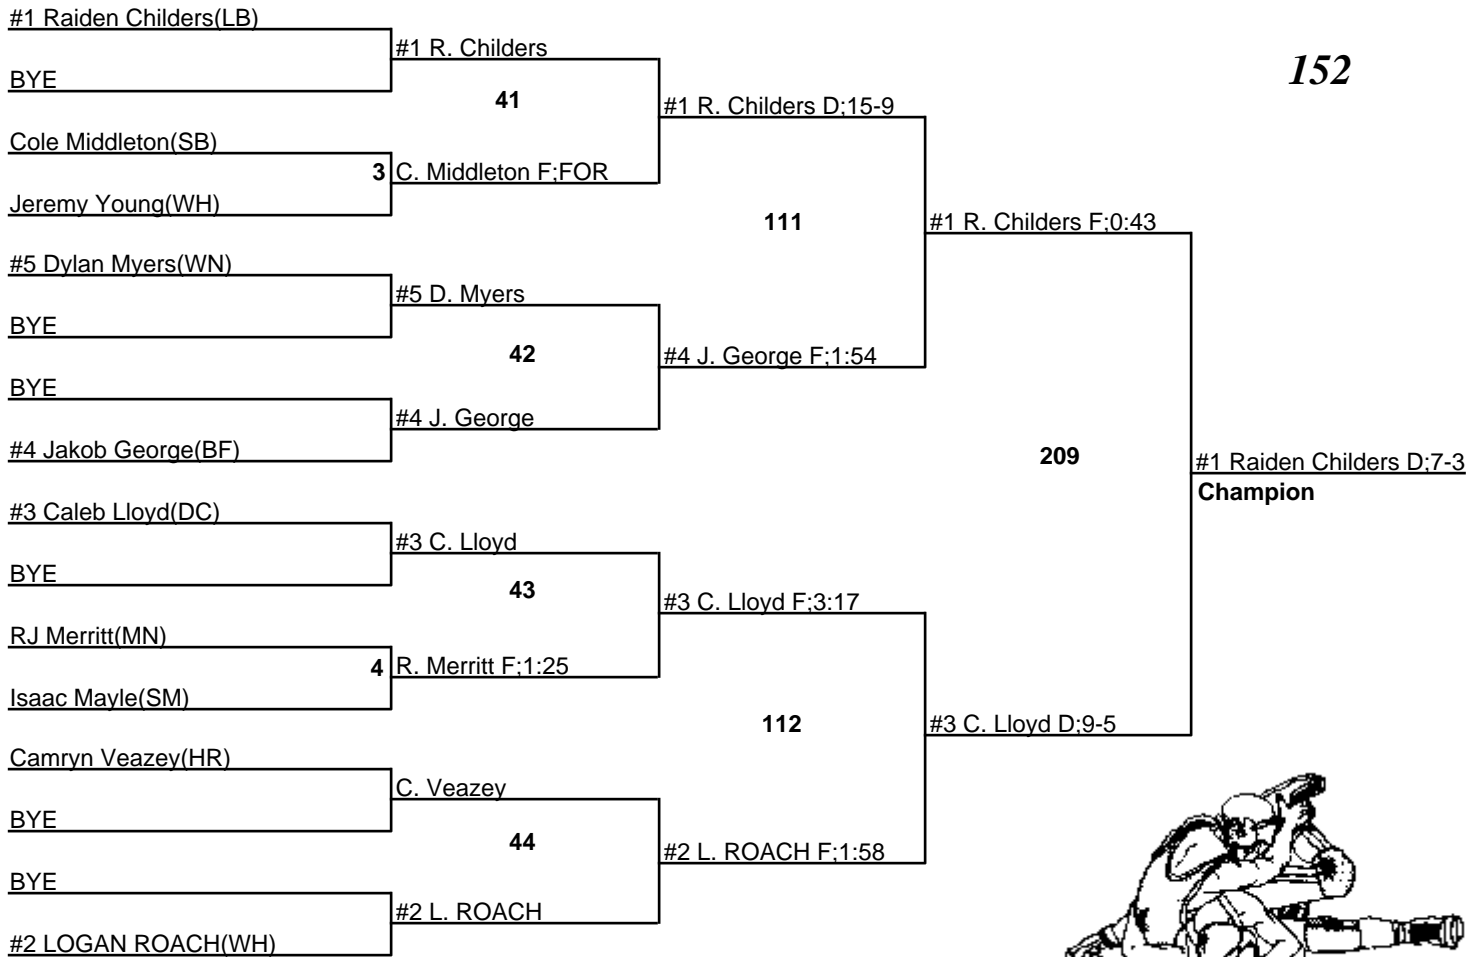

Blue Devil Alumni Championship

15 January 2022

145B

Blue Devil Alumni Championship

15 January 2022

152

Blue Devil Alumni Championship

15 January 2022