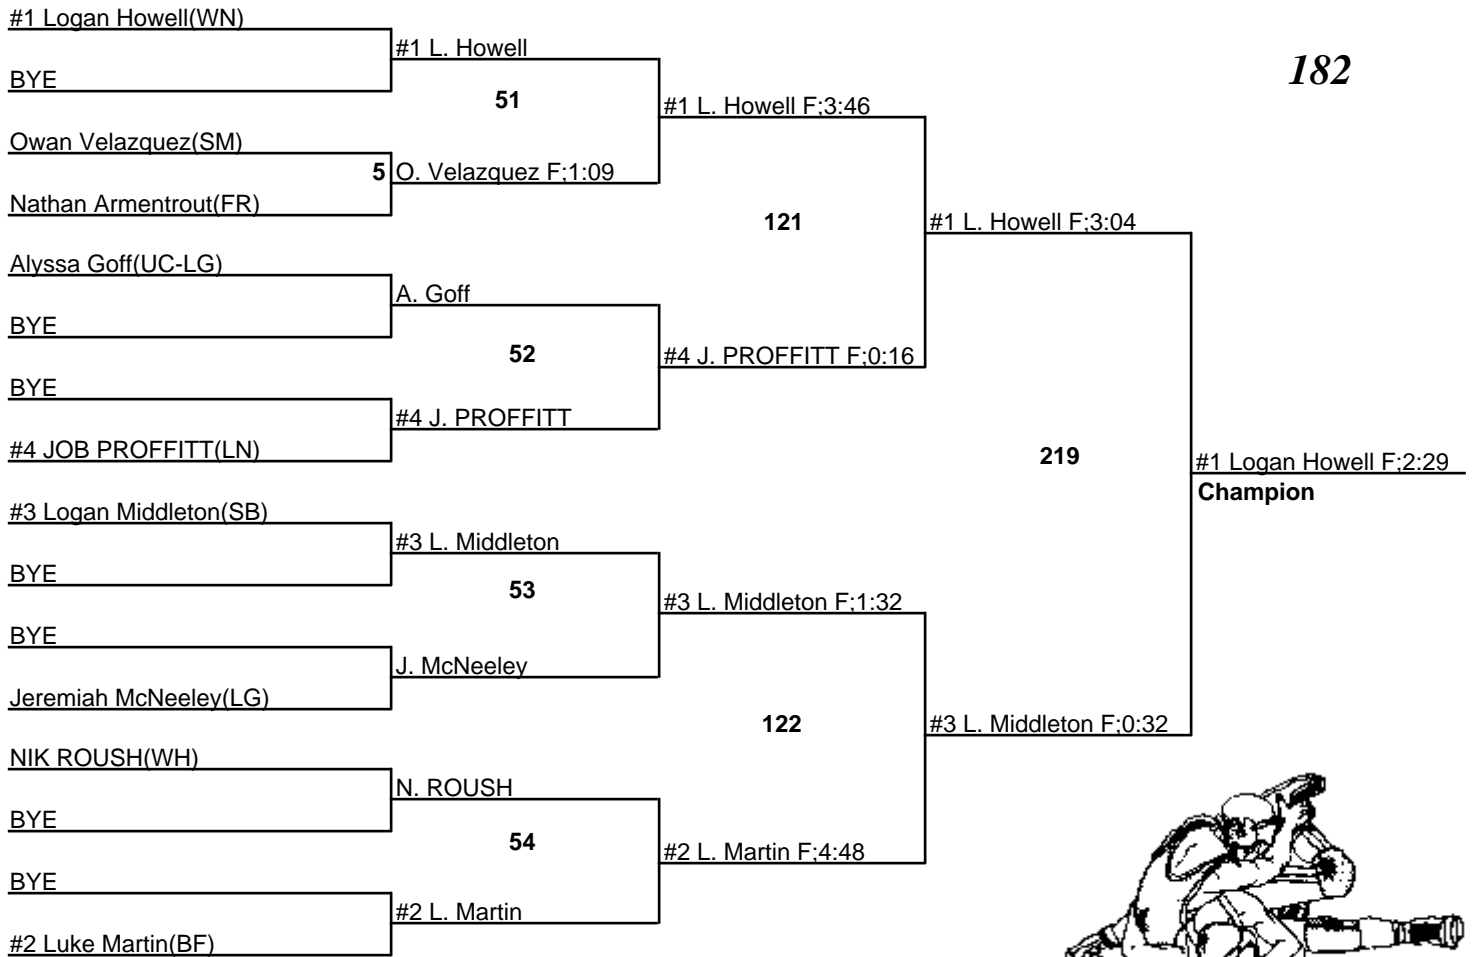

160

Blue Devil Alumni Championship

15 January 2022

170

Blue Devil Alumni Championship

15 January 2022

182

Blue Devil Alumni Championship