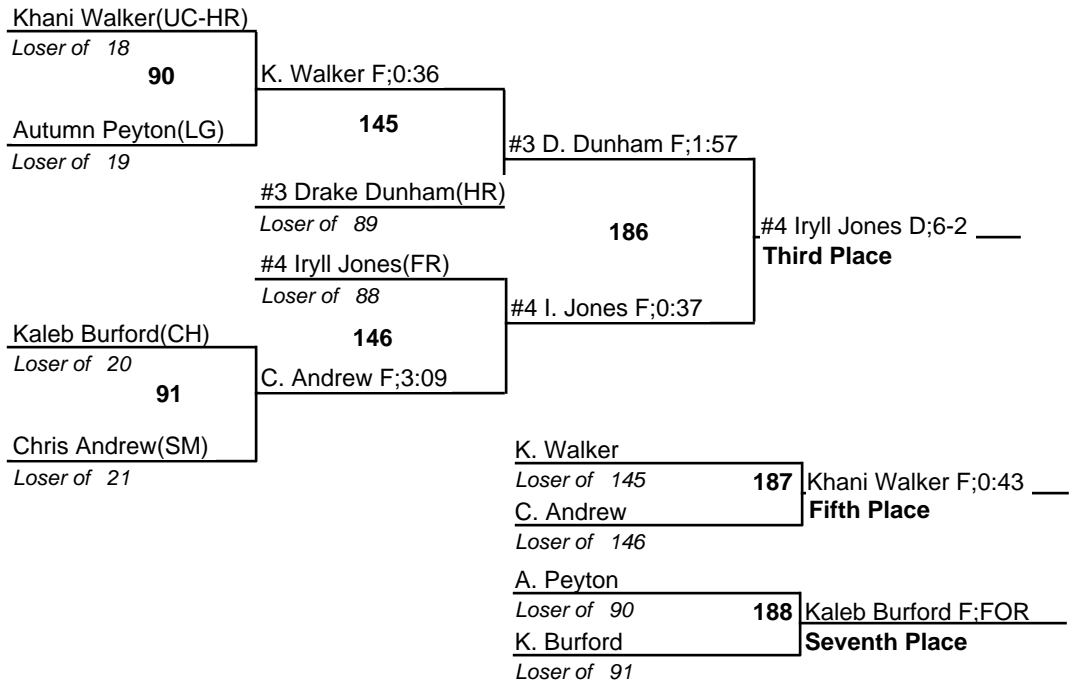

Blue Devil Alumni Championship

15 January 2022

120