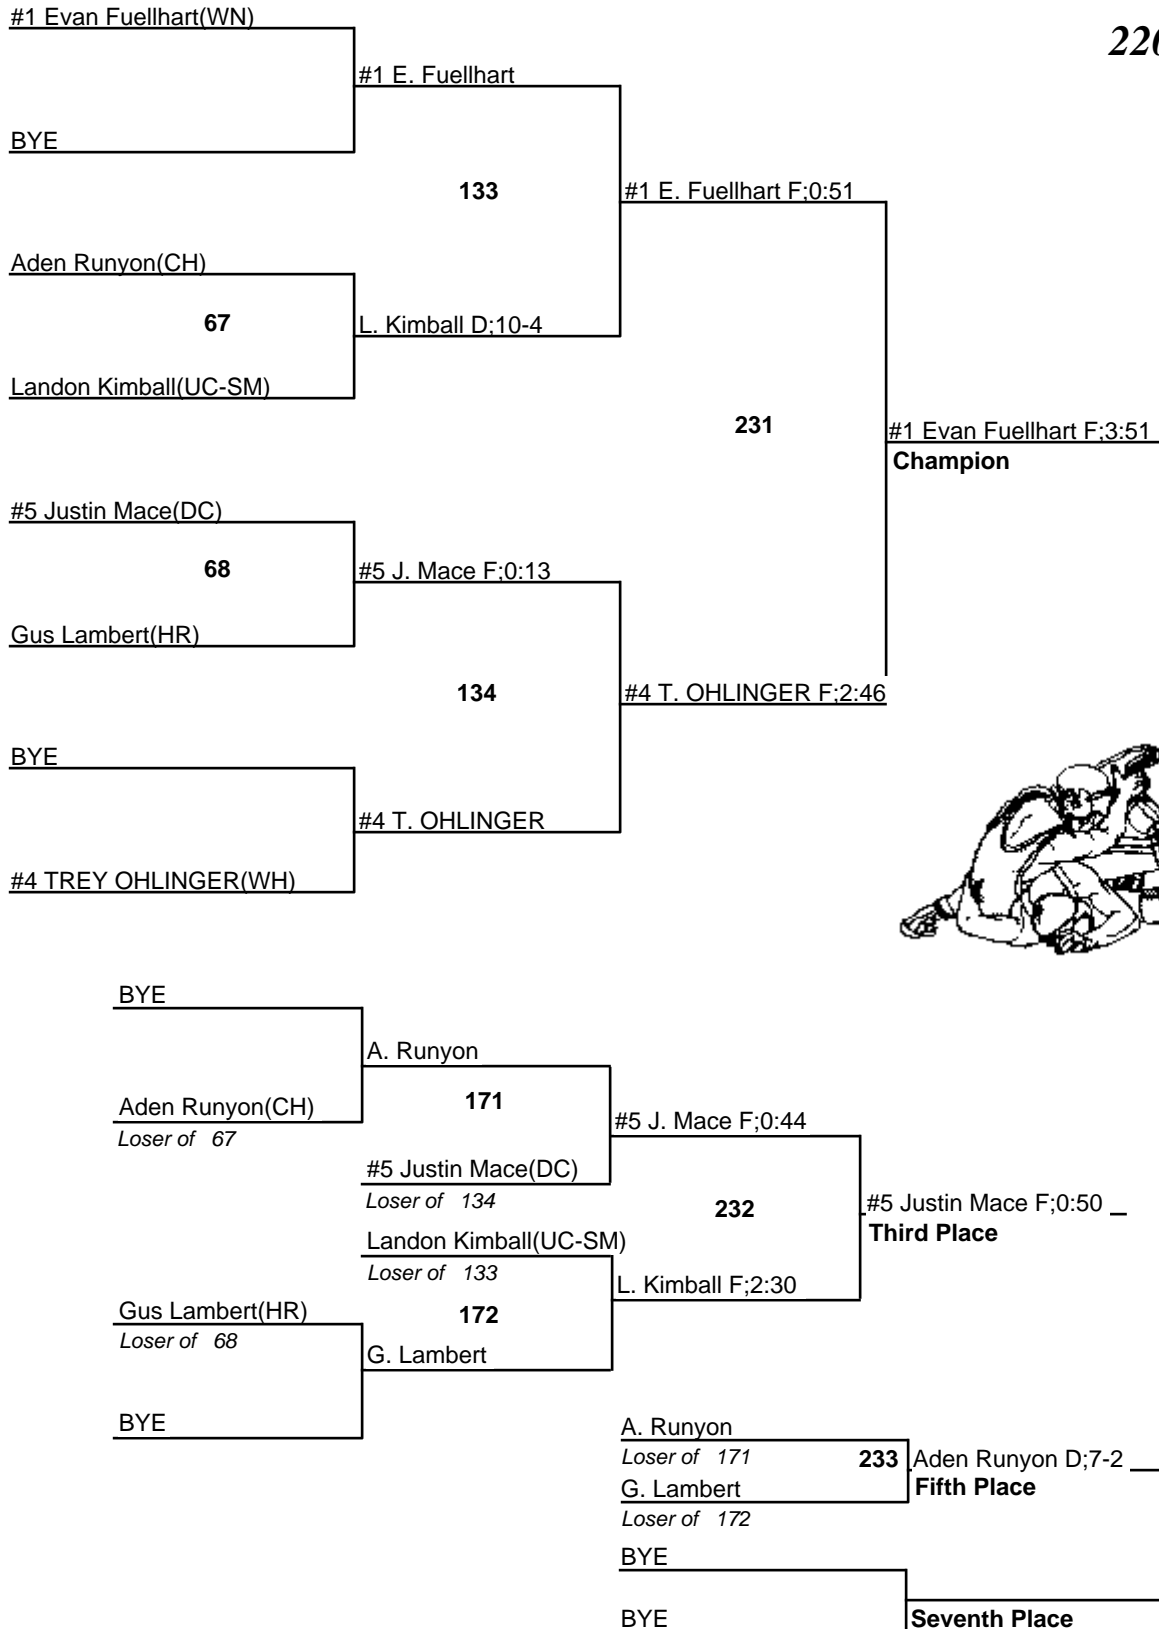

15 January 2022

195

Blue Devil Alumni Championship

15 January 2022

220A

Blue Devil Alumni Championship

15 January 2022

220B