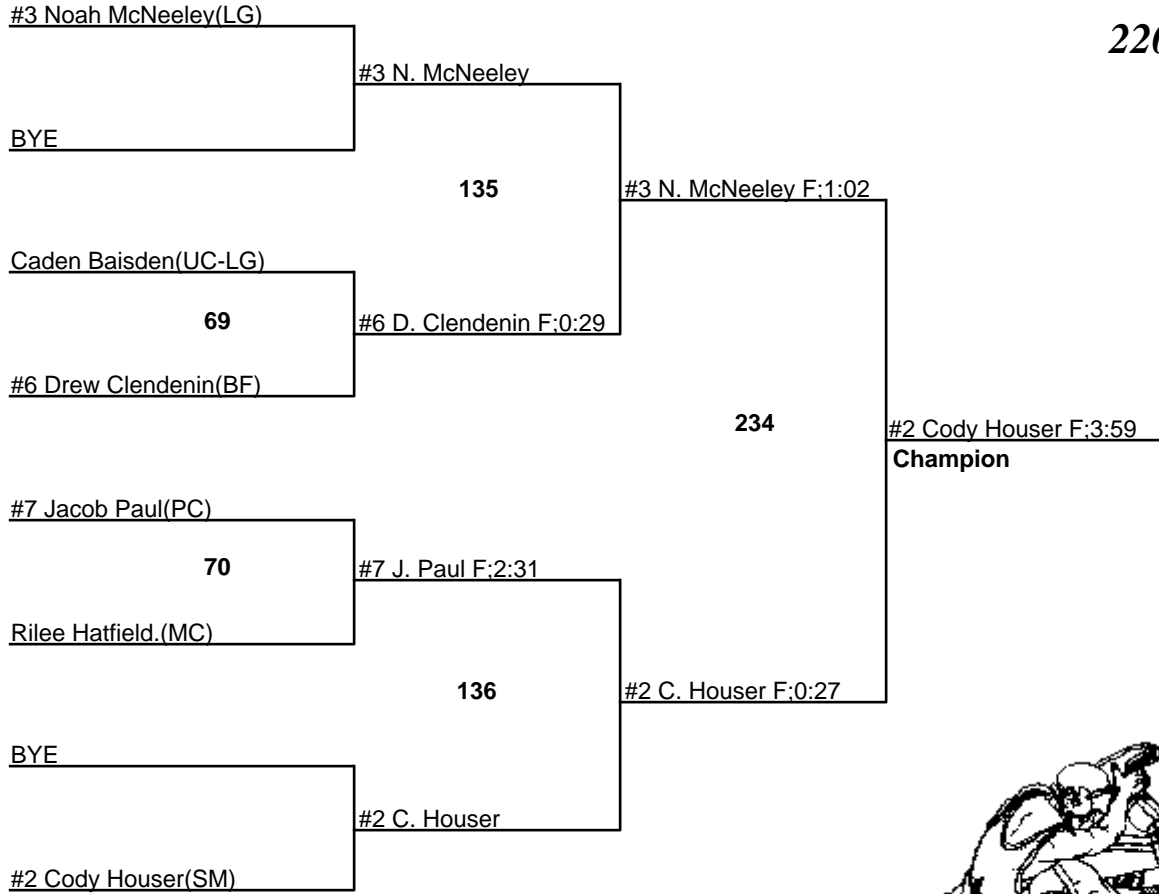

15 January 2022

195

Blue Devil Alumni Championship

15 January 2022

220A

Blue Devil Alumni Championship

15 January 2022

220B