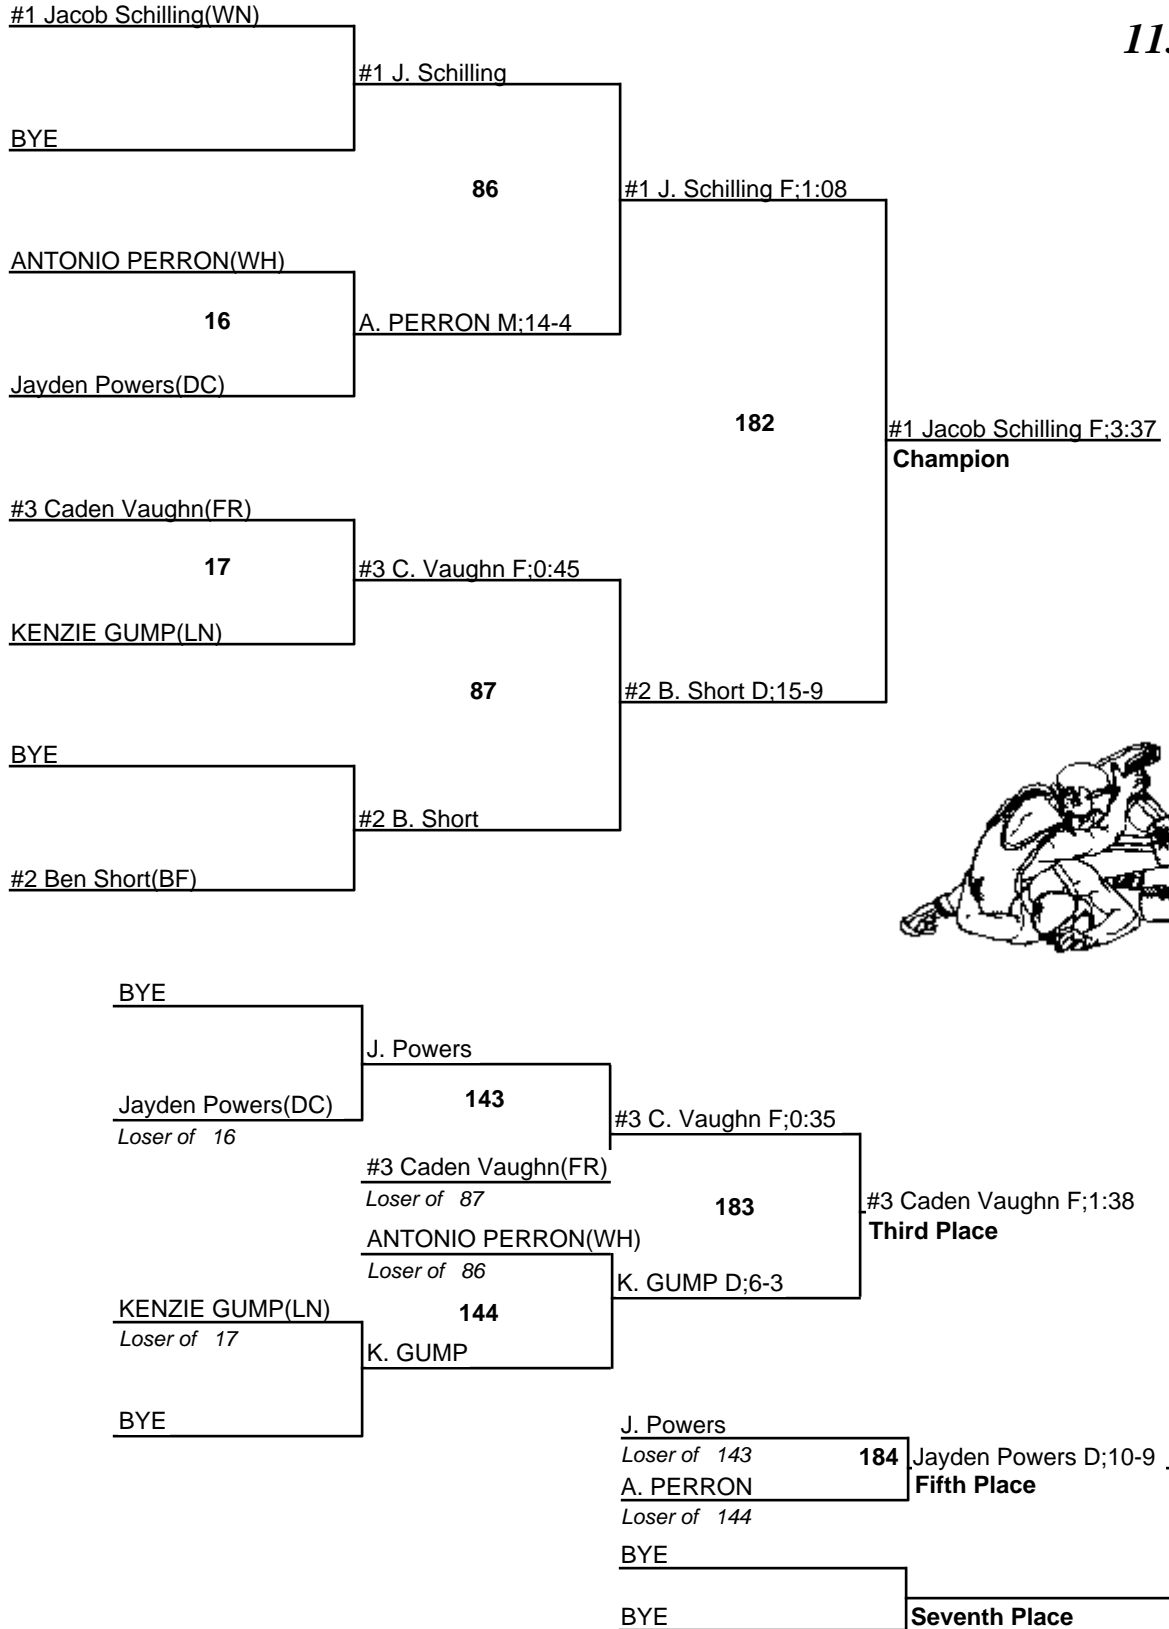

Blue Devil Alumni Championship

15 January 2022

106

Blue Devil Alumni Championship

15 January 2022

113

Blue Devil Alumni Championship

15 January 2022