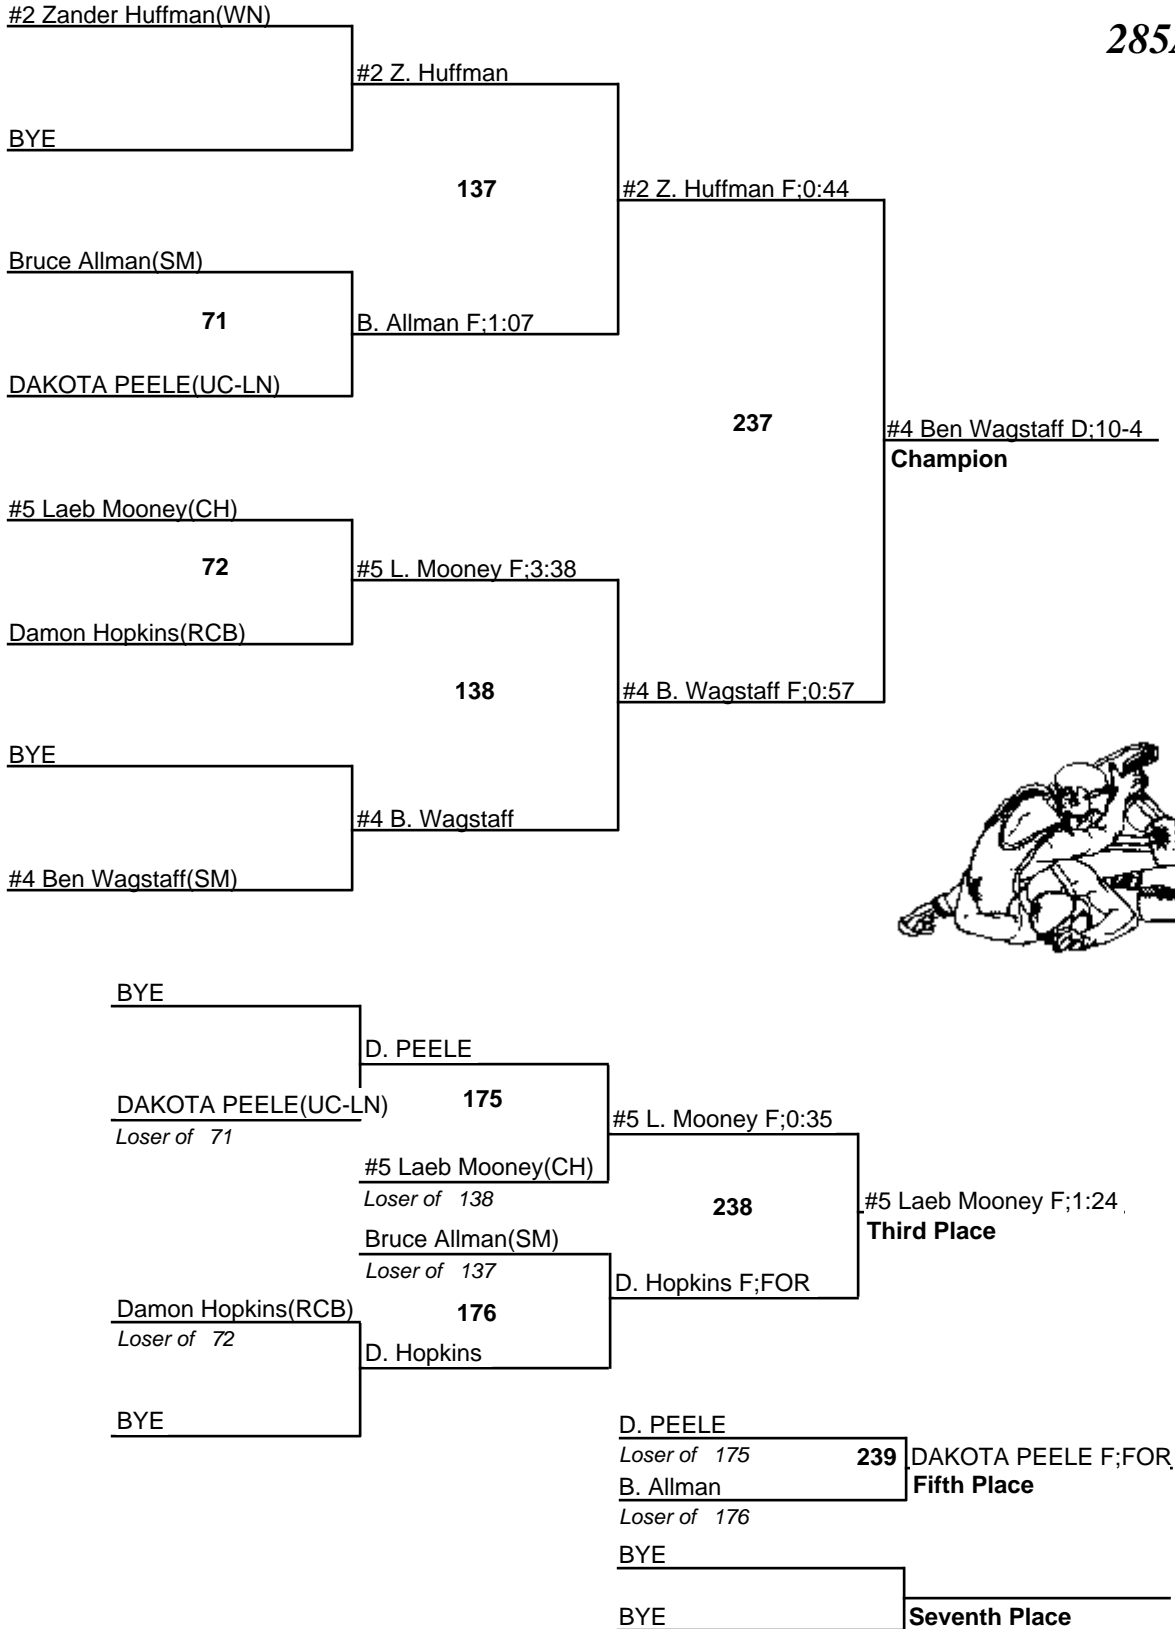

Blue Devil Alumni Championship

15 January 2022

285A