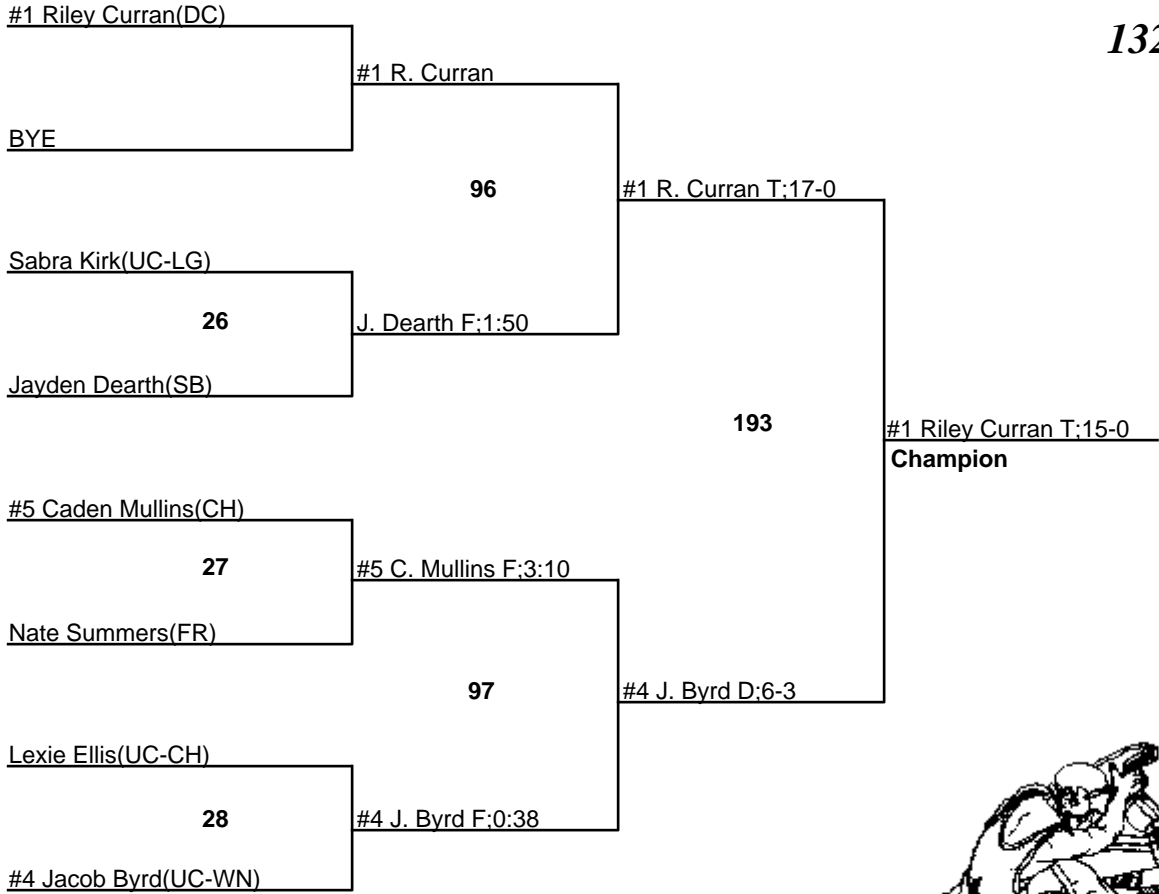

120

Blue Devil Alumni Championship

15 January 2022

126

Blue Devil Alumni Championship

15 January 2022

132A

Blue Devil Alumni Championship