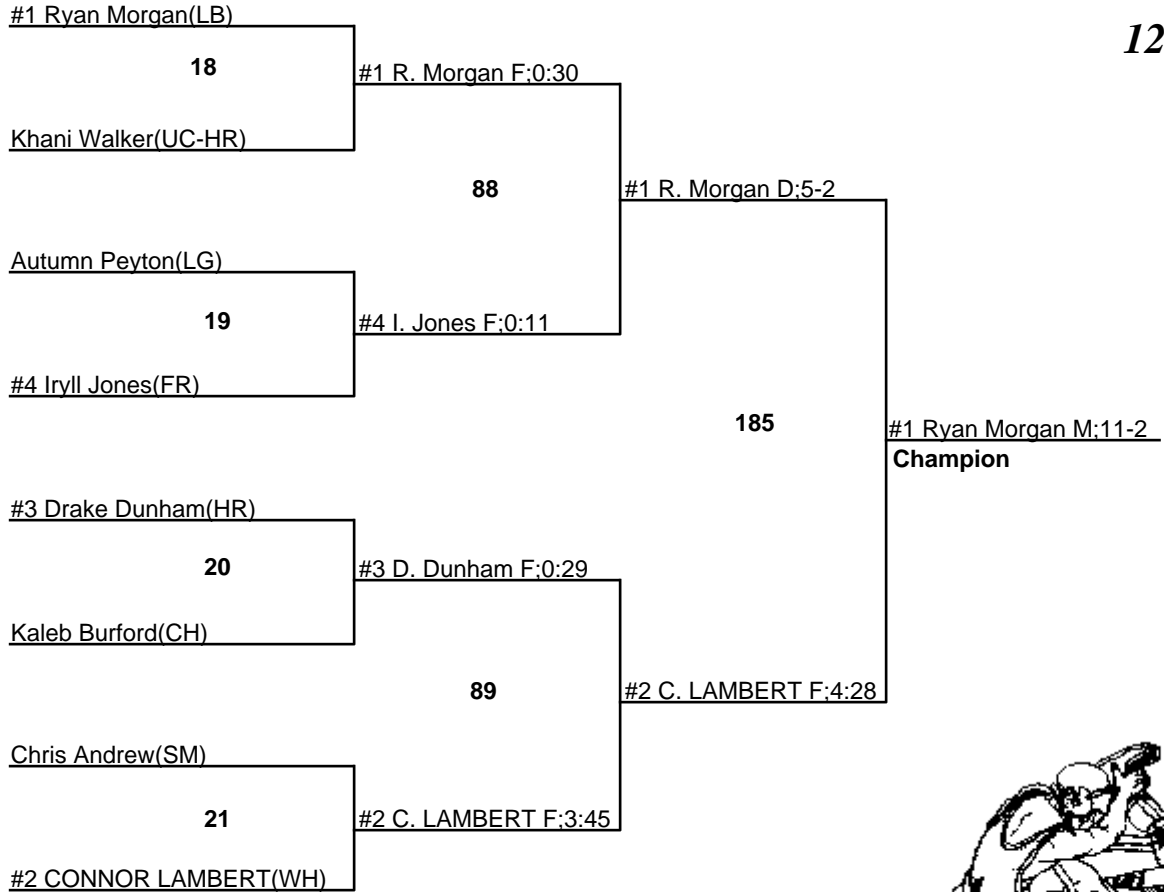

Blue Devil Alumni Championship

15 January 2022

120