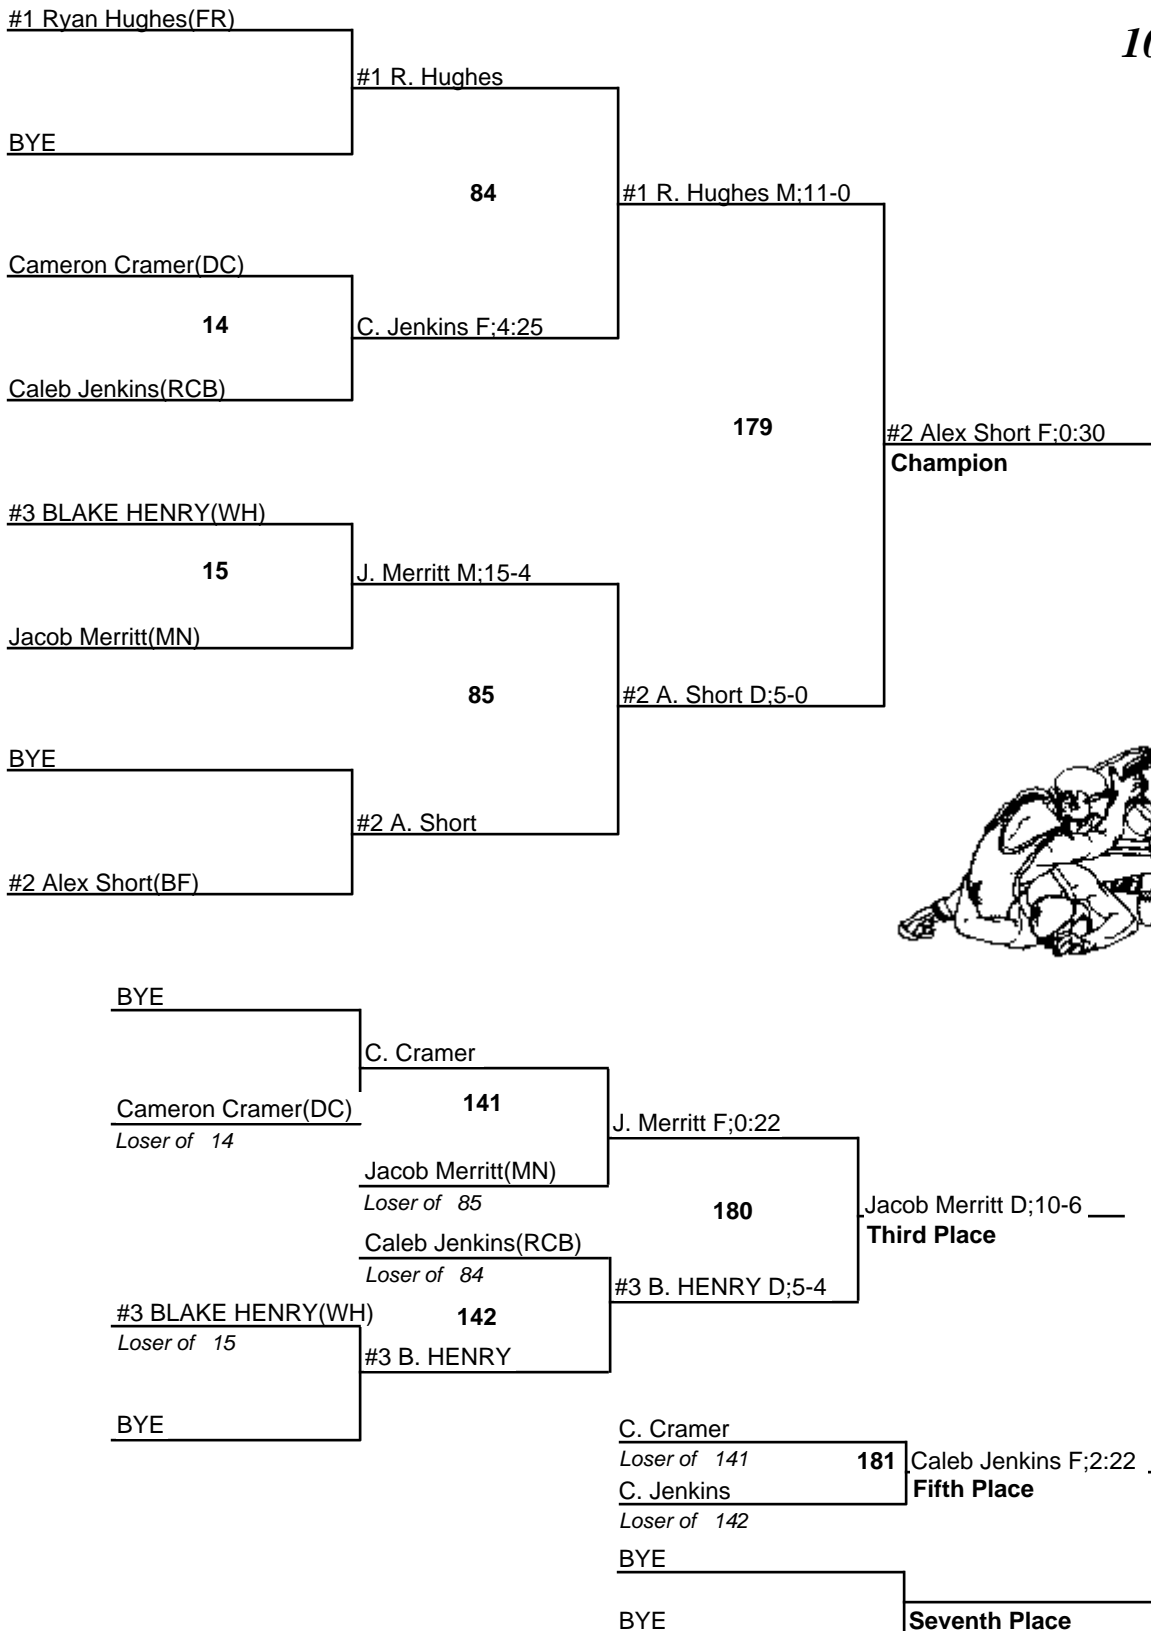

Blue Devil Alumni Championship

15 January 2022

106

Blue Devil Alumni Championship

15 January 2022

113

Blue Devil Alumni Championship

15 January 2022