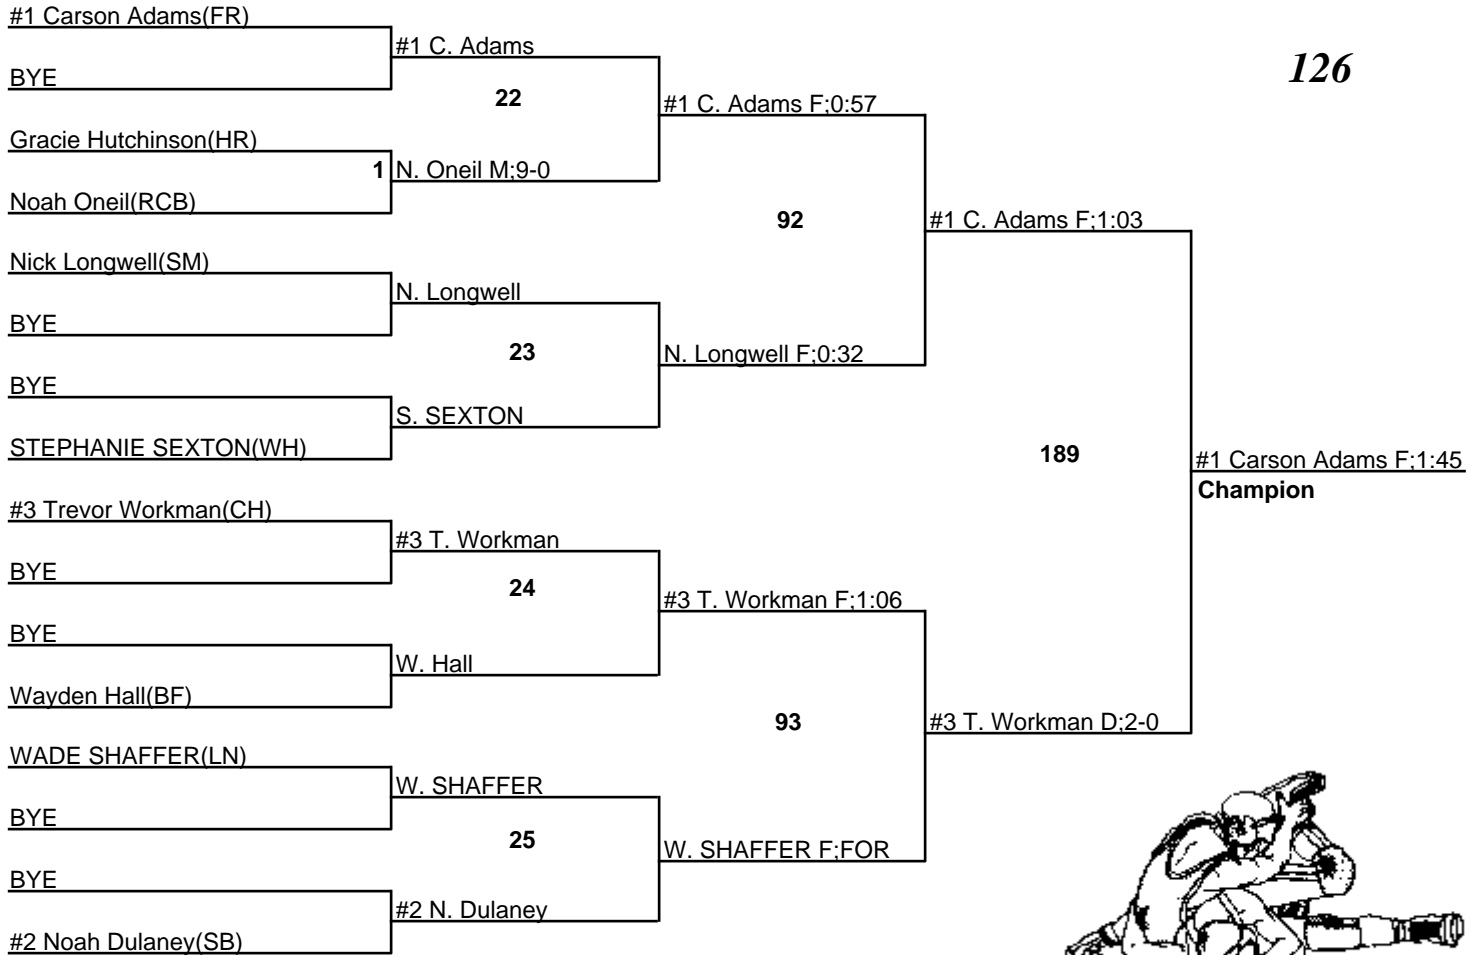

Blue Devil Alumni Championship

15 January 2022

126