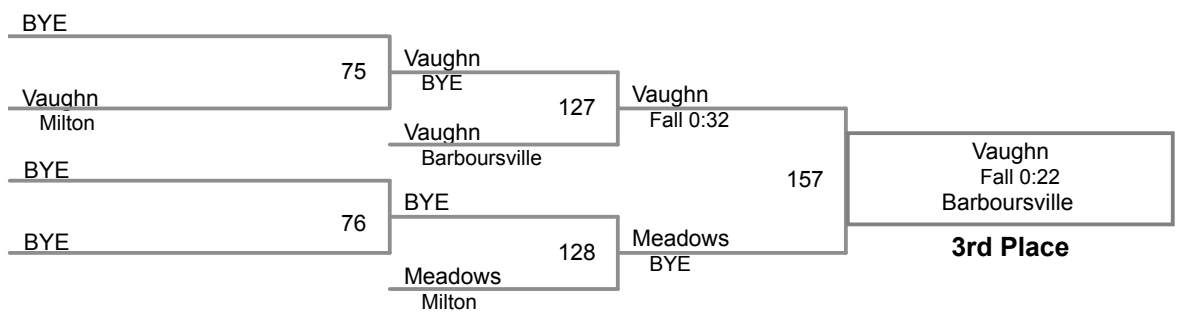

78 Lbs

Cabell Co Championship 2015
Cabell Co Champ Division

84 Lbs

90 Lbs

Cabell Co Championship 2015
Cabell Co Champ Division

95 Lbs

Cabell Co Championship 2015
Cabell Co Champ Division

102 Lbs