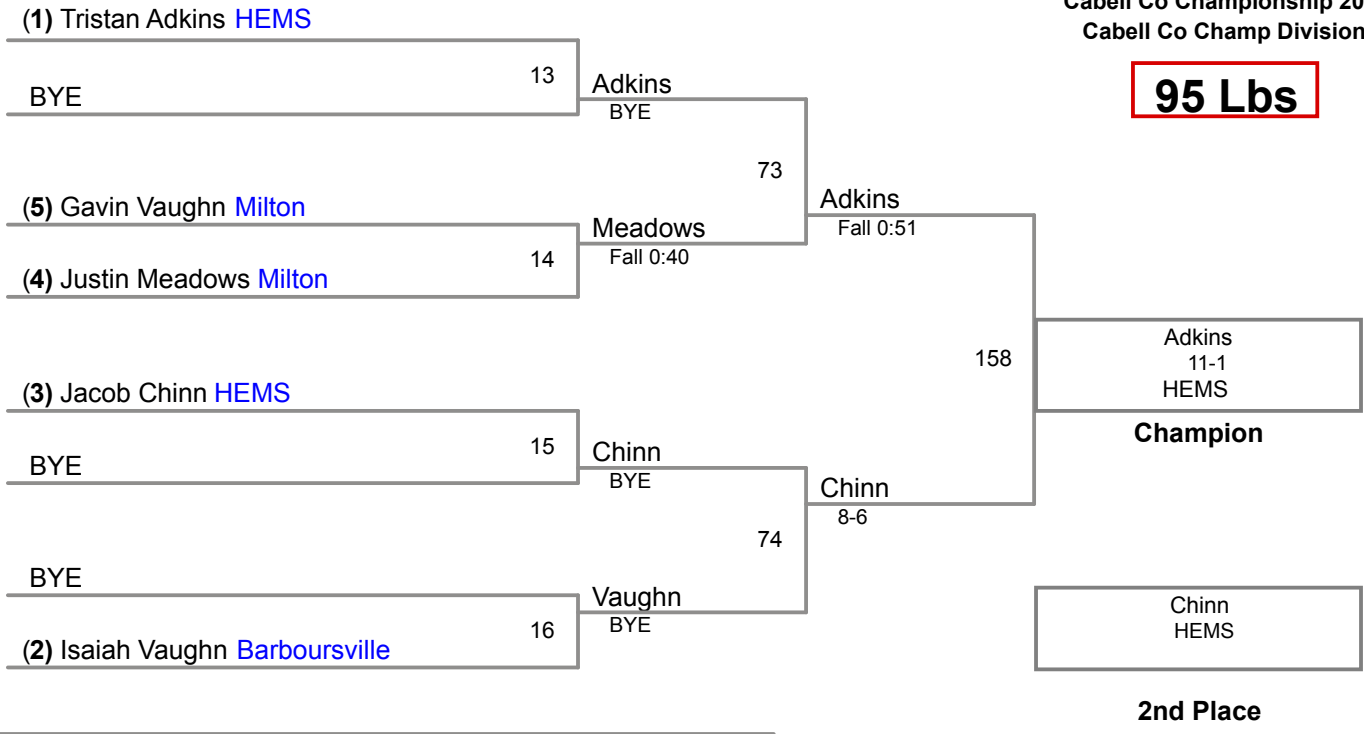

78 Lbs

Cabell Co Championship 2015
Cabell Co Champ Division

84 Lbs

90 Lbs

Cabell Co Championship 2015
Cabell Co Champ Division

95 Lbs

Cabell Co Championship 2015
Cabell Co Champ Division

102 Lbs