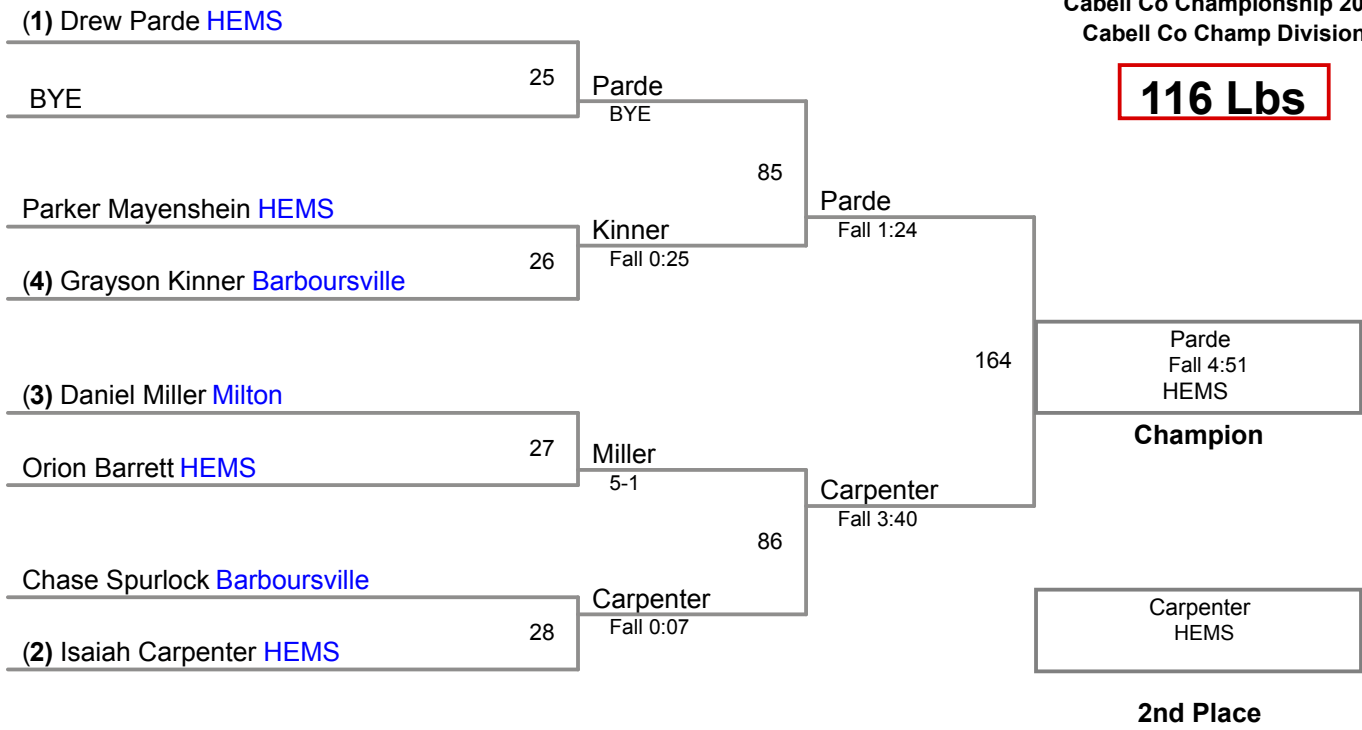

Cabell Co Championship 2015
Cabell Co Champ Division

116 Lbs