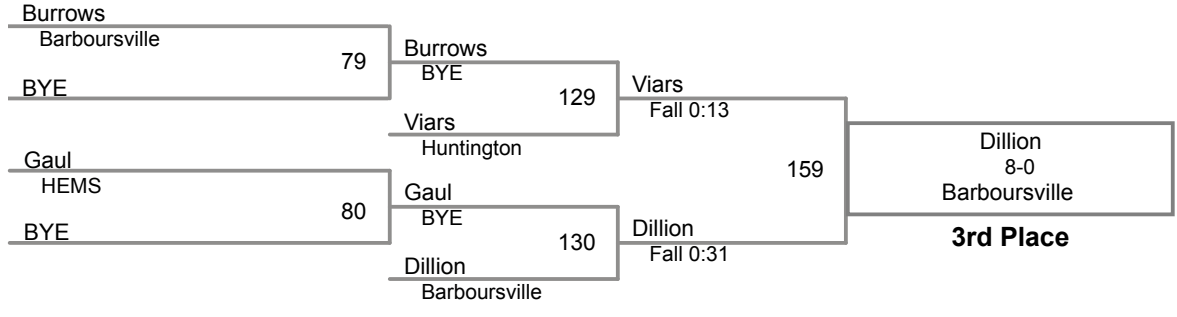

78 Lbs

Cabell Co Championship 2015
Cabell Co Champ Division

84 Lbs

90 Lbs

Cabell Co Championship 2015
Cabell Co Champ Division

95 Lbs

Cabell Co Championship 2015
Cabell Co Champ Division

102 Lbs