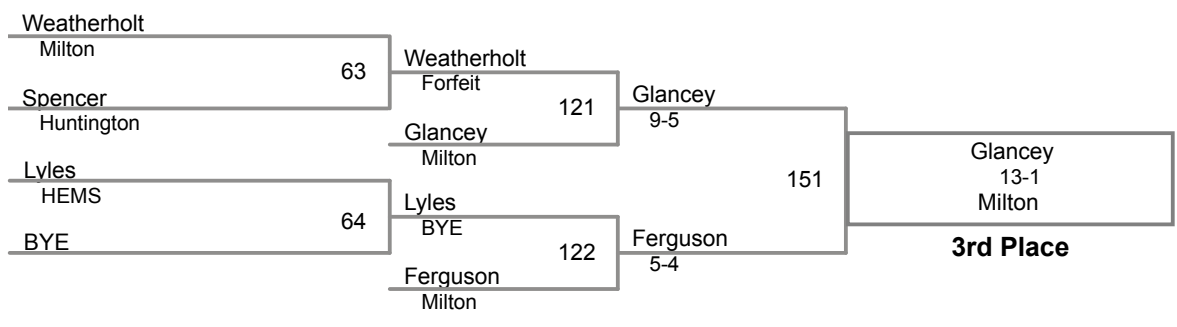

Cabell County Middle School Championships

January 30, 2015

Plc	Points	Team
1	274	HEMS
2	229	Milton
3	123	Barboursville
4	106	Huntington

Scroll down for brackets...

Cabell Co Championship 2015
Cabell Co Champ Division

78 Lbs