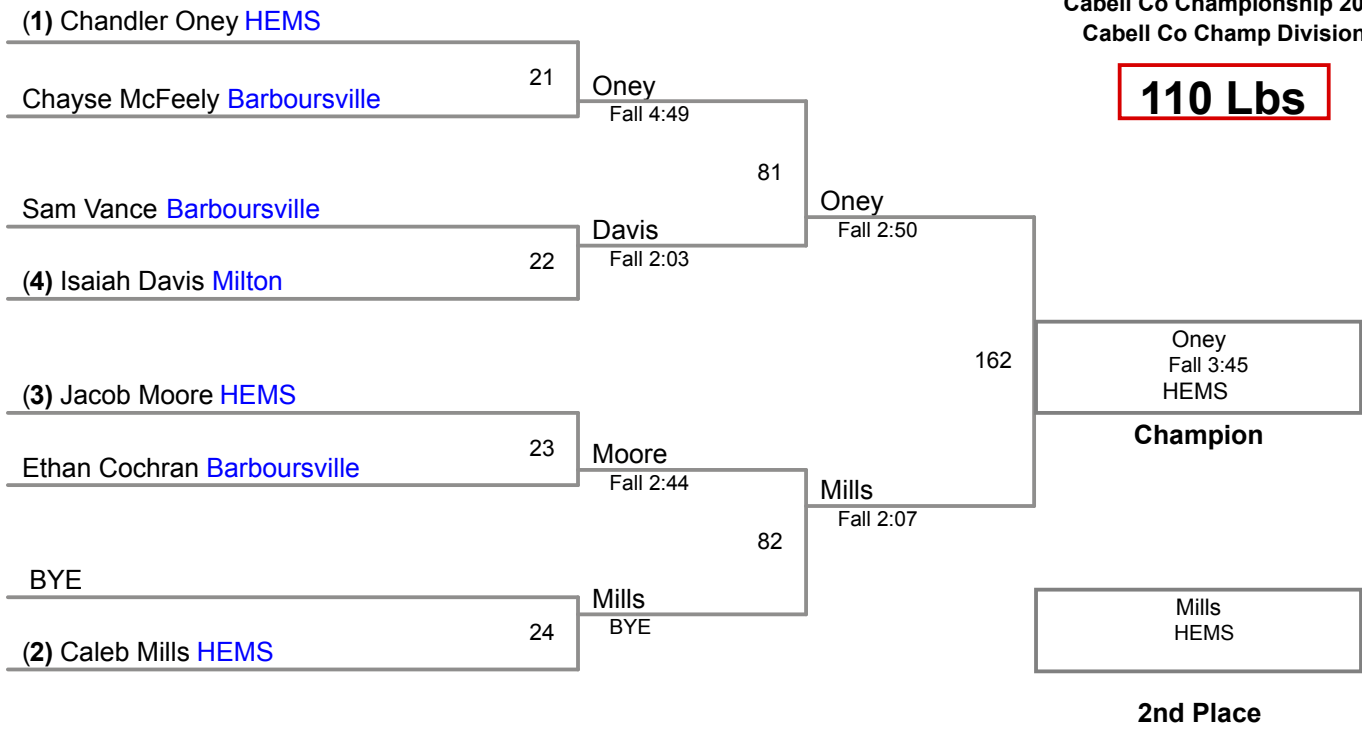

Cabell Co Championship 2015
Cabell Co Champ Division

110 Lbs