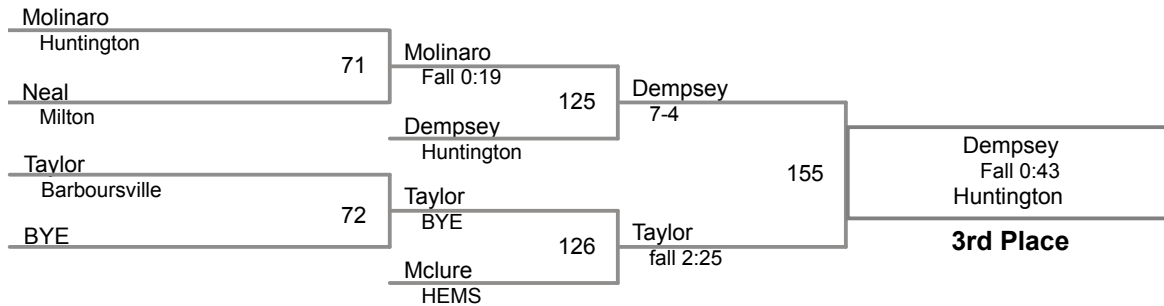

78 Lbs

Cabell Co Championship 2015
Cabell Co Champ Division

84 Lbs

90 Lbs

Cabell Co Championship 2015
Cabell Co Champ Division

95 Lbs

Cabell Co Championship 2015
Cabell Co Champ Division

102 Lbs