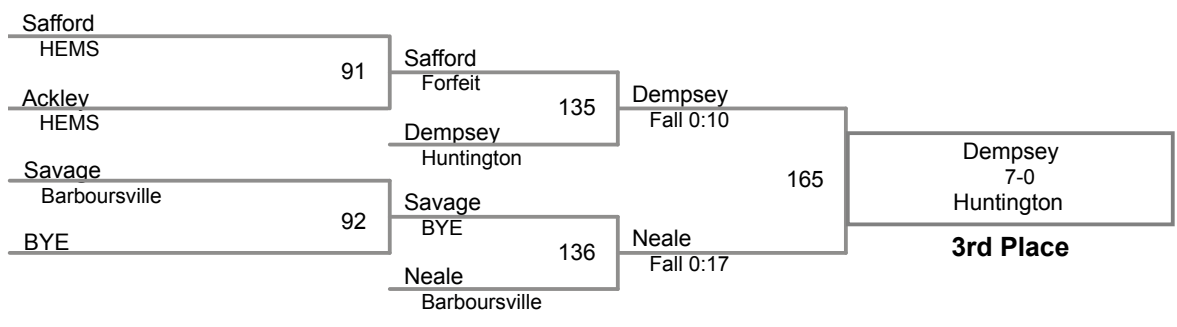

Cabell Co Championship 2015
Cabell Co Champ Division

110 Lbs

Cabell Co Championship 2015
Cabell Co Champ Division

116 Lbs

Cabell Co Championship 2015
Cabell Co Champ Division

123 Lbs

Cabell Co Championship 2015
Cabell Co Champ Division