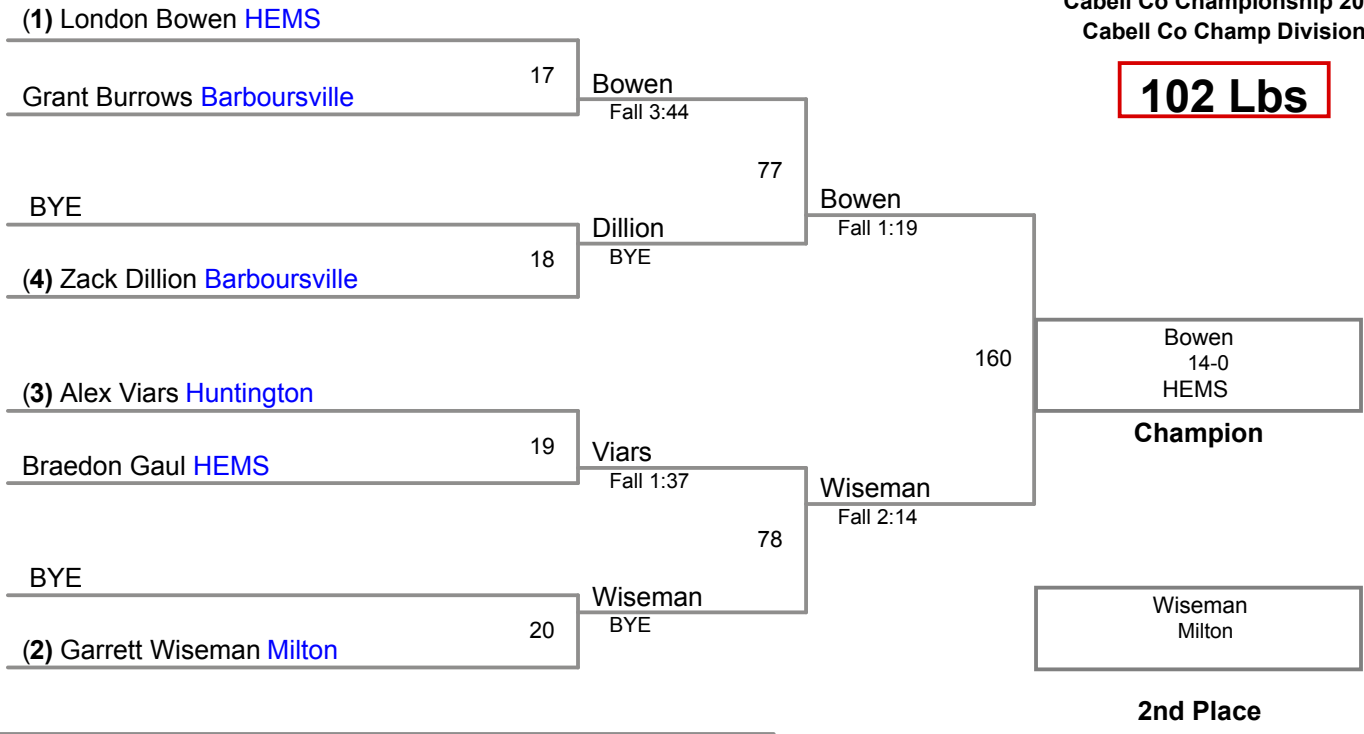

78 Lbs

Cabell Co Championship 2015
Cabell Co Champ Division

84 Lbs

90 Lbs

Cabell Co Championship 2015
Cabell Co Champ Division

95 Lbs

Cabell Co Championship 2015
Cabell Co Champ Division

102 Lbs