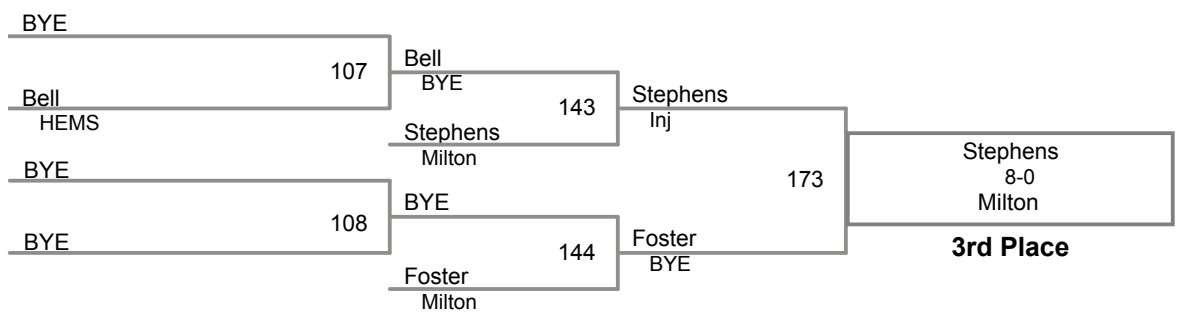

128 Lbs

Cabell Co Championship 2015
Cabell Co Champ Division

135 Lbs

Cabell Co Championship 2015
Cabell Co Champ Division

145 Lbs

Cabell Co Championship 2015
Cabell Co Champ Division

155 Lbs

Cabell Co Championship 2015
Cabell Co Champ Division