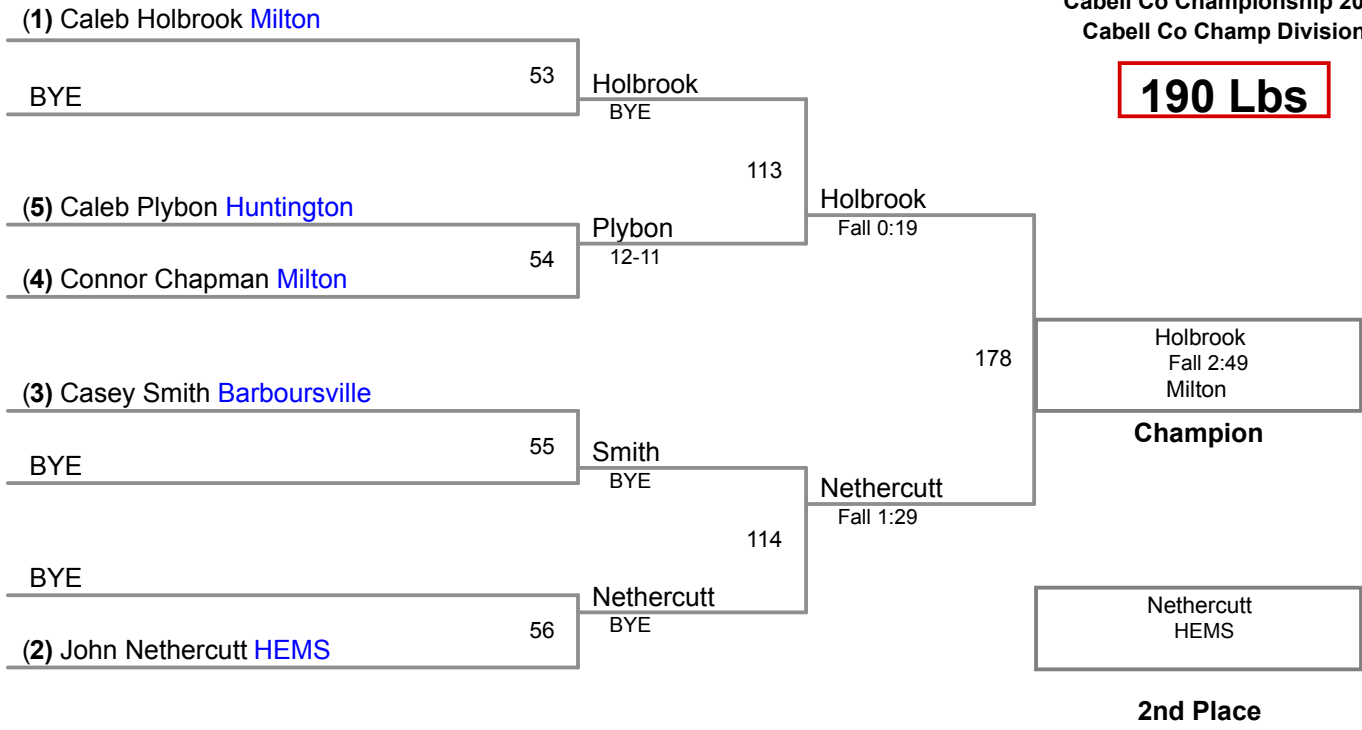

Cabell Co Championship 2015
Cabell Co Champ Division

190 Lbs