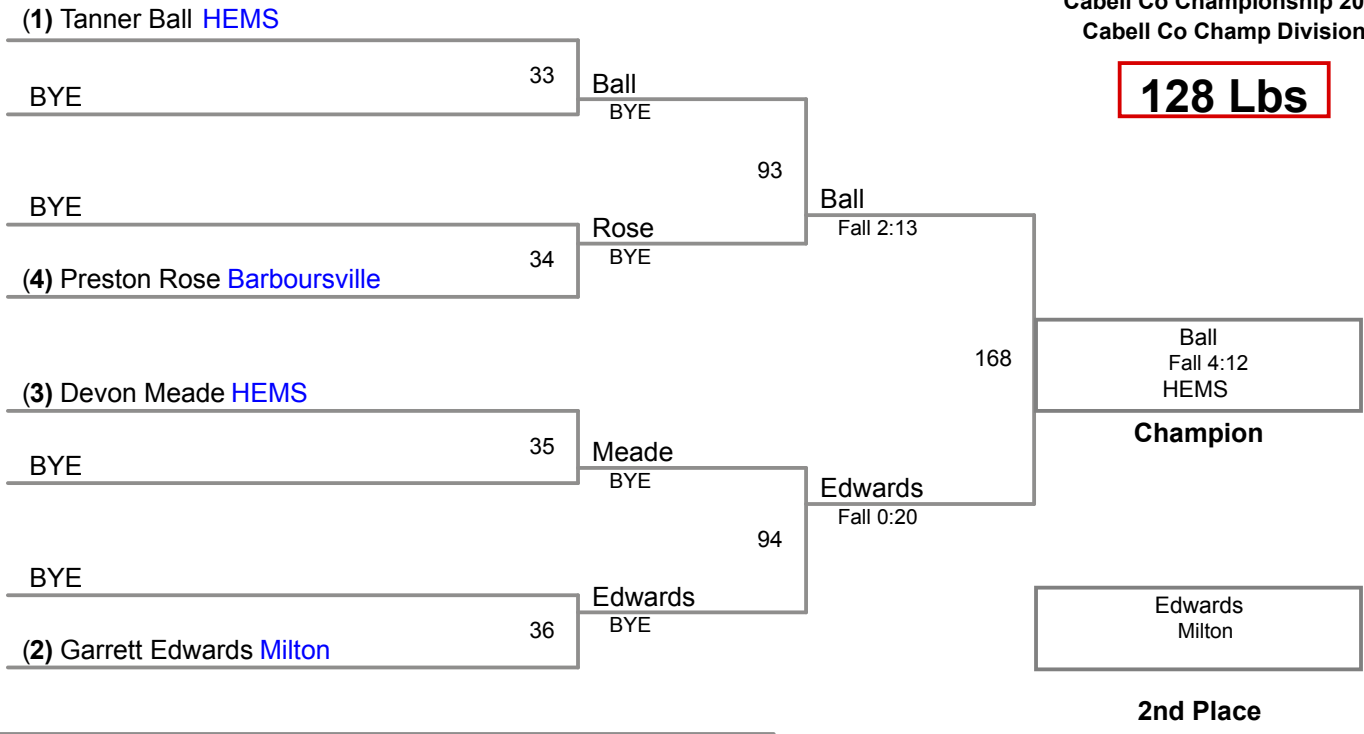

Cabell Co Championship 2015
Cabell Co Champ Division

128 Lbs