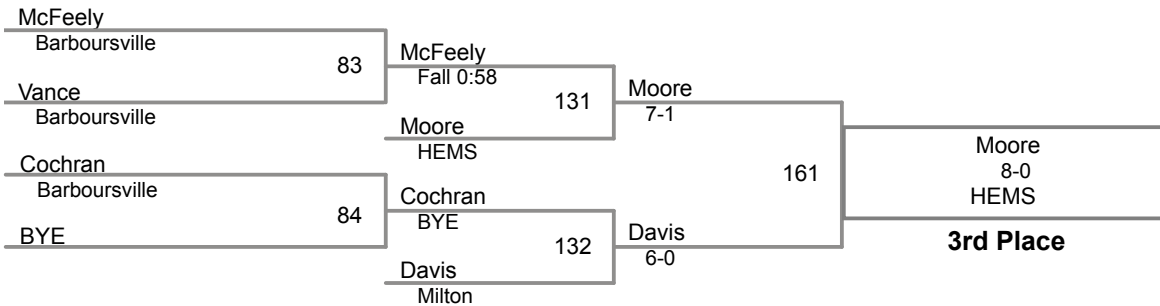

Cabell Co Championship 2015
Cabell Co Champ Division

110 Lbs