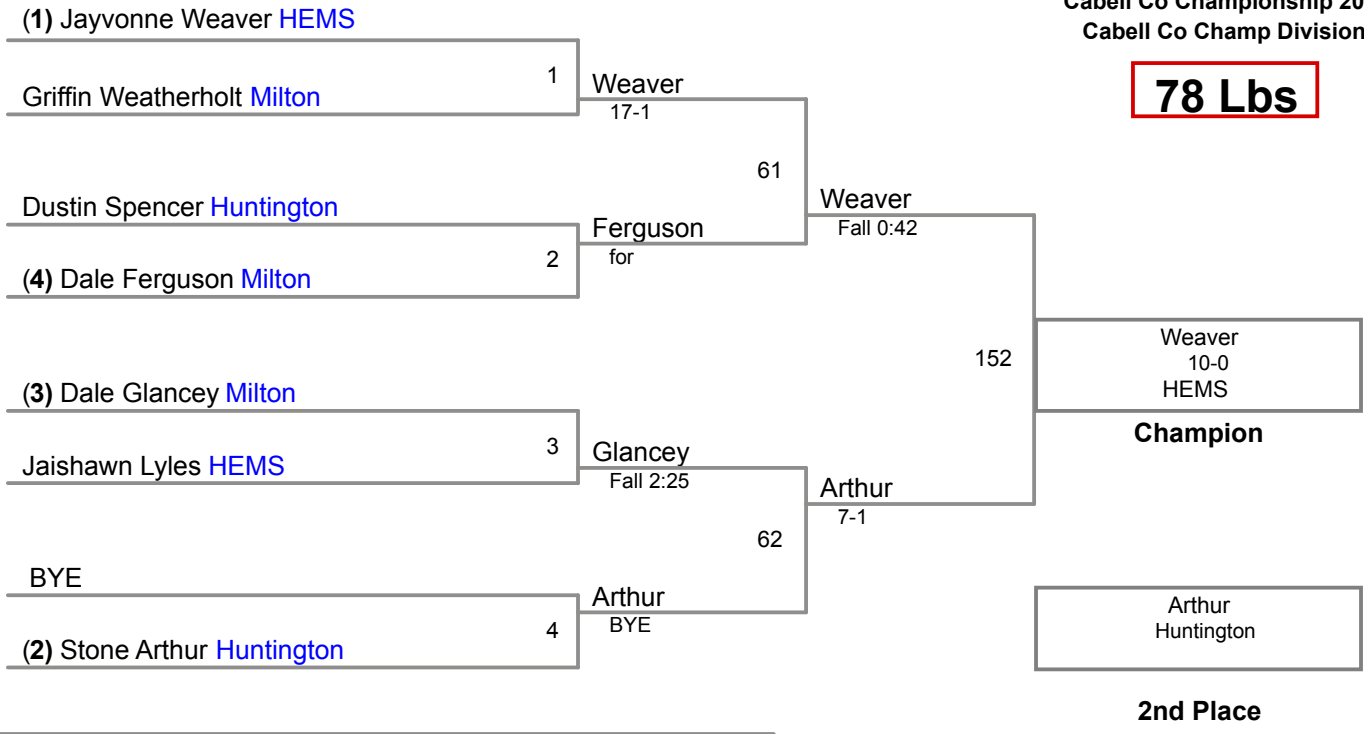

Cabell County Middle School Championships

January 30, 2015

Plc	Points	Team
1	274	HEMS
2	229	Milton
3	123	Barboursville
4	106	Huntington

Scroll down for brackets...

Cabell Co Championship 2015
Cabell Co Champ Division

78 Lbs