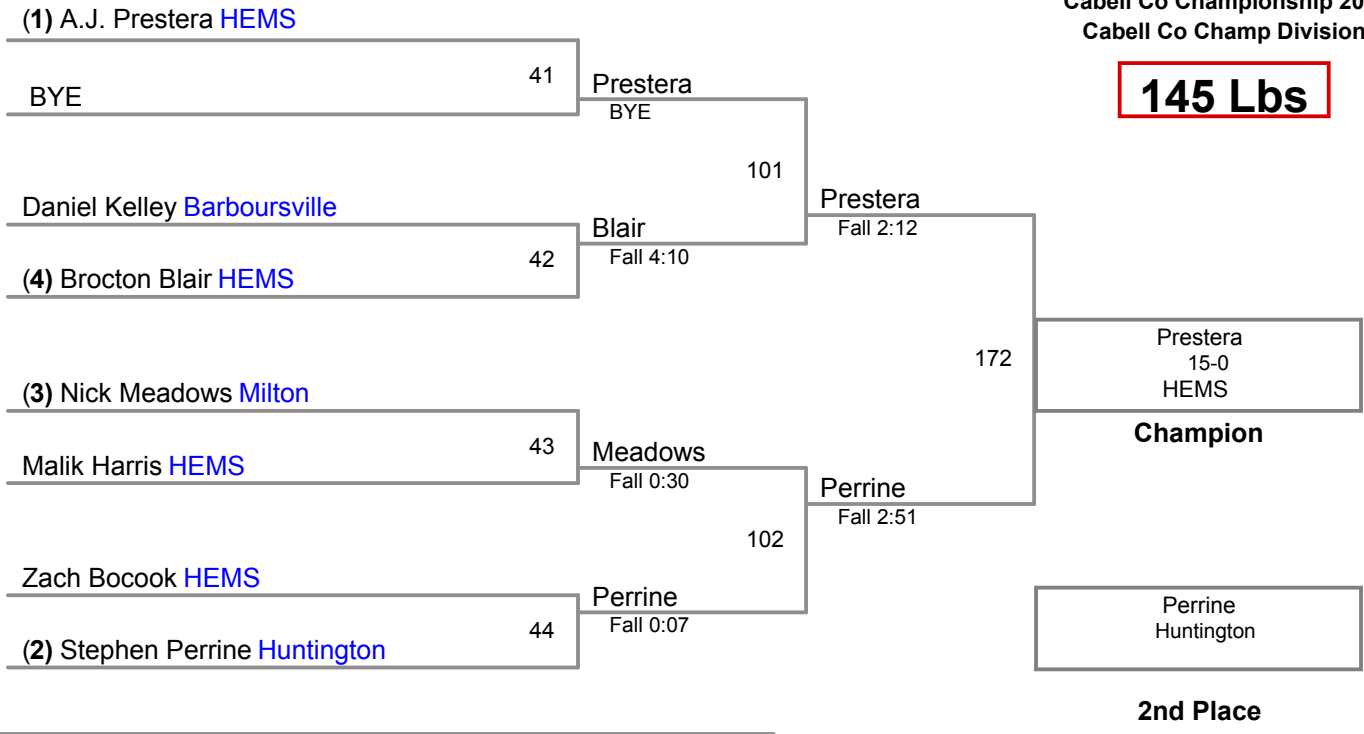

128 Lbs

Cabell Co Championship 2015
Cabell Co Champ Division

135 Lbs

Cabell Co Championship 2015
Cabell Co Champ Division

145 Lbs

Cabell Co Championship 2015
Cabell Co Champ Division

155 Lbs

Cabell Co Championship 2015
Cabell Co Champ Division