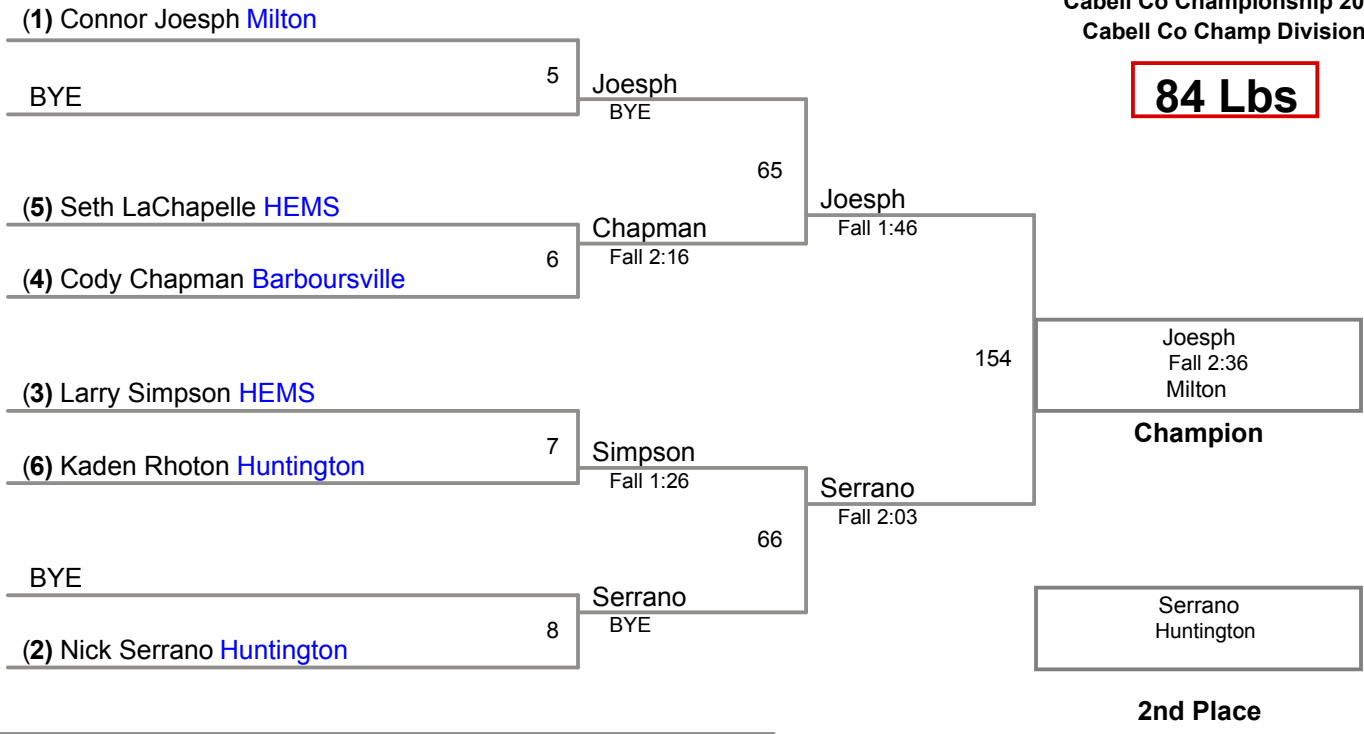

78 Lbs

Cabell Co Championship 2015
Cabell Co Champ Division

84 Lbs

90 Lbs

Cabell Co Championship 2015
Cabell Co Champ Division

95 Lbs

Cabell Co Championship 2015
Cabell Co Champ Division

102 Lbs