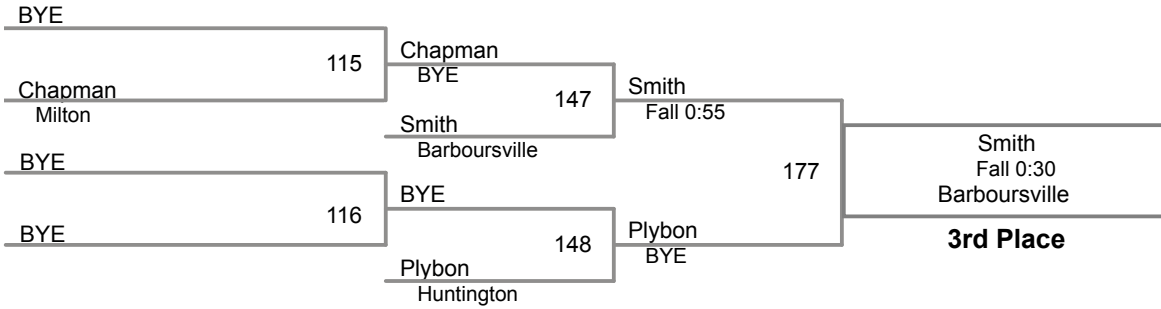

Cabell Co Championship 2015
Cabell Co Champ Division

190 Lbs