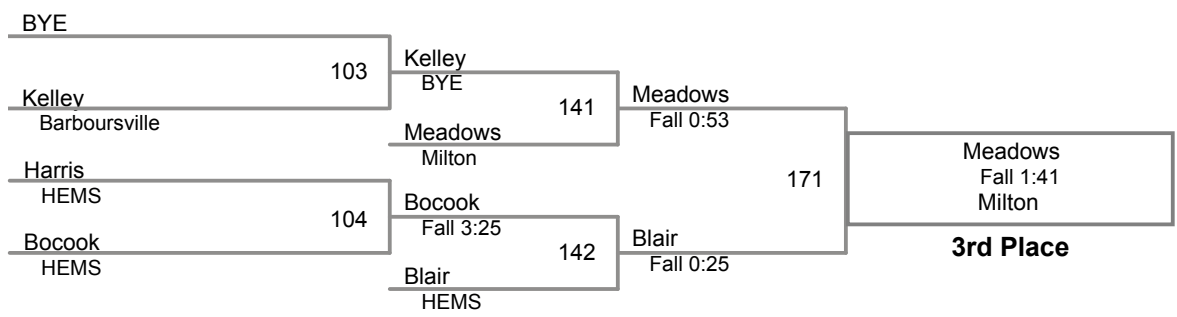

128 Lbs

Cabell Co Championship 2015
Cabell Co Champ Division

135 Lbs

Cabell Co Championship 2015
Cabell Co Champ Division

145 Lbs

Cabell Co Championship 2015
Cabell Co Champ Division

155 Lbs

Cabell Co Championship 2015
Cabell Co Champ Division