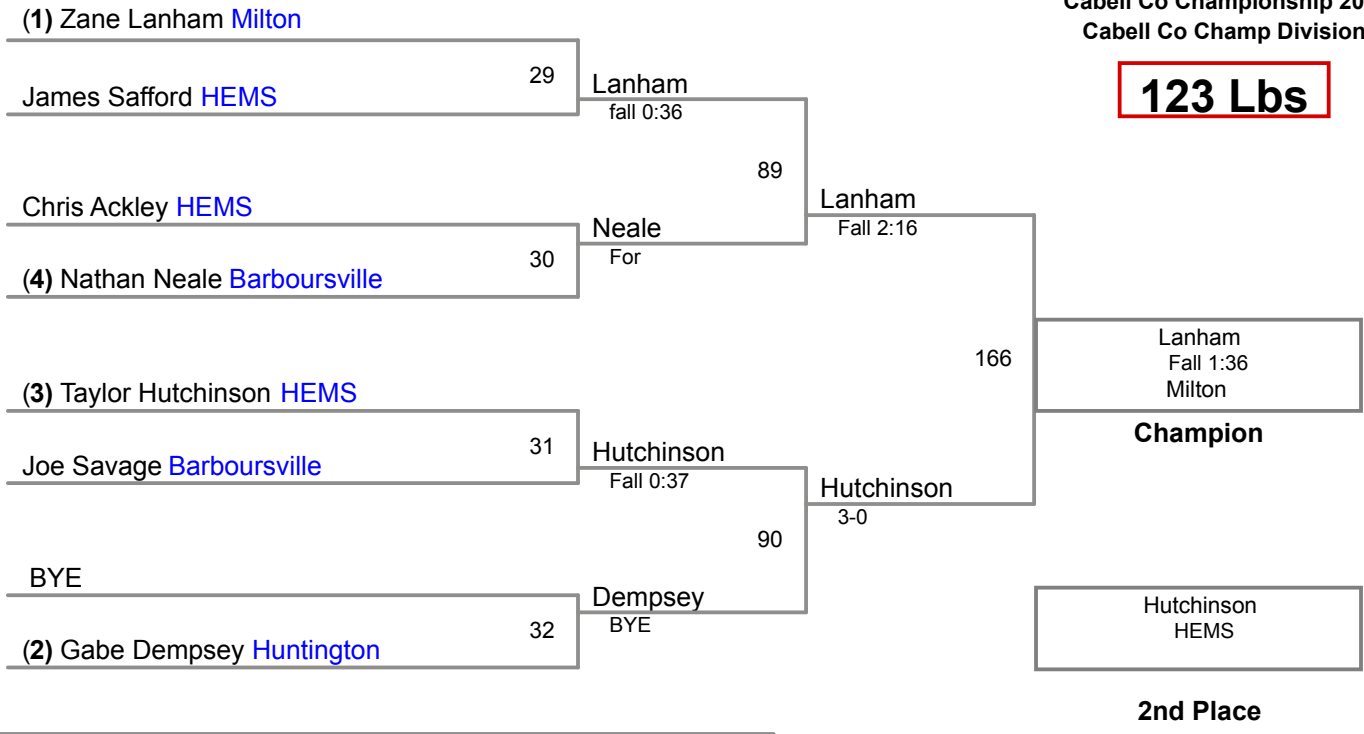

Cabell Co Championship 2015
Cabell Co Champ Division

110 Lbs

Cabell Co Championship 2015
Cabell Co Champ Division

116 Lbs

Cabell Co Championship 2015
Cabell Co Champ Division

123 Lbs

Cabell Co Championship 2015
Cabell Co Champ Division