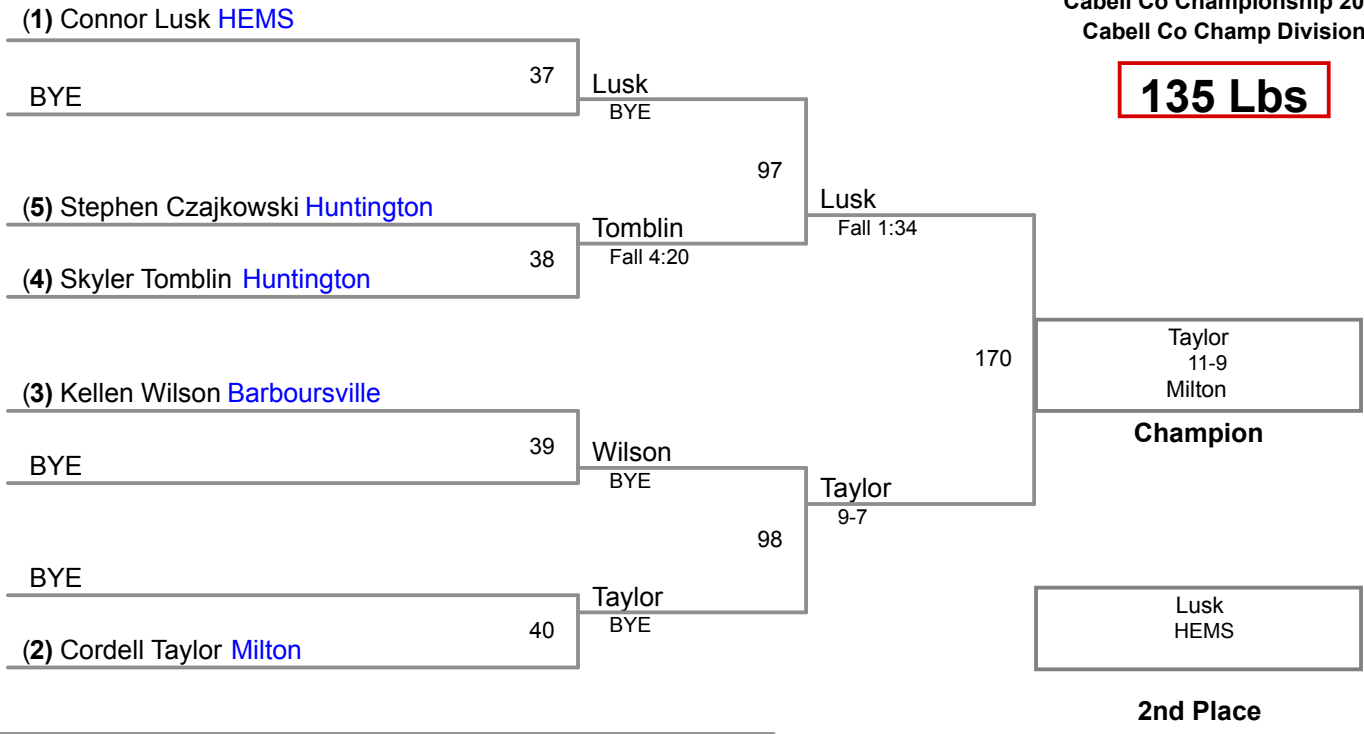

Cabell Co Championship 2015
Cabell Co Champ Division

135 Lbs