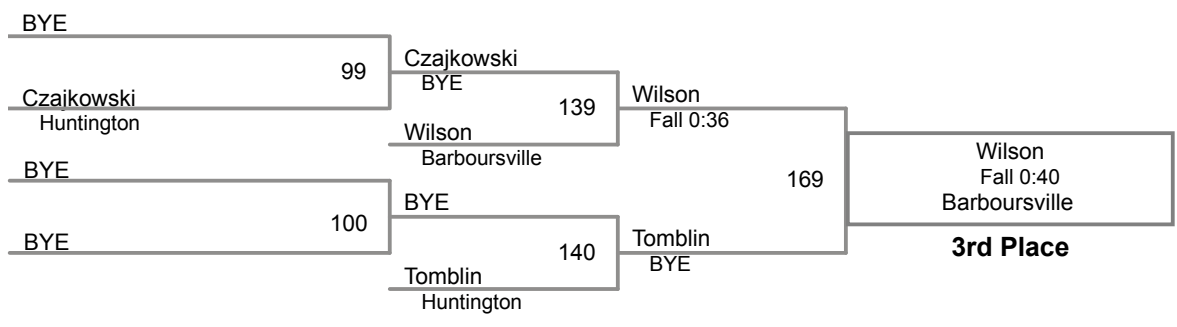

Cabell Co Championship 2015
Cabell Co Champ Division

135 Lbs