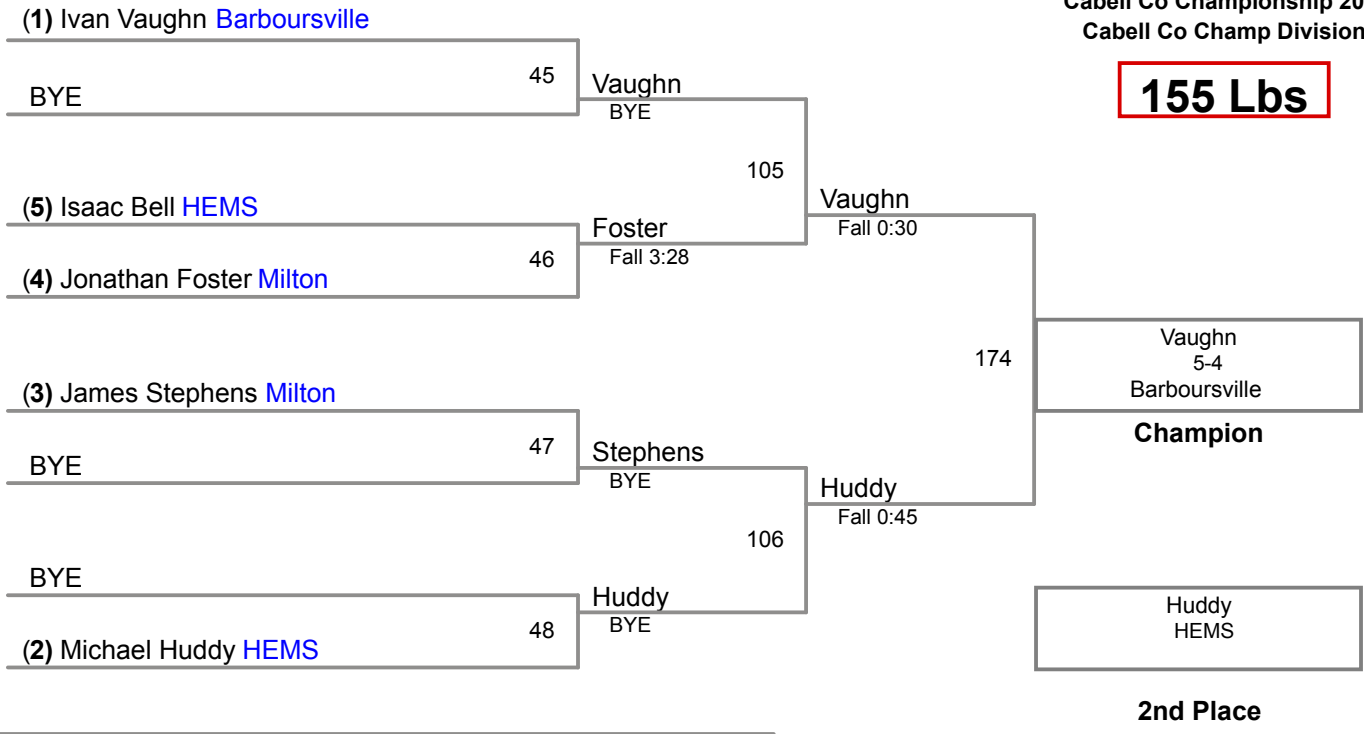

128 Lbs

Cabell Co Championship 2015
Cabell Co Champ Division

135 Lbs

Cabell Co Championship 2015
Cabell Co Champ Division

145 Lbs

Cabell Co Championship 2015
Cabell Co Champ Division

155 Lbs

Cabell Co Championship 2015
Cabell Co Champ Division