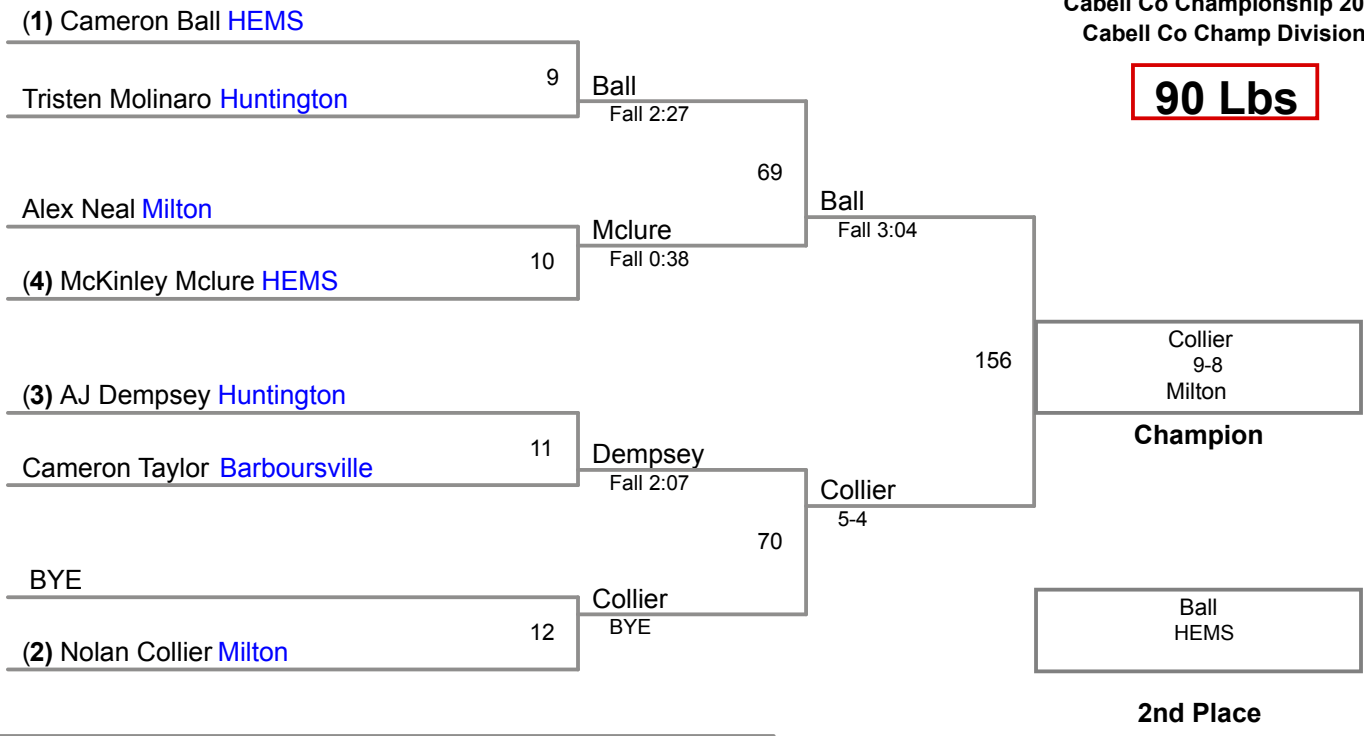

78 Lbs

Cabell Co Championship 2015
Cabell Co Champ Division

84 Lbs

90 Lbs

Cabell Co Championship 2015
Cabell Co Champ Division

95 Lbs

Cabell Co Championship 2015
Cabell Co Champ Division

102 Lbs