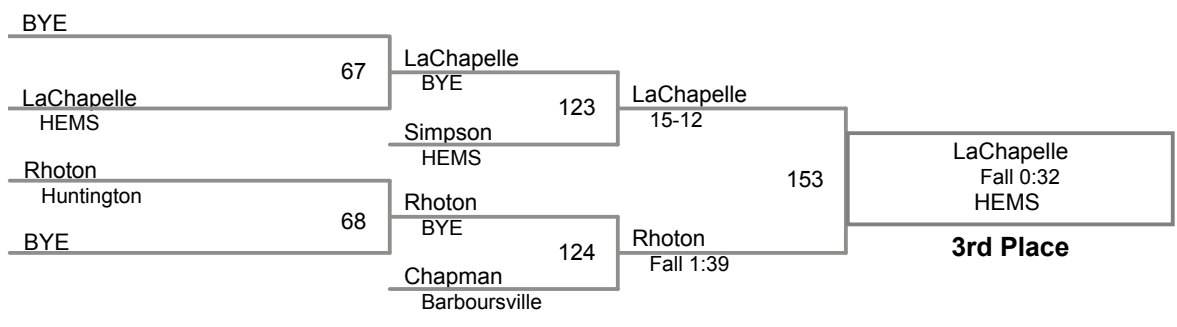

78 Lbs

Cabell Co Championship 2015
Cabell Co Champ Division

84 Lbs

90 Lbs

Cabell Co Championship 2015
Cabell Co Champ Division

95 Lbs

Cabell Co Championship 2015
Cabell Co Champ Division

102 Lbs