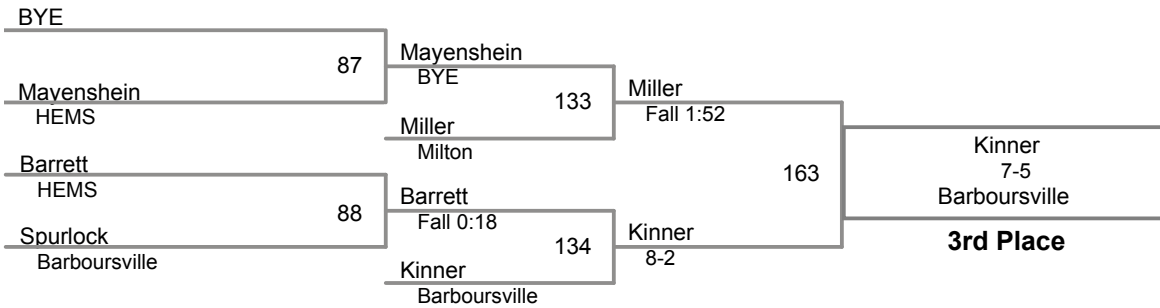

Cabell Co Championship 2015
Cabell Co Champ Division

116 Lbs