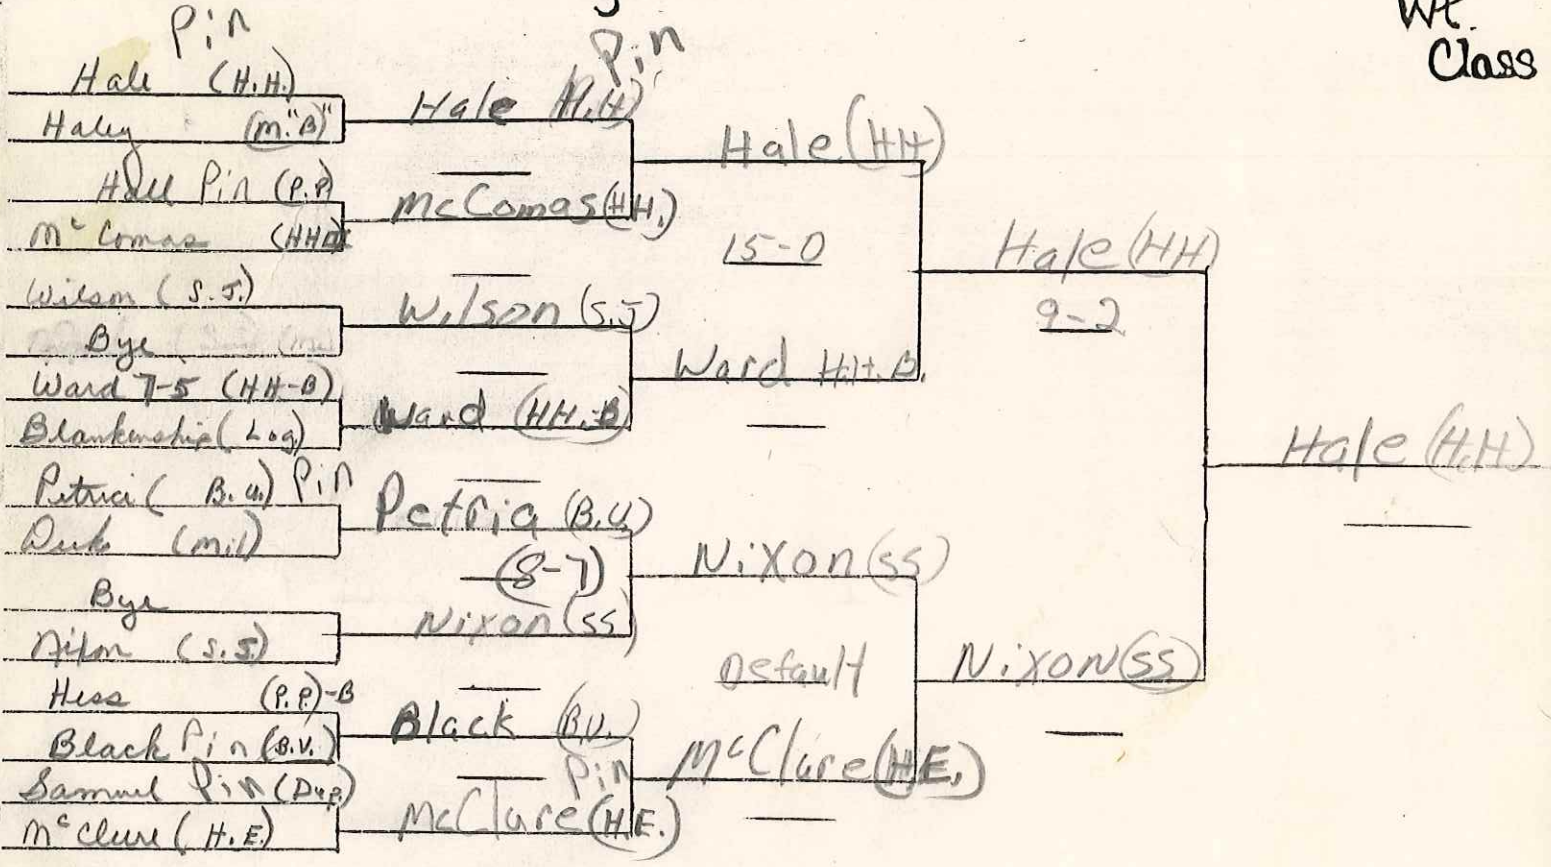

Buckhannon Upshur 55

Lozano 35

1987

Greyhound Invitational

98
WT.
Class

Walden
McMillion

Consulation

Greyhound Invitational

112
WT.
Class

Consulation

Greyhound Invitational

119
WT.
Class

Consulation

Greyhound Invitational

126
WA.
Class

Consulation