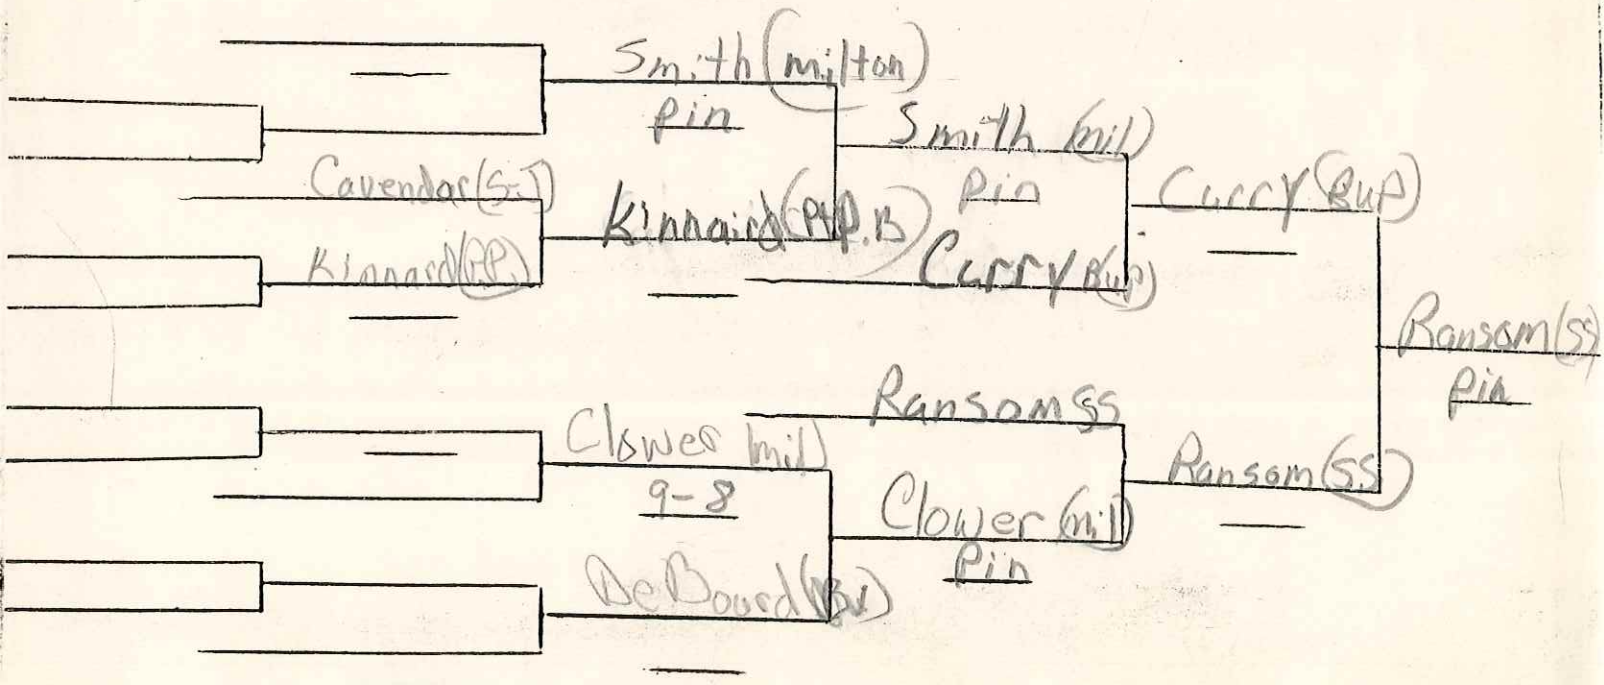

Consulation