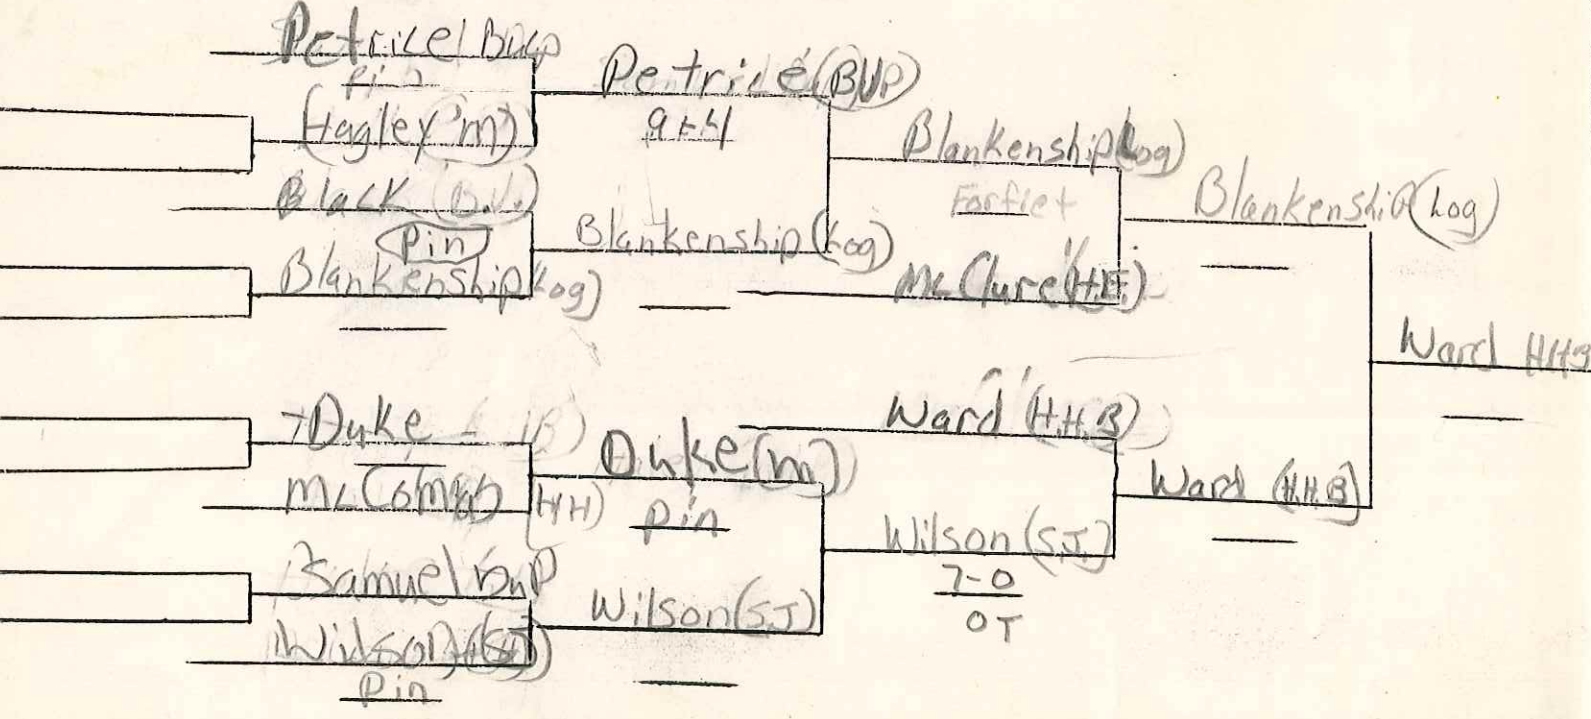

Buckhannon Upshur 55

Lozano 35

1987

Greyhound Invitational

98
WT.
Class

Walden
McMillion

Consulation

Greyhound Invitational

112
WT.
Class

Consulation

Greyhound Invitational

119
WT.
Class

Consulation

Greyhound Invitational

126
WA.
Class

Consulation