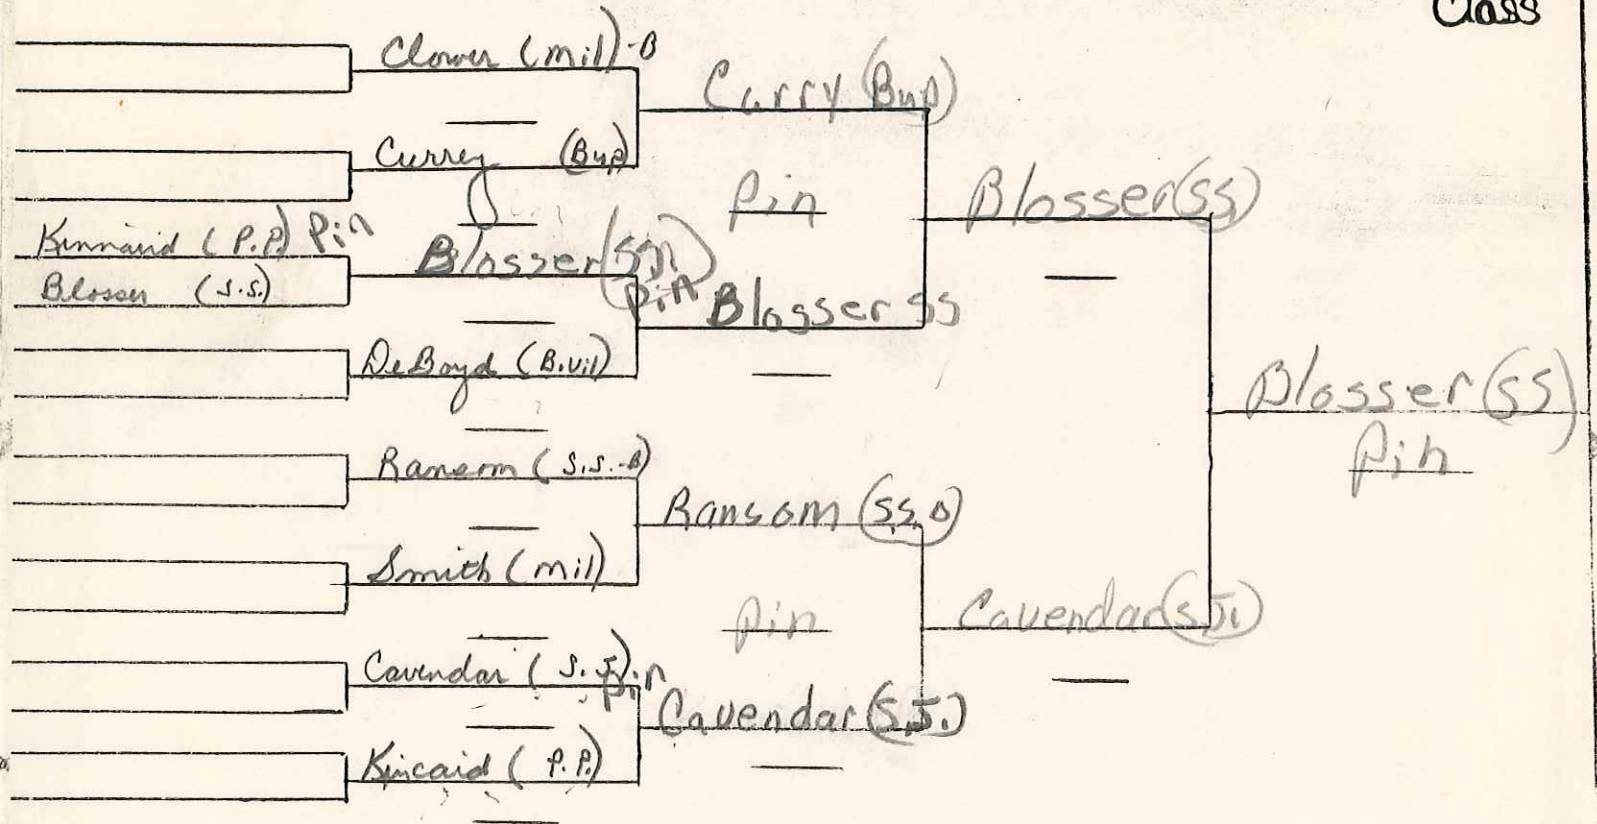

Greyhound Invitational

112
WT.
Class