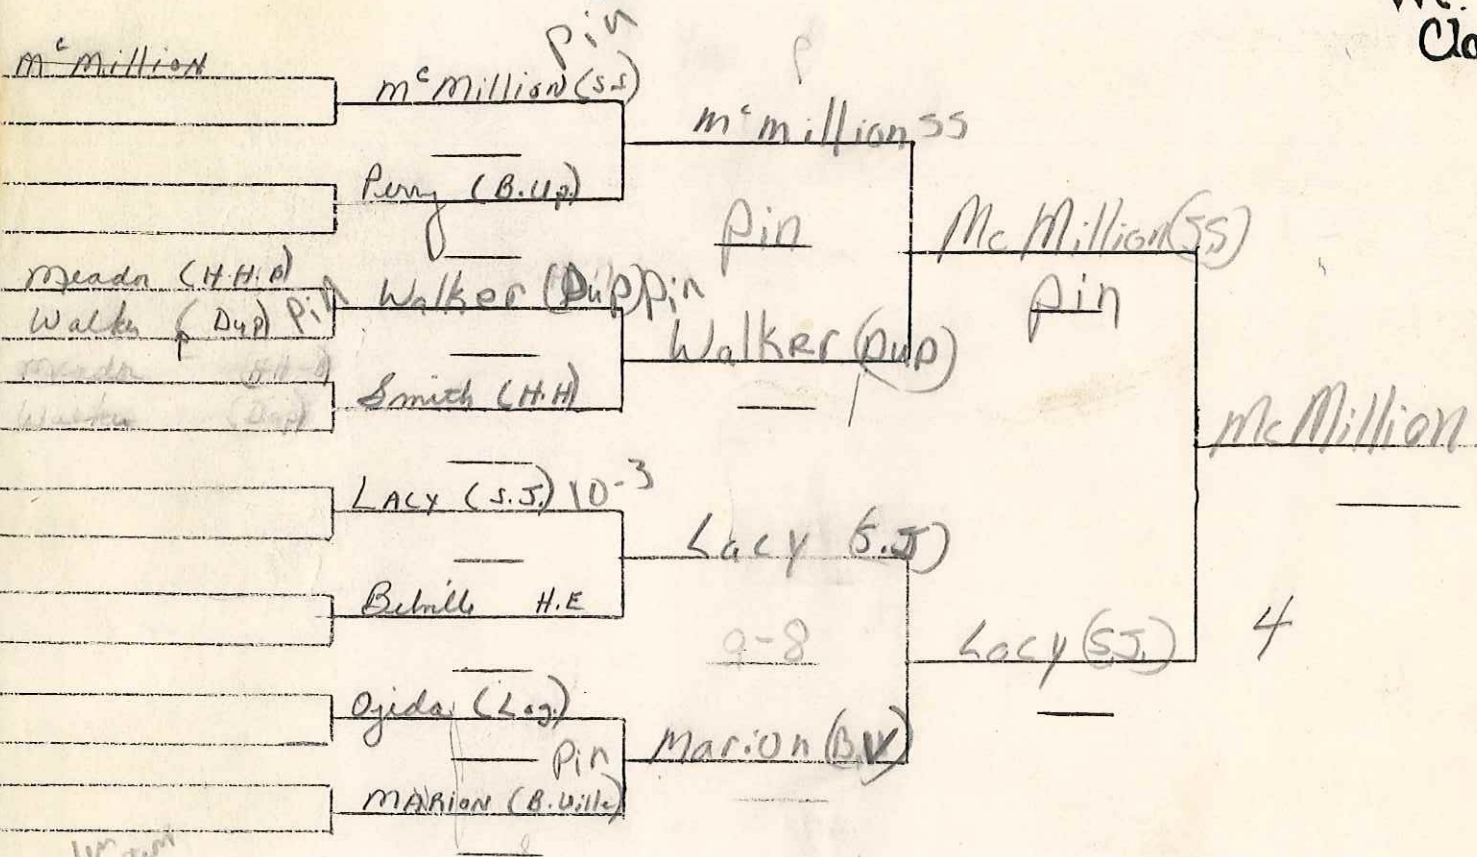

Buckhannon Upshur 55

Lozano 35

1987

Greyhound Invitational

98
WT.
Class

Walden
McMillion

Consulation

Greyhound Invitational