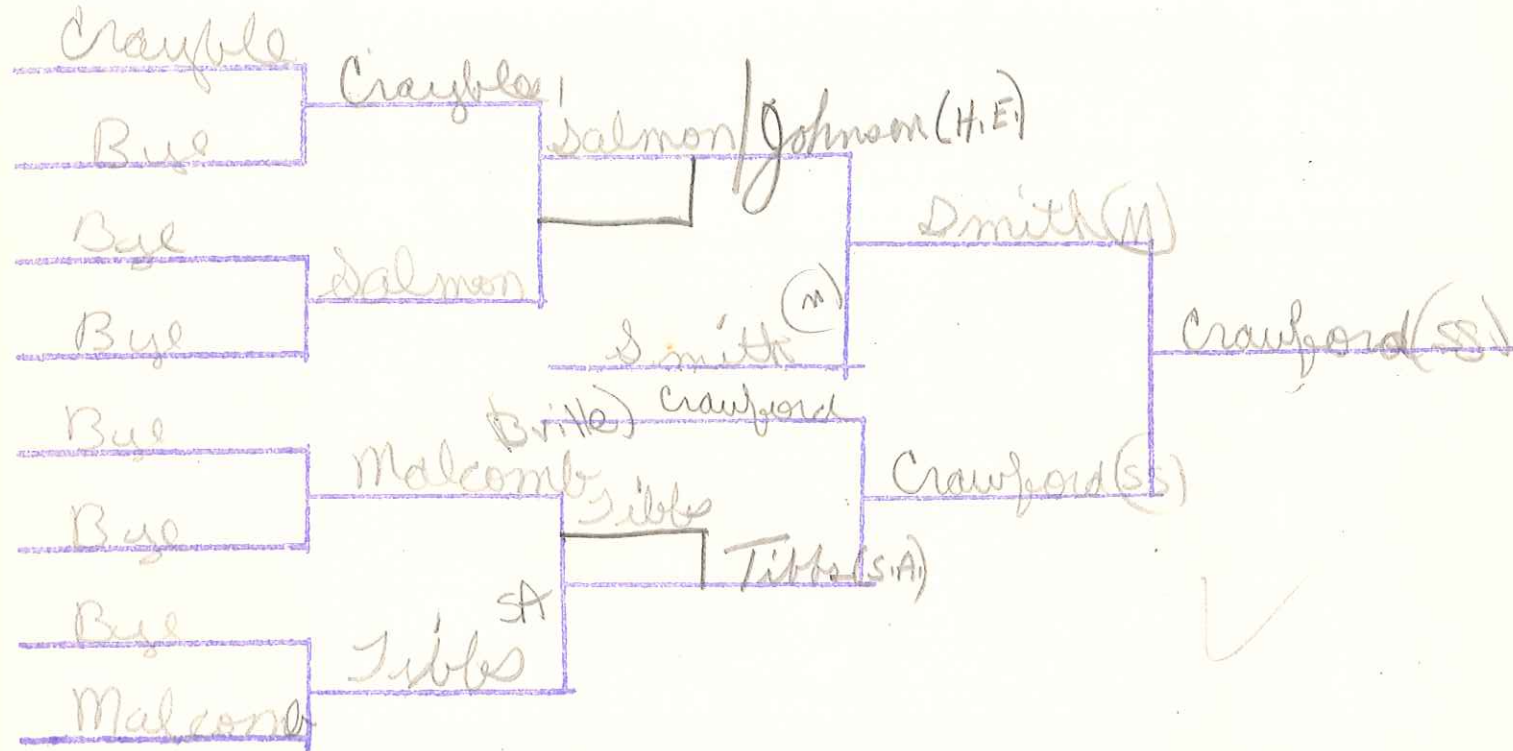

St. Abans - 74

H. Wash - 62

Buffalo - 51

Boyd. Co. - 45

Hunt. E - 43

Smith - 40

BARBOURSVILLE INVITATIONAL
CHAMPIONSHIP BRACKET

105

WEIGHT CLASS

BARBOURSVILLE INVITATIONAL
CONSOLATION BRACKET

WEIGHT CLASS

BARBOURSVILLE INVITATIONAL
CHAMPIONSHIP BRAKET

112

WEIGHT CLASS

WOMEN'S CLASS

Carter / pin
 Lewis B.C. /

126

WEIGHT CLASS

*Lane pin
Sager D.W.
Lane pinned Moore (W)*

BARBOURSVILLE INVITATIONAL
CHAMPIONSHIP BRACKET

132

WEIGHT CLASS

BARTONVILLE INVITATIONAL
CONSOLATION BRACKET

WEIGHT CLASS