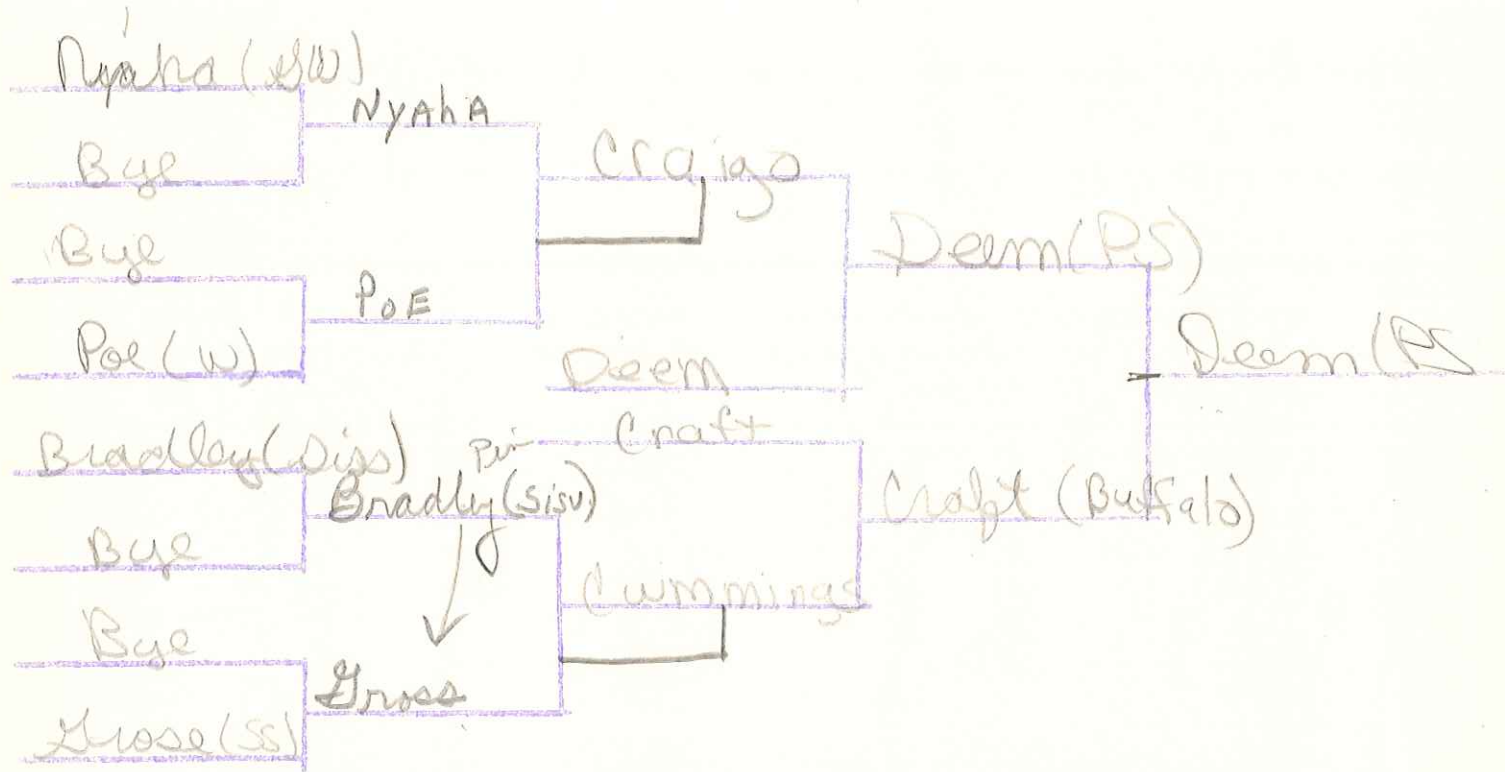

BARBOURSVILLE INVITATIONAL
CONSOLATION BRACKET

WEIGHT CLASS

138