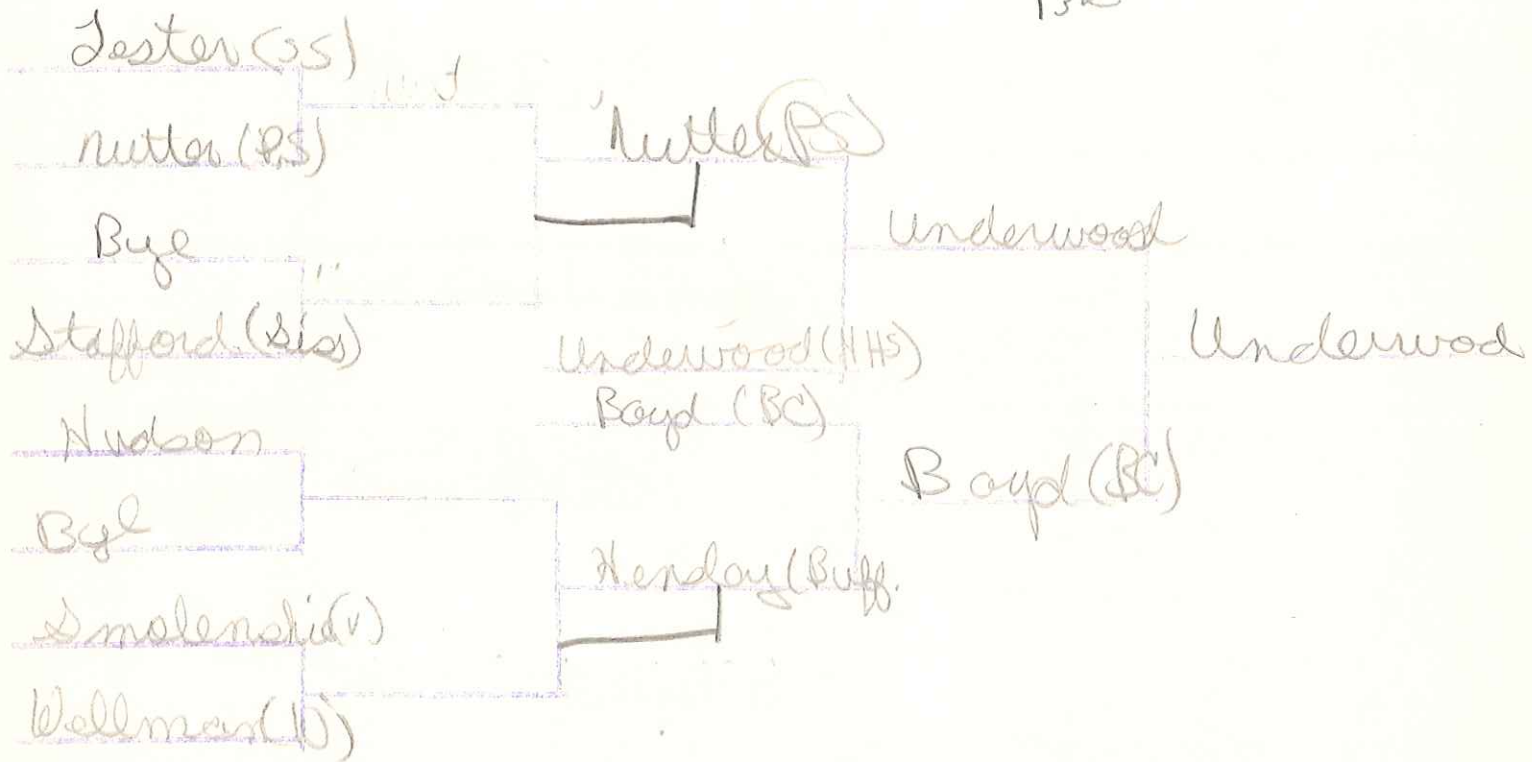

BARTONVILLE INVITATIONAL
CONSOLATION BRACKET

WEIGHT CLASS

132