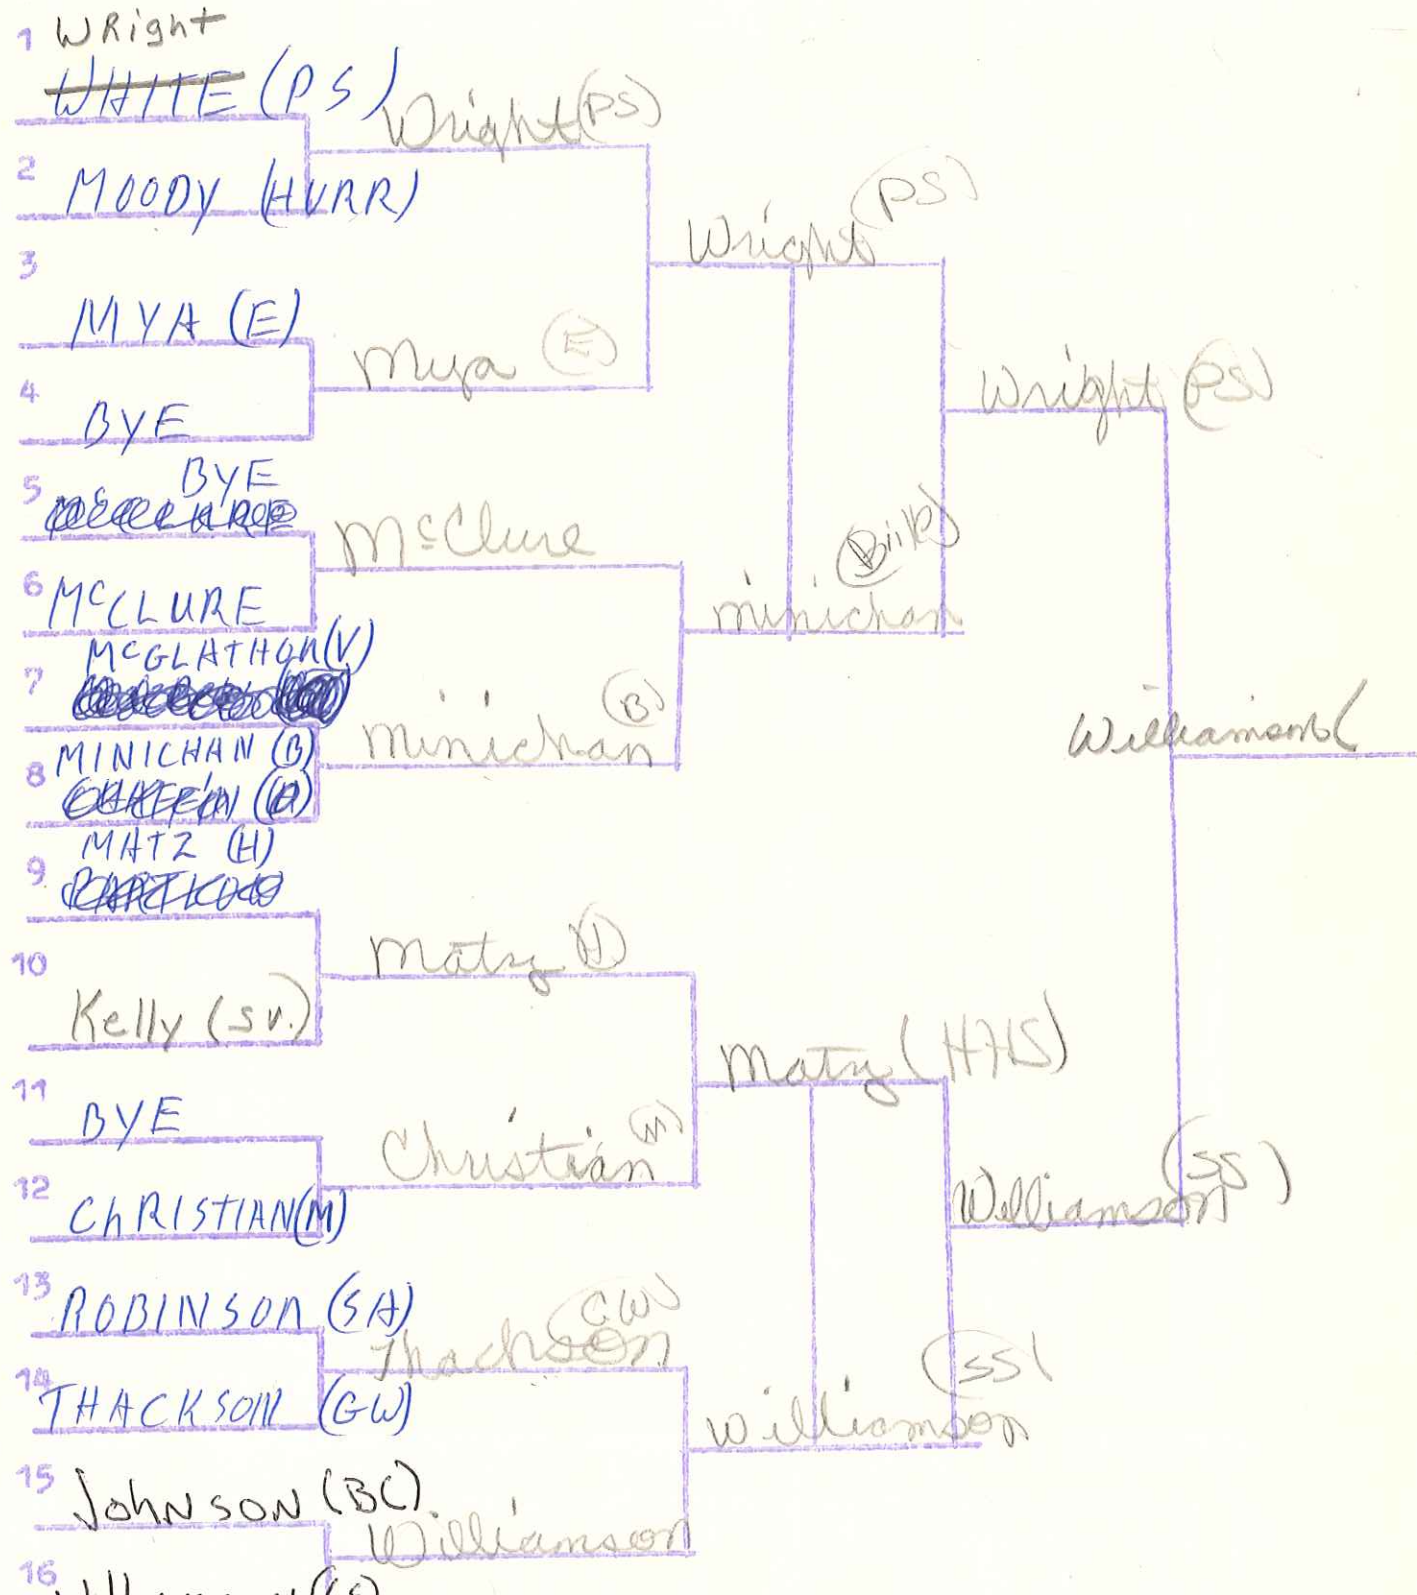

126

WEIGHT CLASS

*Lane pin
Sager D.W.
Lane pinned Moore (W)*

BARBOURSVILLE INVITATIONAL
CHAMPIONSHIP BRACKET

132

WEIGHT CLASS

BARTONVILLE INVITATIONAL
CONSOLATION BRACKET

WEIGHT CLASS

132

BARBOURSVILLE INVITATIONAL
CONSOLATION BRACKET

WEIGHT CLASS

138

BARBOURSVILLE INVITATIONAL
CHAMPIONSHIP BRACKET

WEIGHT CLASS

BARBOURSVILLE INVITATIONAL
CONSOLATION BRACKET

WEIGHT CLASS

BARBOURSVILLE INVITATIONAL
CHAMPIONSHIP BRACKET

WEIGHT CLASS

HARBOURSVILLE INVITATIONAL
CONSOLATION BRACKET

WEIGHT CLASS

BARBOURSVILLE INVITATIONAL
CHAMPIONSHIP BRACKET

167

WEIGHT CLASS

BARBOURSVILLE INVITATIONAL
CONSOLATION BRACKET