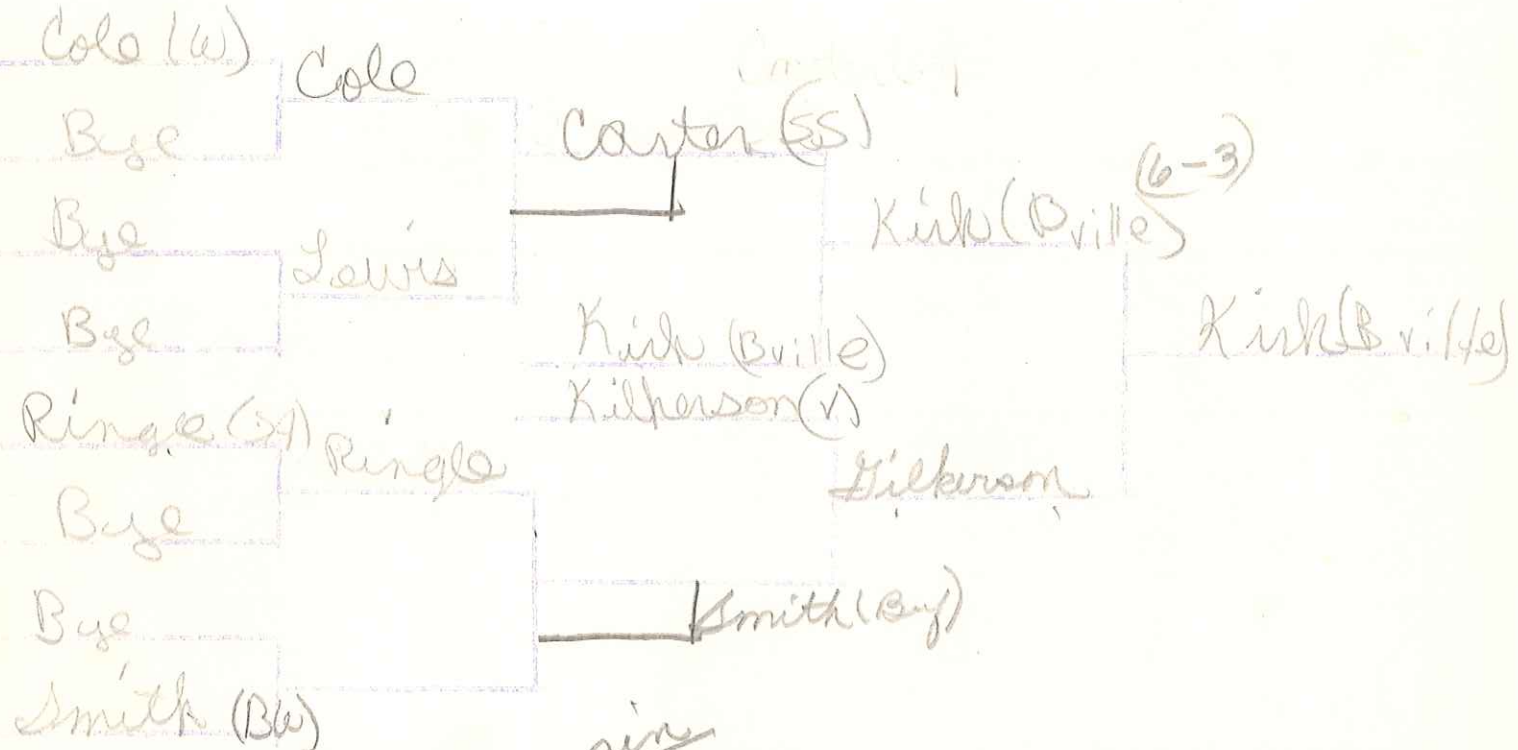

WEIGHT CLASS

BARBOURSVILLE INVITATIONAL
CONSOLATION BRACKET

WEIGHT CLASS

BARBOURSVILLE INVITATIONAL
CHAMPIONSHIP BRAKET

112

WEIGHT CLASS

WOMEN'S CLASS

Carter / pin
 Lewis B.C. /

126

WEIGHT CLASS

*Lane pin
Sager D.W.
Lane pinned Moore (W)*

BARBOURSVILLE INVITATIONAL
CHAMPIONSHIP BRACKET

132

WEIGHT CLASS

BARTONVILLE INVITATIONAL
CONSOLATION BRACKET

WEIGHT CLASS