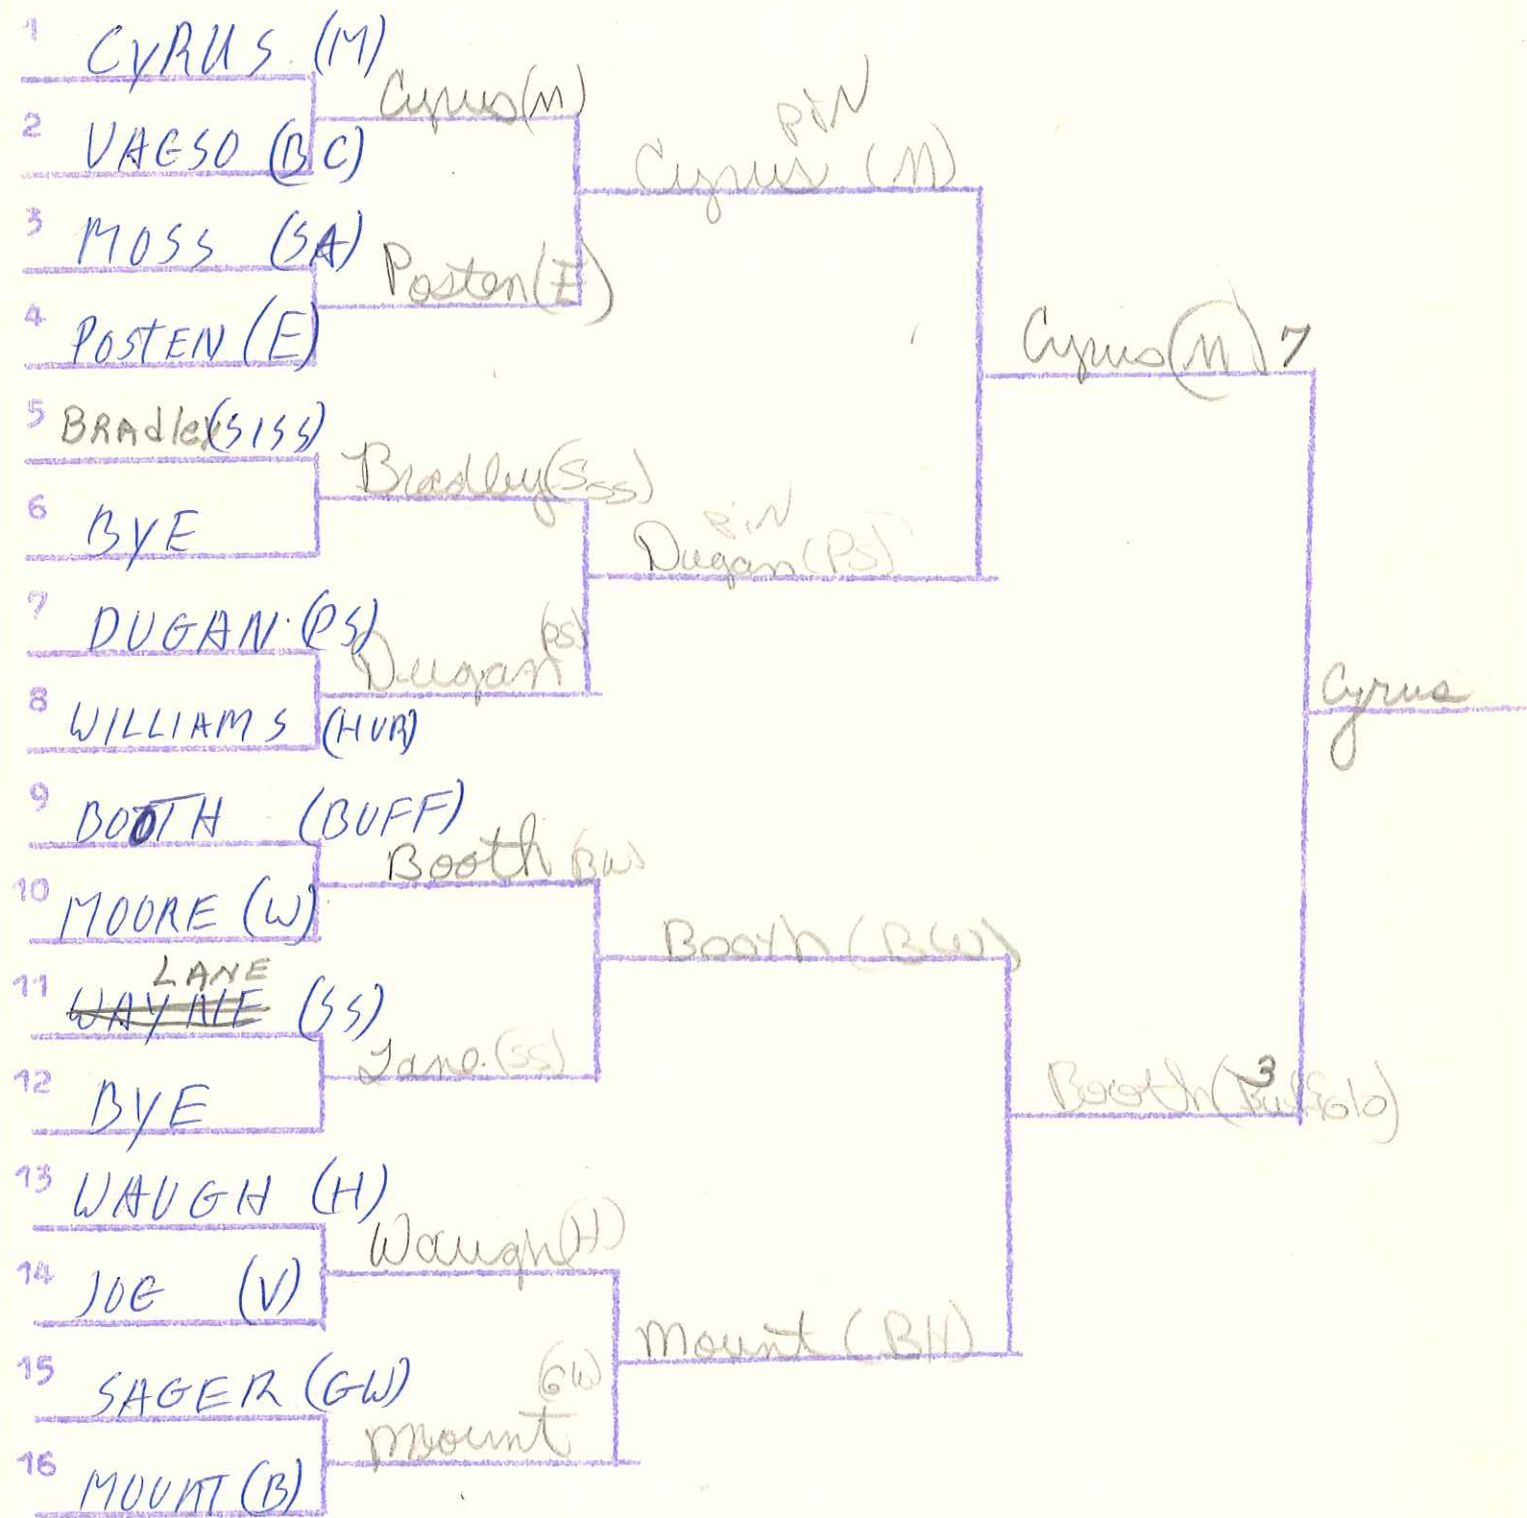

BARBOURSVILLE INVITATIONAL
CHAMPIONSHIP BRAKET

119

WEIGHT CLASS

BARRETTVILLE IMPROVATIONAL
ASSOCIATION BRACKET

WEIGHT CLASS

Cook - Pin
Schlot - B. Wayne

WEIGHT CLASS

BARBOURSVILLE INVITATIONAL
CONSOLATION BRACKET

126

WEIGHT CLASS

*Lane pin
Sager D.W.
Lane pinned Moore (W)*

BARBOURSVILLE INVITATIONAL
CHAMPIONSHIP BRACKET

132

WEIGHT CLASS

BARTONVILLE INVITATIONAL
CONSOLATION BRACKET

WEIGHT CLASS