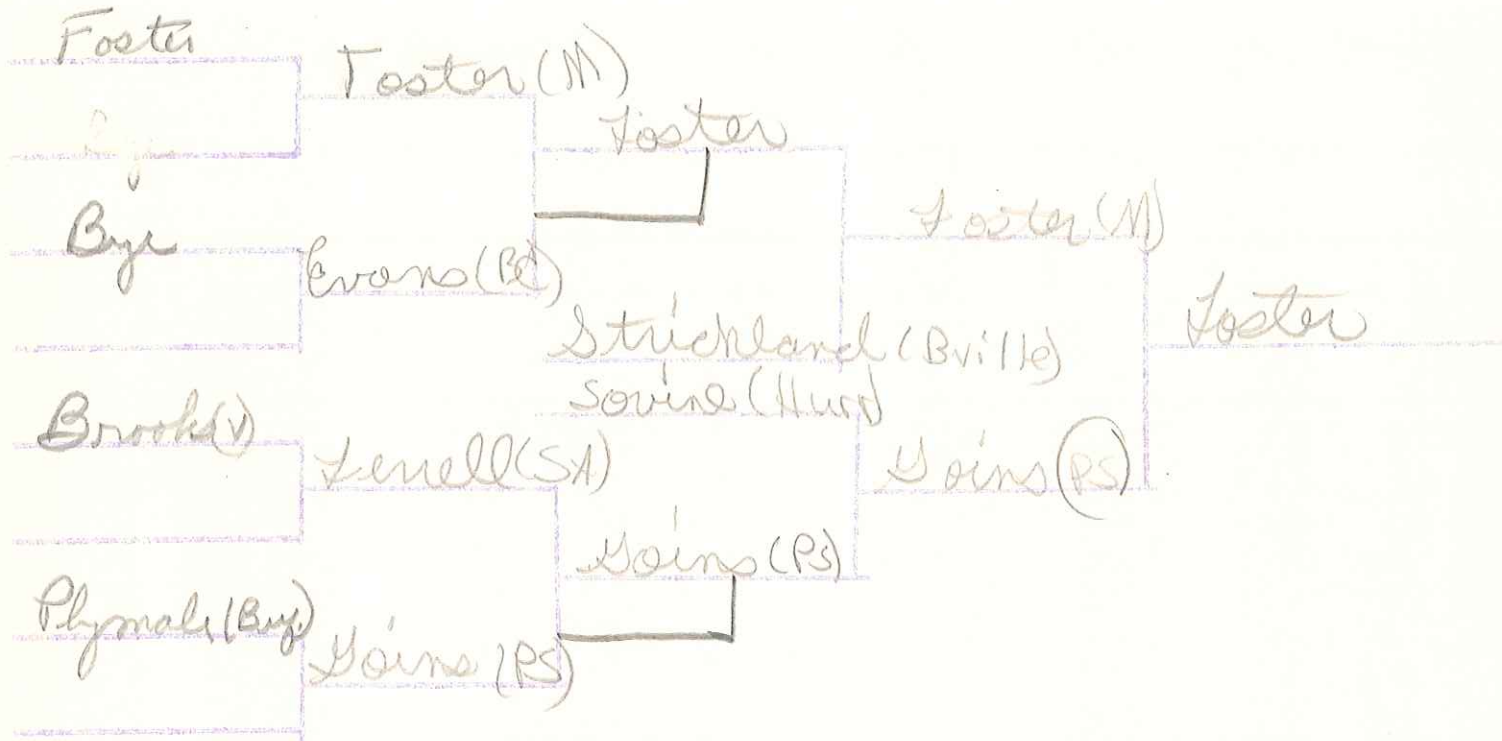

BARBOURSVILLE INVITATIONAL
CHAMPIONSHIP BRACKET

WEIGHT CLASS

HARBOURSVILLE INVITATIONAL
CONSOLATION BRACKET

WEIGHT CLASS

BARBOURSVILLE INVITATIONAL
CHAMPIONSHIP BRACKET

167

WEIGHT CLASS

BARBOURSVILLE INVITATIONAL
CONSOLATION BRACKET

WEIGHT CLASS

167

~~Bennett
Mathews Hunt pin~~

BARBOURSVILLE INVITATIONAL
CHAMPIONSHIP BRACKET

WEIGHT CLASS

BARBOURSVILLE INVITATIONAL
CONSOLATION BRACKET

WEIGHT CLASS

BARBOURSVILLE INVITATIONAL
CHAMPIONSHIP BRACKET

HWT

WEIGHT CLASS

BARBOURSVILLE INVITATIONAL
CONSOLATION BRACKET

WEIGHT CLASS

AWT

Beavers 10 w
Shrook (H.W.)
Beavers pin
Armstrong (S.A.)