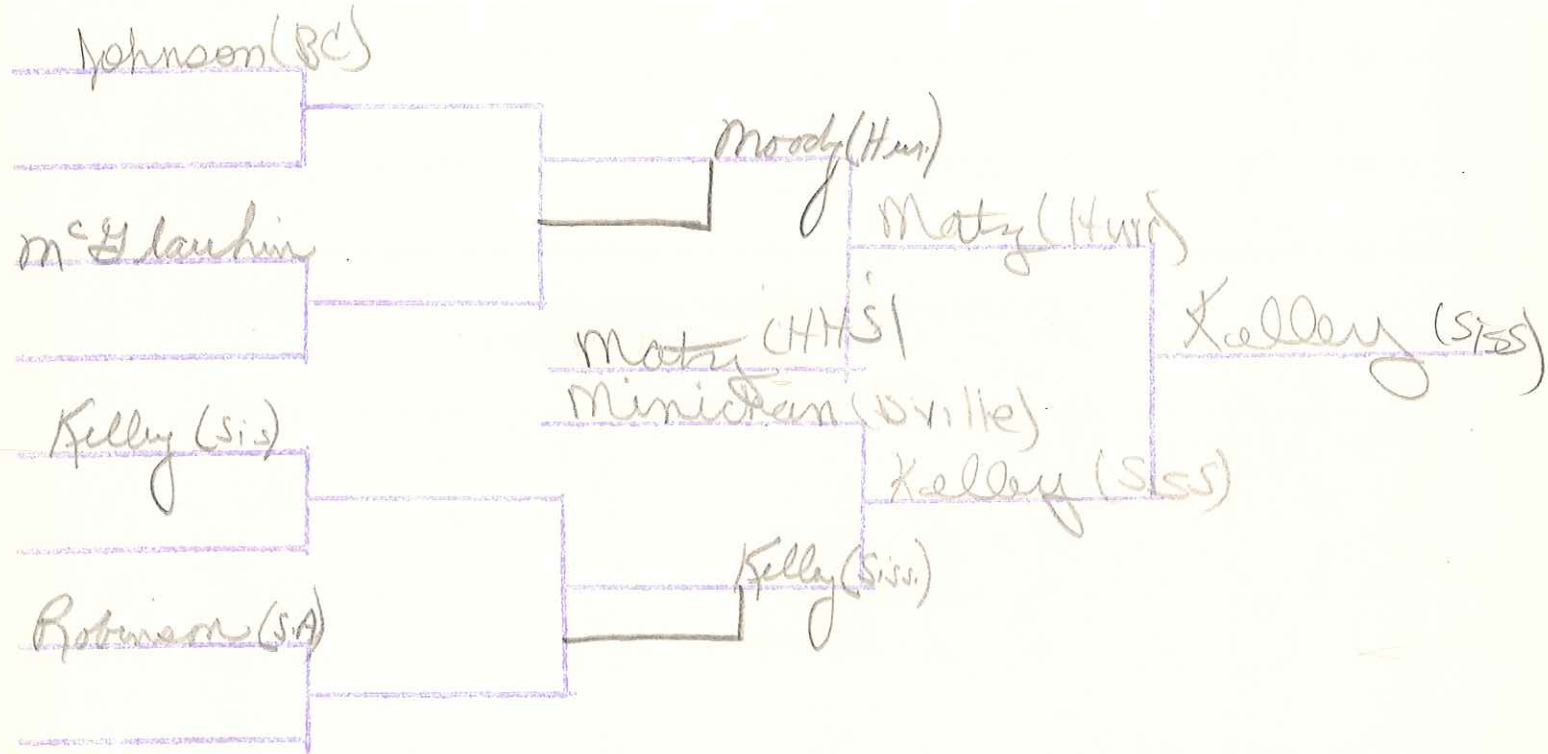

HARBOURSVILLE INVITATIONAL
CONSOLATION BRACKET

WEIGHT CLASS