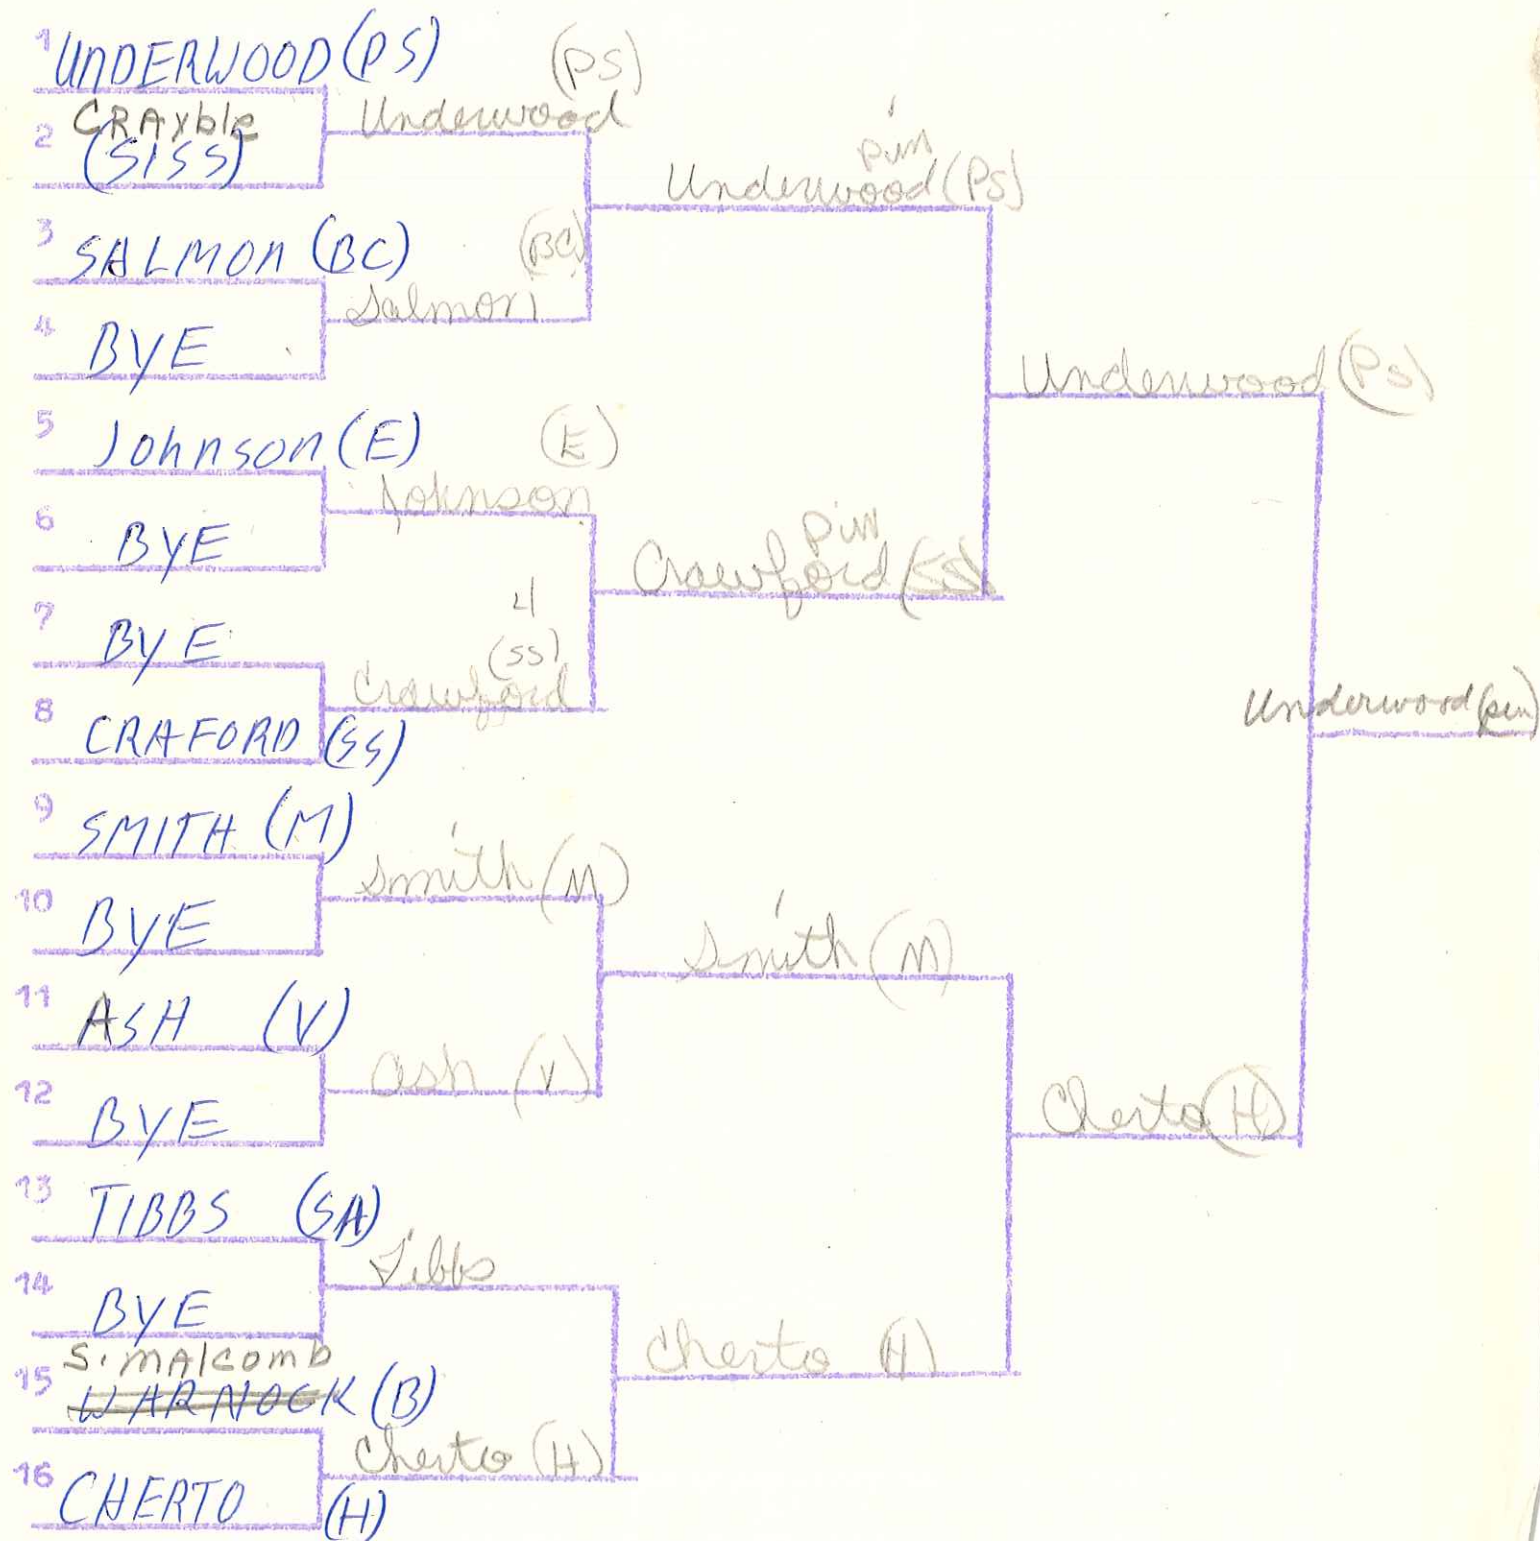

BARBOURSVILLE INVITATIONAL
CONSOLATION BRACKET

WEIGHT CLASS

Park South - 207

Hunt. High - 174

Milton - 124

Barbours - 98

Shady - 89

Hurr! - 83

St. Abans - 74

H. Wash - 62

Buffalo - 51

Boyd. Co. - 45

Hunt. E - 43

Smith - 40

BARBOURSVILLE INVITATIONAL
CHAMPIONSHIP BRACKET

105

WEIGHT CLASS

BARBOURSVILLE INVITATIONAL
CONSOLATION BRACKET

WEIGHT CLASS

BARBOURSVILLE INVITATIONAL
CHAMPIONSHIP BRAKET

112

WEIGHT CLASS

WOMEN'S CLASS

Carter / pin
 Lewis B.C. /

126

WEIGHT CLASS

*Lane pin
Sager D.W.
Lane pinned Moore (W)*

BARBOURSVILLE INVITATIONAL
CHAMPIONSHIP BRACKET

132

WEIGHT CLASS

BARTONVILLE INVITATIONAL
CONSOLATION BRACKET

WEIGHT CLASS