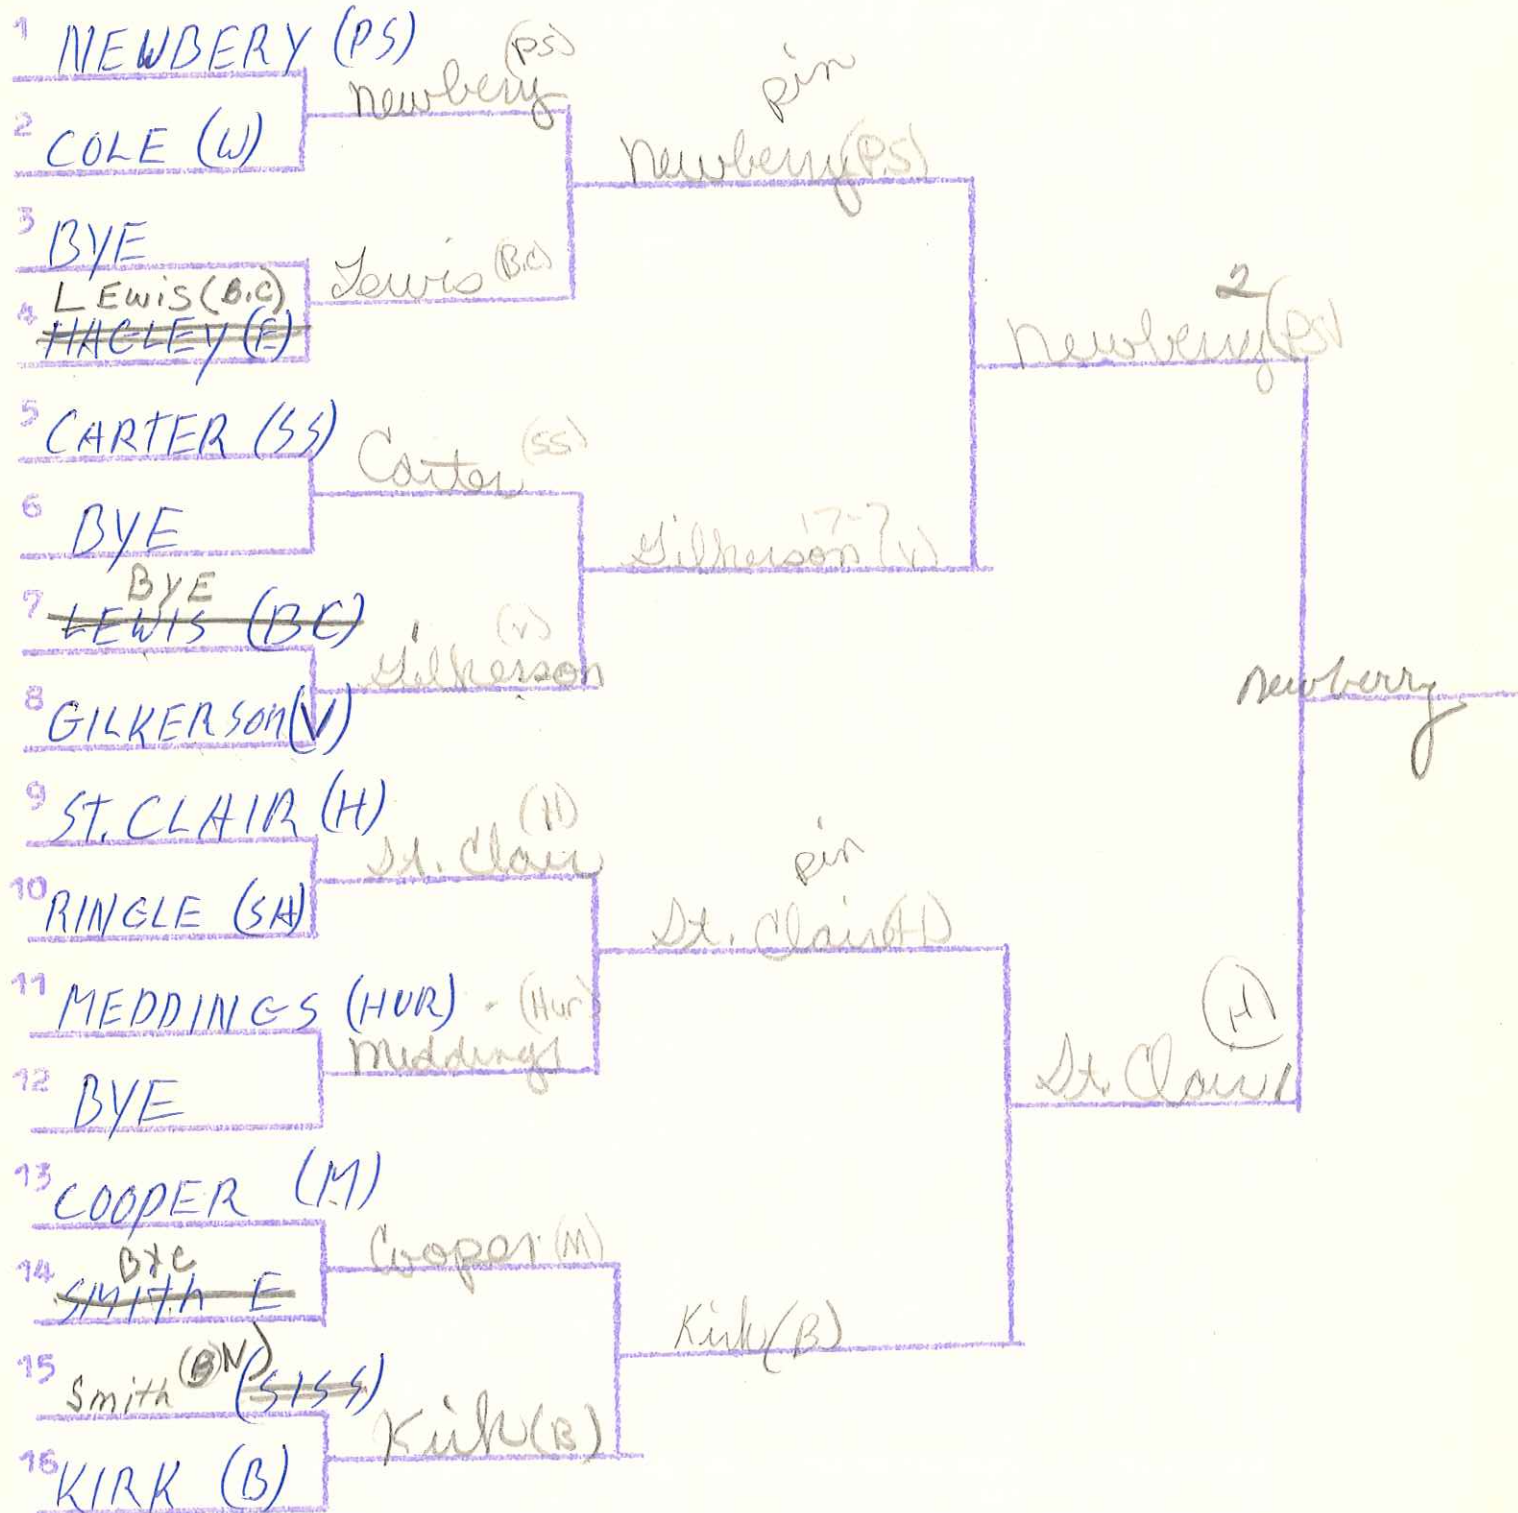

WEIGHT CLASS

BARBOURSVILLE INVITATIONAL
CONSOLATION BRACKET

WEIGHT CLASS

BARBOURSVILLE INVITATIONAL
CHAMPIONSHIP BRAKET

112

WEIGHT CLASS

WOMEN'S CLASS

Carter / pin
 Lewis B.C. /

BARBOURSVILLE INVITATIONAL
CHAMPIONSHIP BRAKET

119

WEIGHT CLASS

BARRETTVILLE IMPROVATIONAL
ASSOCIATION BRACKET

WEIGHT CLASS

Cook - Pin
Schlot - B. Wayne

WEIGHT CLASS

BARBOURSVILLE INVITATIONAL
CONSOLATION BRACKET