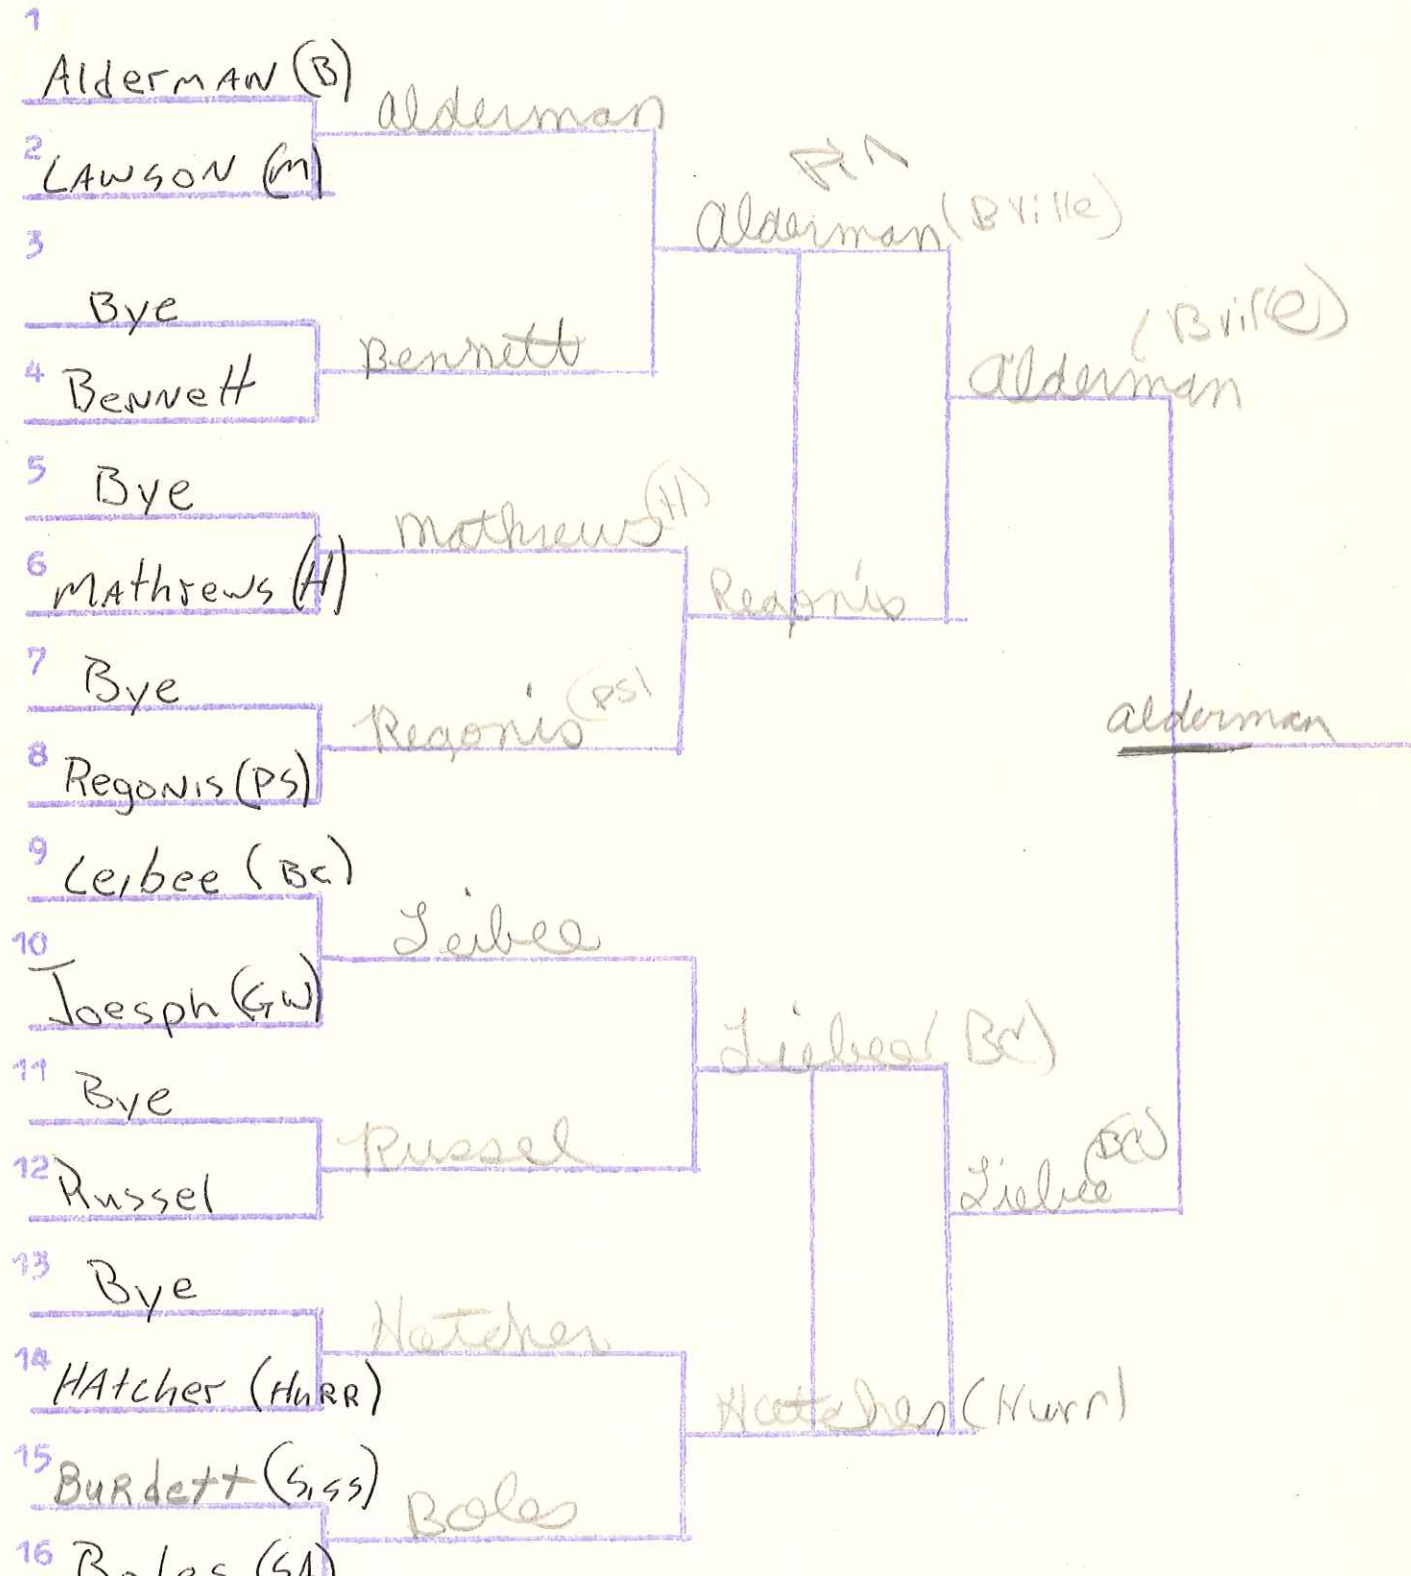

126

WEIGHT CLASS

*Lane pin
Sager D.W.
Lane pinned Moore (W)*

BARBOURSVILLE INVITATIONAL
CHAMPIONSHIP BRACKET

132

WEIGHT CLASS

BARTONVILLE INVITATIONAL
CONSOLATION BRACKET

WEIGHT CLASS

BARBOURSVILLE INVITATIONAL
CHAMPIONSHIP BRACKET

WEIGHT CLASS

HARBOURSVILLE INVITATIONAL
CONSOLATION BRACKET

WEIGHT CLASS

BARBOURSVILLE INVITATIONAL
CHAMPIONSHIP BRACKET

167

WEIGHT CLASS

BARBOURSVILLE INVITATIONAL
CONSOLATION BRACKET