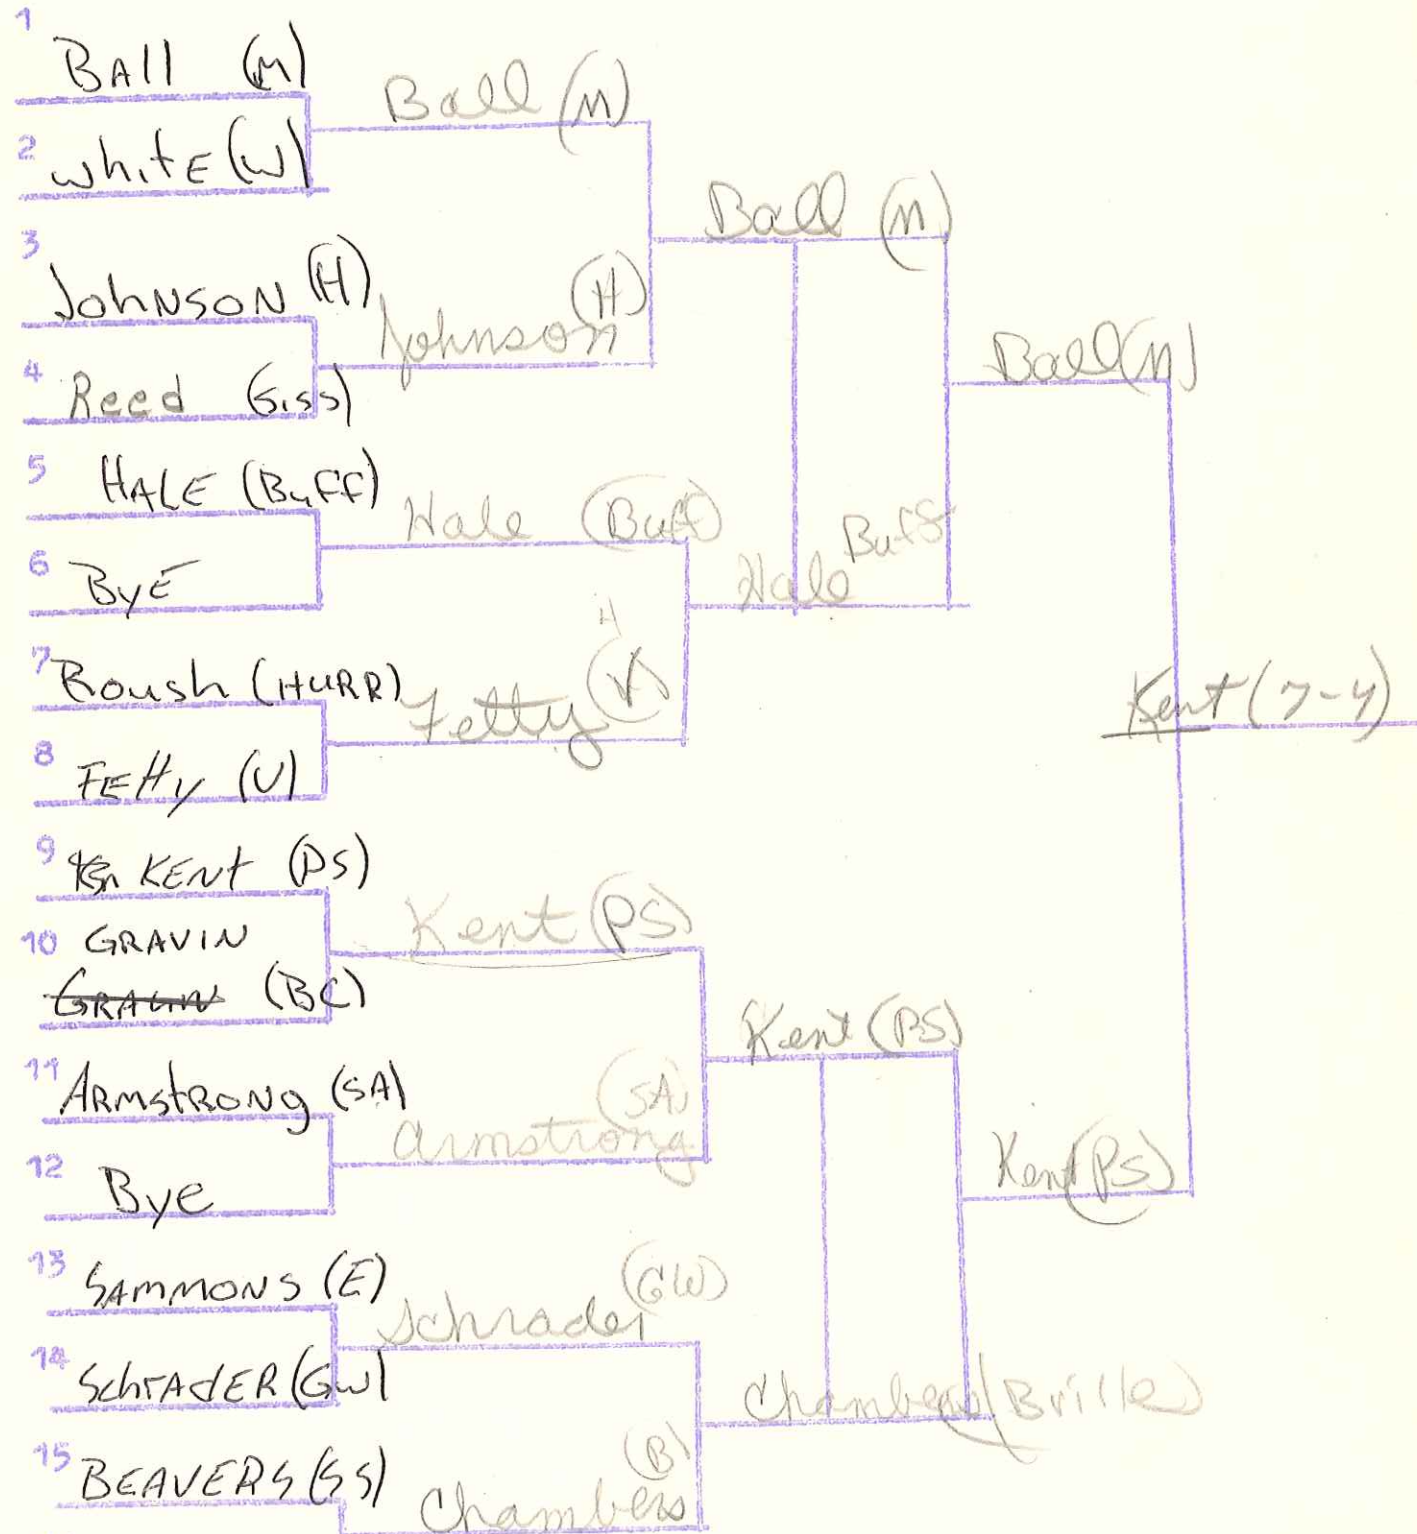

BARBOURSVILLE INVITATIONAL
CHAMPIONSHIP BRACKET

WEIGHT CLASS

HARBOURSVILLE INVITATIONAL
CONSOLATION BRACKET

WEIGHT CLASS

BARBOURSVILLE INVITATIONAL
CHAMPIONSHIP BRACKET

167

WEIGHT CLASS

BARBOURSVILLE INVITATIONAL
CONSOLATION BRACKET

WEIGHT CLASS

167

~~Bennett
Mathews Hunt pin~~

BARBOURSVILLE INVITATIONAL
CHAMPIONSHIP BRACKET

WEIGHT CLASS

BARBOURSVILLE INVITATIONAL
CONSOLATION BRACKET

WEIGHT CLASS

BARBOURSVILLE INVITATIONAL
CHAMPIONSHIP BRACKET

HWT

WEIGHT CLASS

BARBOURSVILLE INVITATIONAL
CONSOLATION BRACKET

WEIGHT CLASS

AWT

Beavers 10 w
Shrook (H.W.)
Beavers pin
Armstrong (S.A.)