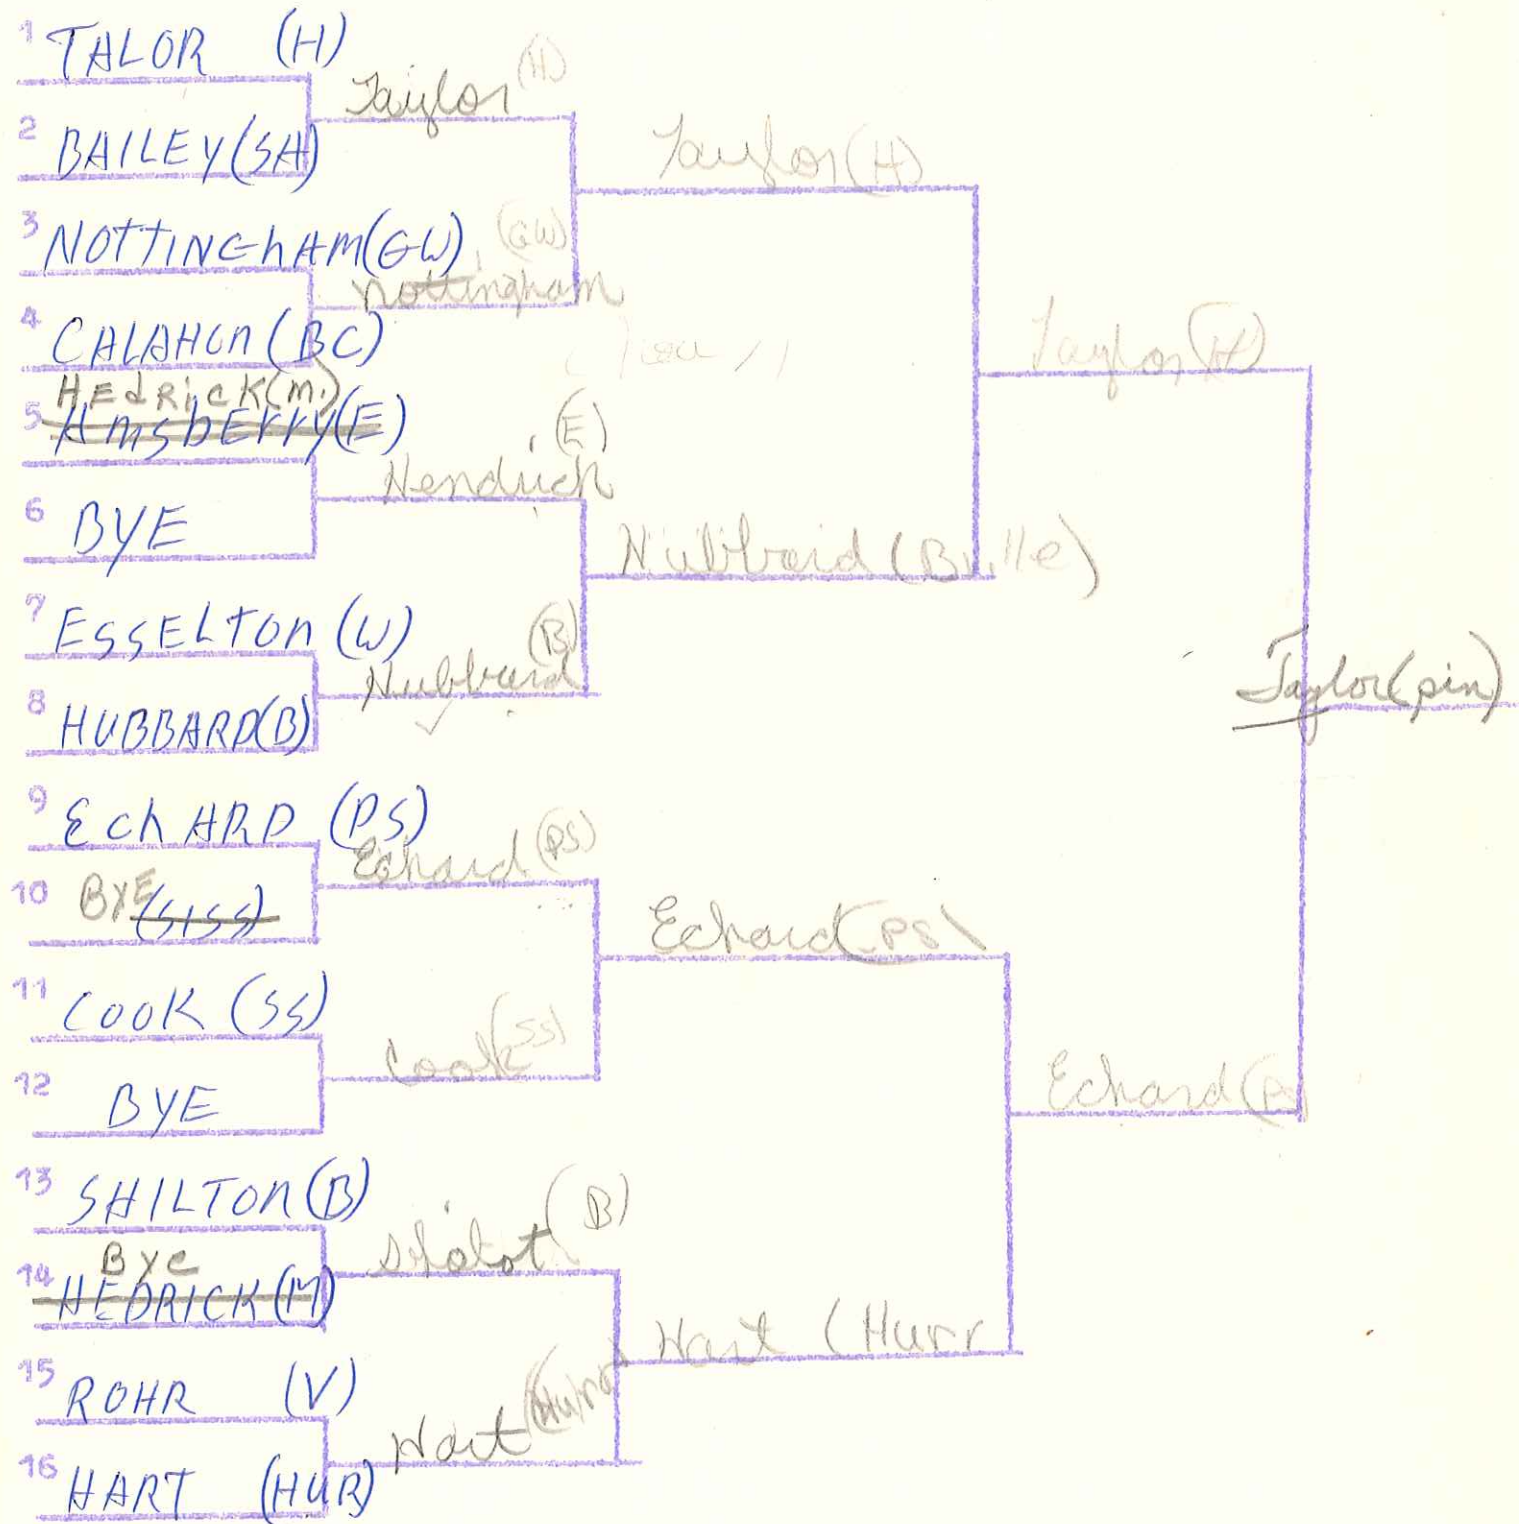

BARBOURSVILLE INVITATIONAL
CHAMPIONSHIP BRAKET

119

WEIGHT CLASS