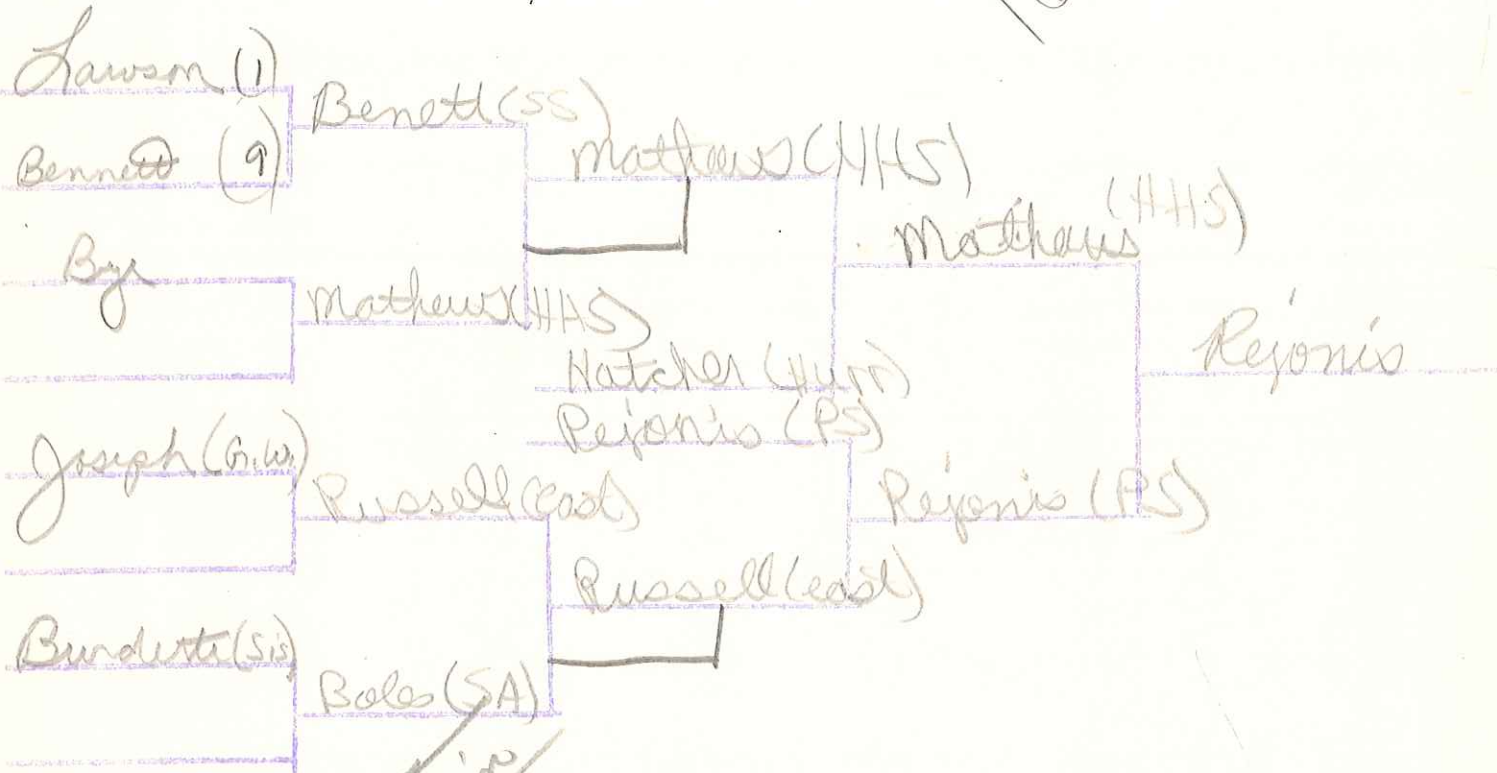

126

WEIGHT CLASS

*Lane pin
Sager D.W.
Lane pinned Moore (W)*

BARBOURSVILLE INVITATIONAL
CHAMPIONSHIP BRACKET

132

WEIGHT CLASS

BARTONVILLE INVITATIONAL
CONSOLATION BRACKET

WEIGHT CLASS

BARBOURSVILLE INVITATIONAL
CHAMPIONSHIP BRACKET

WEIGHT CLASS

HARBOURSVILLE INVITATIONAL
CONSOLATION BRACKET

WEIGHT CLASS

BARBOURSVILLE INVITATIONAL
CHAMPIONSHIP BRACKET

167

WEIGHT CLASS

BARBOURSVILLE INVITATIONAL
CONSOLATION BRACKET

WEIGHT CLASS

167

~~Bennett
Mathews Hunt pin~~

BARBOURSVILLE INVITATIONAL
CHAMPIONSHIP BRACKET

WEIGHT CLASS

BARBOURSVILLE INVITATIONAL
CONSOLATION BRACKET

WEIGHT CLASS

BARBOURSVILLE INVITATIONAL
CHAMPIONSHIP BRACKET

HWT

WEIGHT CLASS

BARBOURSVILLE INVITATIONAL
CONSOLATION BRACKET

WEIGHT CLASS

AWT

Beavers 10 w
Shrook (H.W.)
Beavers pin
Armstrong (S.A.)