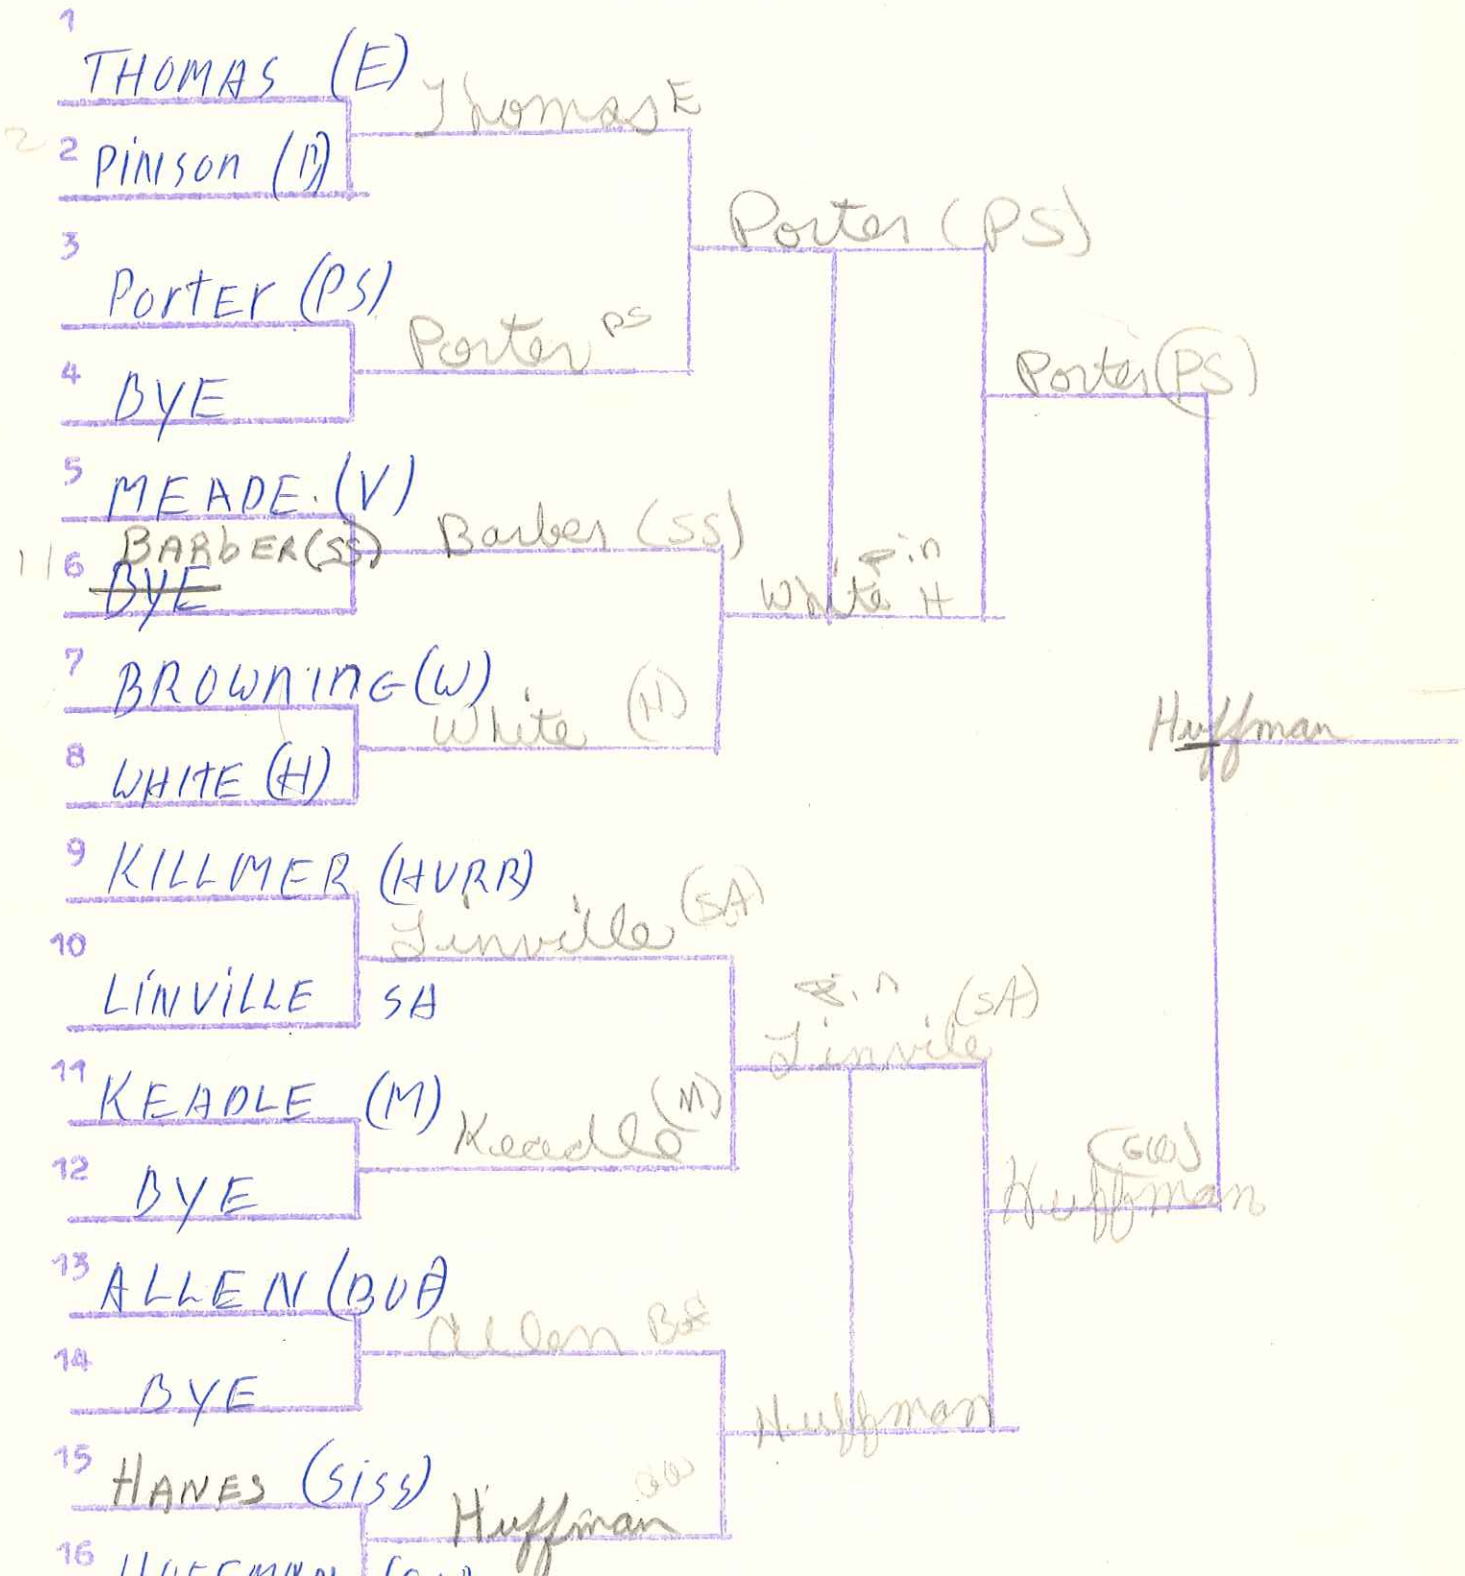

126

WEIGHT CLASS

*Lane pin
Sager D.W.
Lane pinned Moore (W)*

BARBOURSVILLE INVITATIONAL
CHAMPIONSHIP BRACKET

132

WEIGHT CLASS

BARTONVILLE INVITATIONAL
CONSOLATION BRACKET

WEIGHT CLASS

132

BARBOURSVILLE INVITATIONAL
CONSOLATION BRACKET

WEIGHT CLASS

138

BARBOURSVILLE INVITATIONAL
CHAMPIONSHIP BRACKET

WEIGHT CLASS

BARBOURSVILLE INVITATIONAL
CONSOLATION BRACKET

WEIGHT CLASS