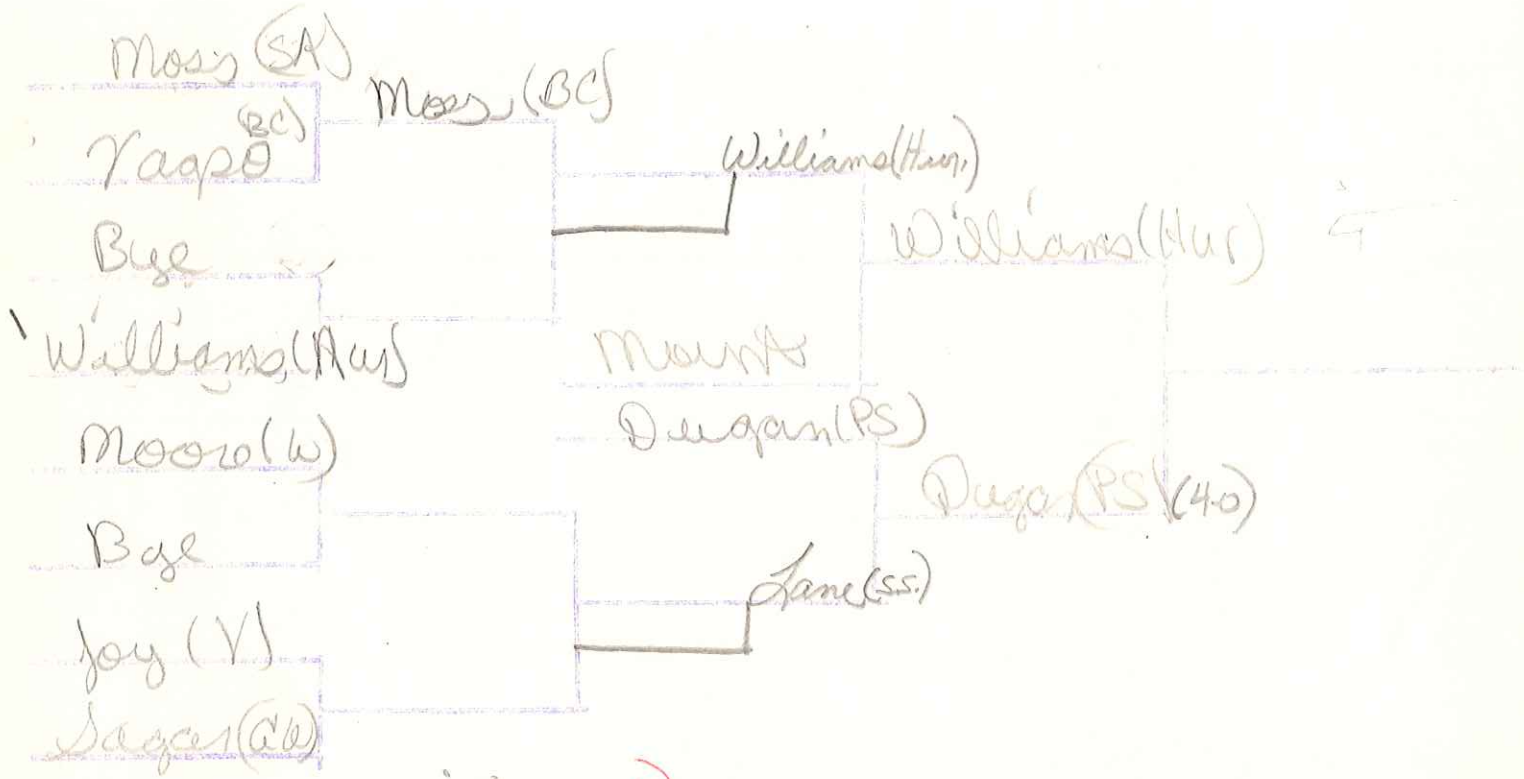

BARBOURSVILLE INVITATIONAL
CHAMPIONSHIP BRAKET

119

WEIGHT CLASS

BARRETTVILLE IMPROVATIONAL
ASSOCIATION BRACKET

WEIGHT CLASS

Cook - Pin
Schlot - B. Wayne

WEIGHT CLASS

BARBOURSVILLE INVITATIONAL
CONSOLATION BRACKET

126

WEIGHT CLASS

*Lane pin
Sager D.W.
Lane pinned Moore (W)*

BARBOURSVILLE INVITATIONAL
CHAMPIONSHIP BRACKET

132

WEIGHT CLASS

BARTONVILLE INVITATIONAL
CONSOLATION BRACKET

WEIGHT CLASS