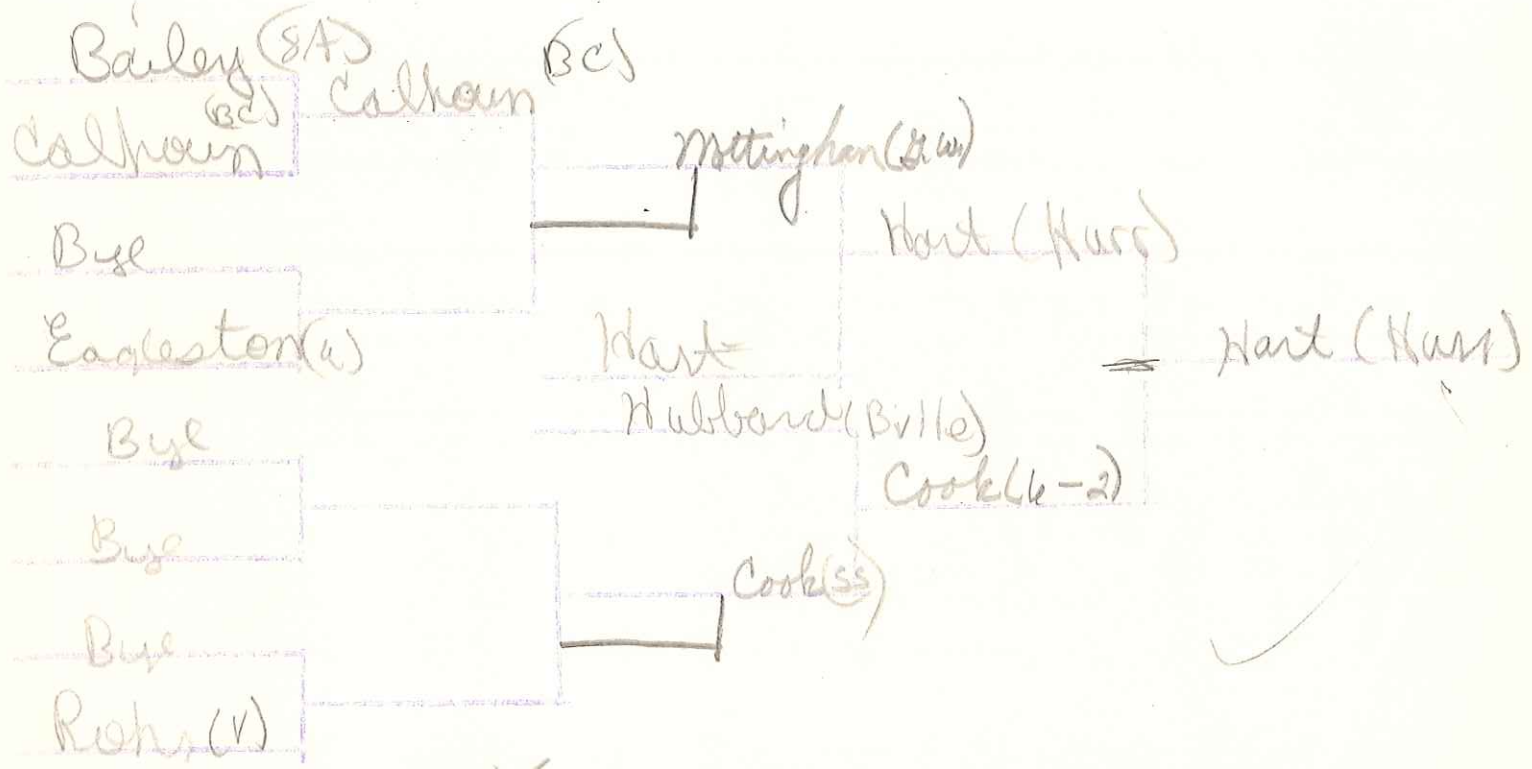

BARBOURSVILLE INVITATIONAL
CHAMPIONSHIP BRAKET

119

WEIGHT CLASS

BARRETTVILLE IMPROVATIONAL
ASSOCIATION BRACKET

WEIGHT CLASS

Cook - Pin
Schlot - B. Wayne

WEIGHT CLASS

BARBOURSVILLE INVITATIONAL
CONSOLATION BRACKET

126

WEIGHT CLASS

*Lane pin
Sager D.W.
Lane pinned Moore (W)*

BARBOURSVILLE INVITATIONAL
CHAMPIONSHIP BRACKET

132

WEIGHT CLASS

BARTONVILLE INVITATIONAL
CONSOLATION BRACKET

WEIGHT CLASS