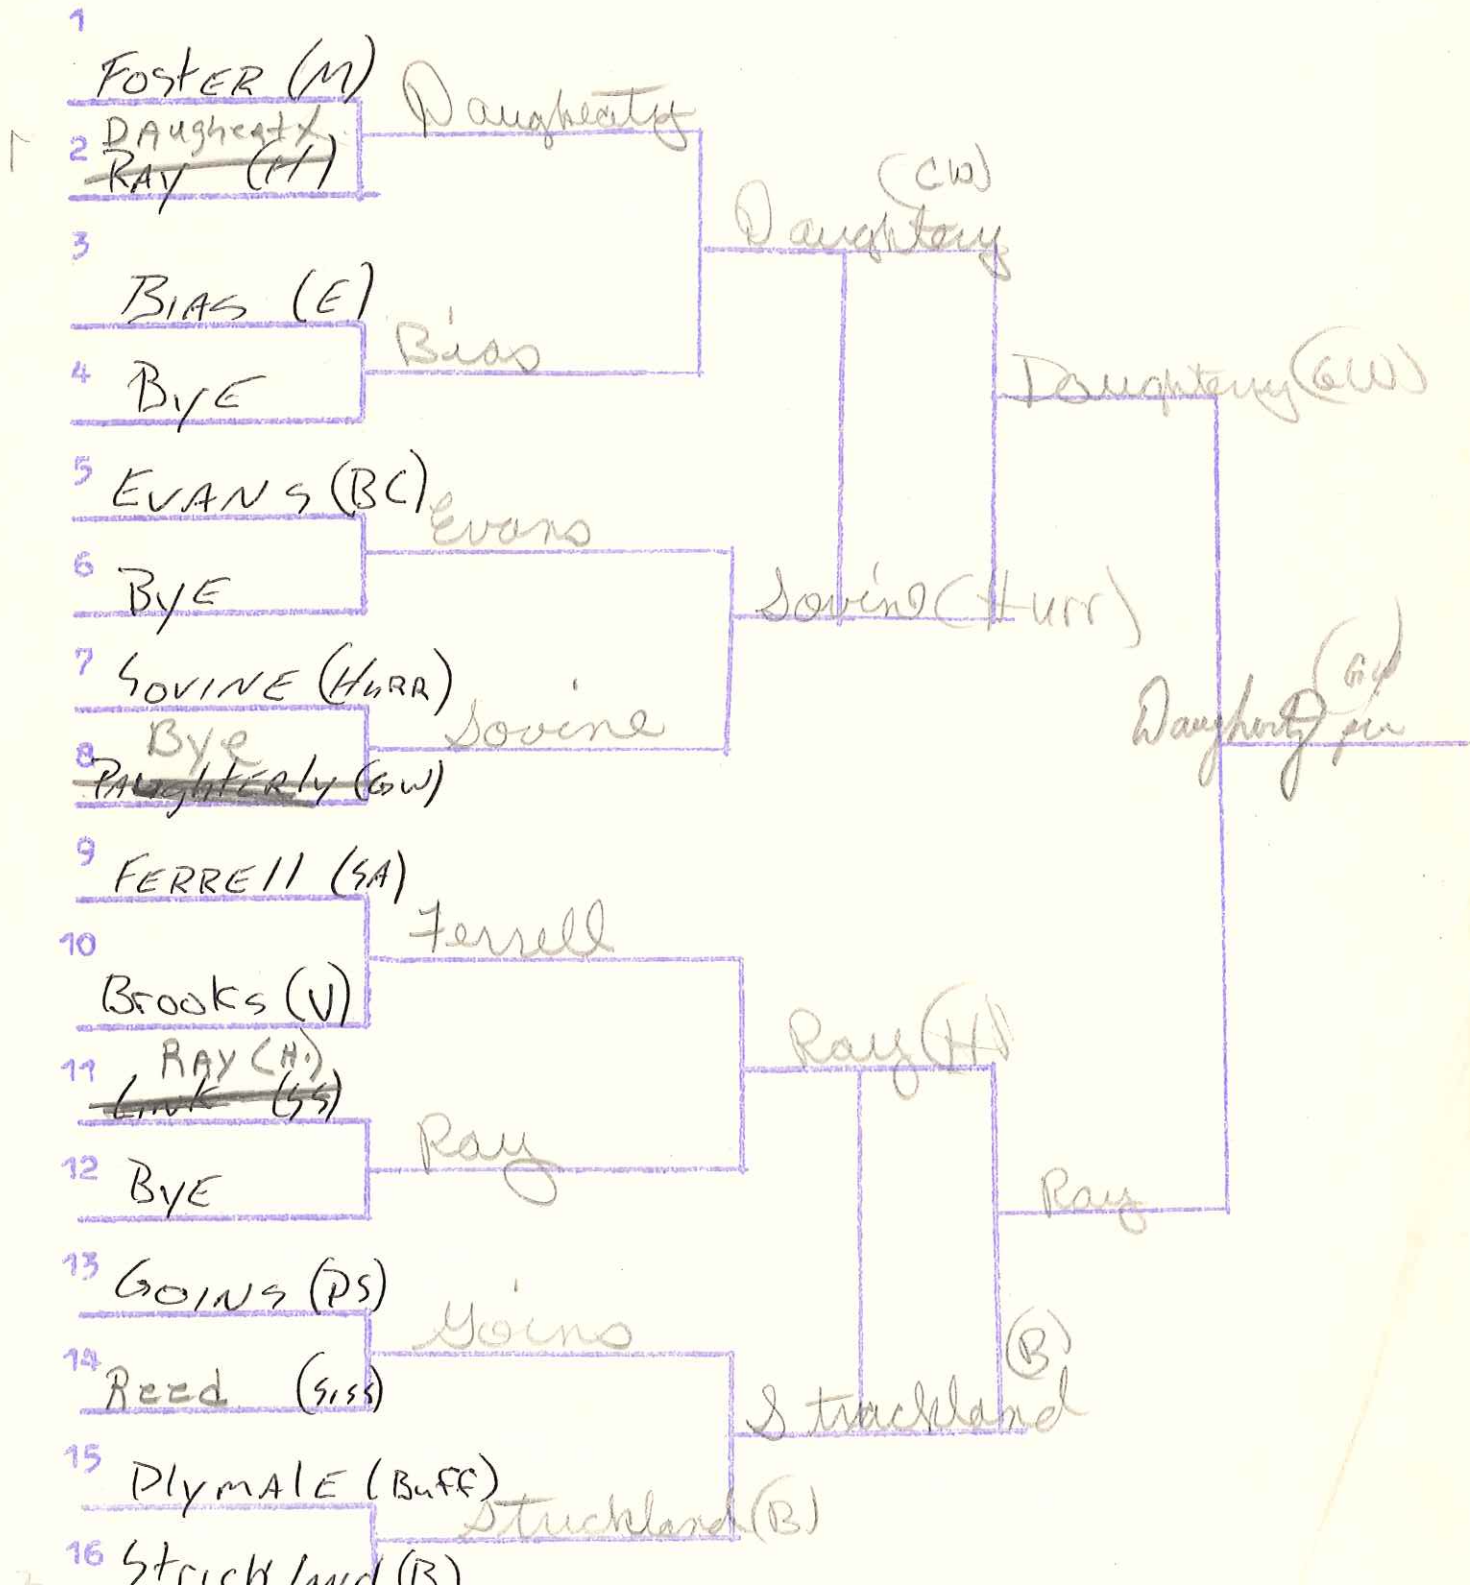

126

WEIGHT CLASS

*Lane pin
Sager D.W.
Lane pinned Moore (W)*

BARBOURSVILLE INVITATIONAL
CHAMPIONSHIP BRACKET

132

WEIGHT CLASS

BARTONVILLE INVITATIONAL
CONSOLATION BRACKET

WEIGHT CLASS

BARBOURSVILLE INVITATIONAL
CHAMPIONSHIP BRACKET

WEIGHT CLASS

HARBOURSVILLE INVITATIONAL
CONSOLATION BRACKET

WEIGHT CLASS

BARBOURSVILLE INVITATIONAL
CHAMPIONSHIP BRACKET

167

WEIGHT CLASS

BARBOURSVILLE INVITATIONAL
CONSOLATION BRACKET

WEIGHT CLASS

167

~~Bennett
Mathews Hunt pin~~

BARBOURSVILLE INVITATIONAL
CHAMPIONSHIP BRACKET

WEIGHT CLASS

BARBOURSVILLE INVITATIONAL
CONSOLATION BRACKET

WEIGHT CLASS

BARBOURSVILLE INVITATIONAL
CHAMPIONSHIP BRACKET

HWT

WEIGHT CLASS

BARBOURSVILLE INVITATIONAL
CONSOLATION BRACKET

WEIGHT CLASS

AWT

Beavers 10 w
Shrook (H.W.)
Beavers pin
Armstrong (S.A.)