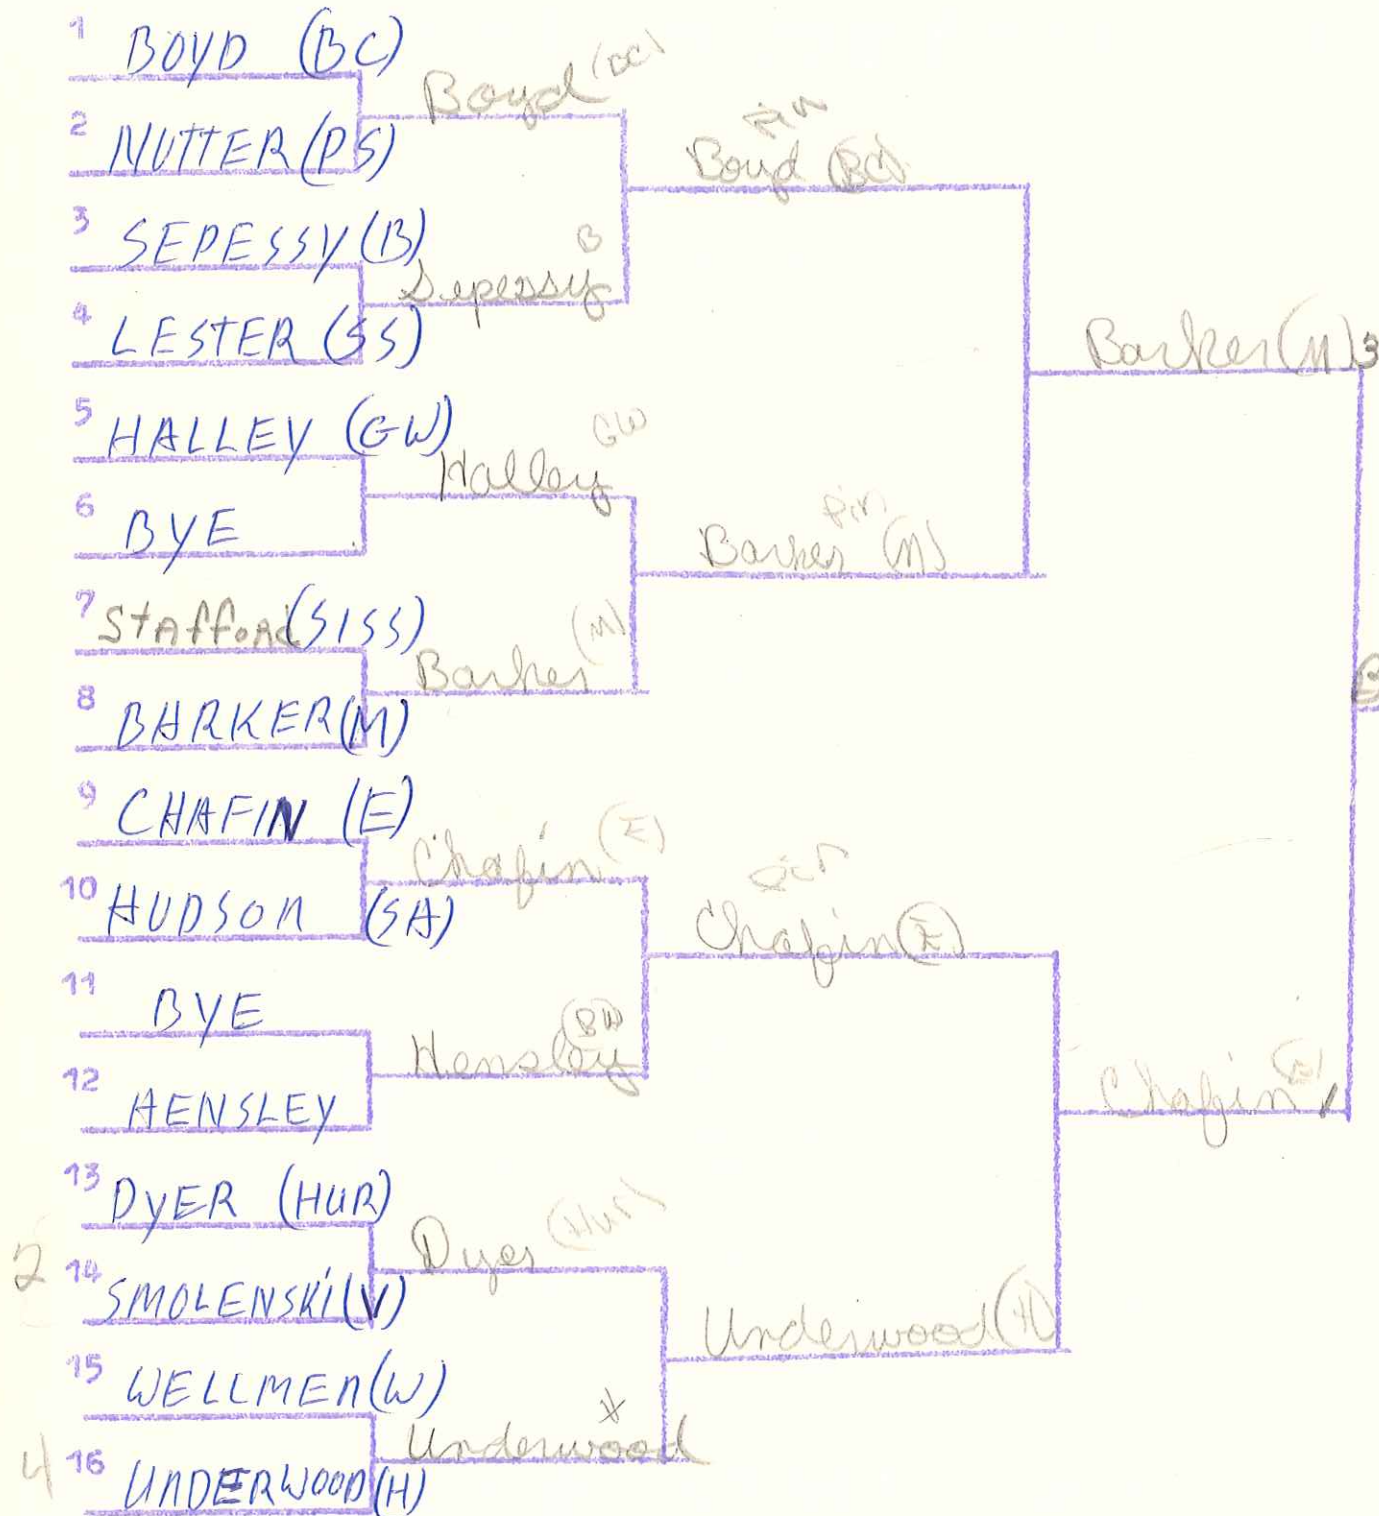

126

WEIGHT CLASS

*Lane pin
Sager D.W.
Lane pinned Moore (W)*

BARBOURSVILLE INVITATIONAL
CHAMPIONSHIP BRACKET

132

WEIGHT CLASS

BARTONVILLE INVITATIONAL
CONSOLATION BRACKET

WEIGHT CLASS