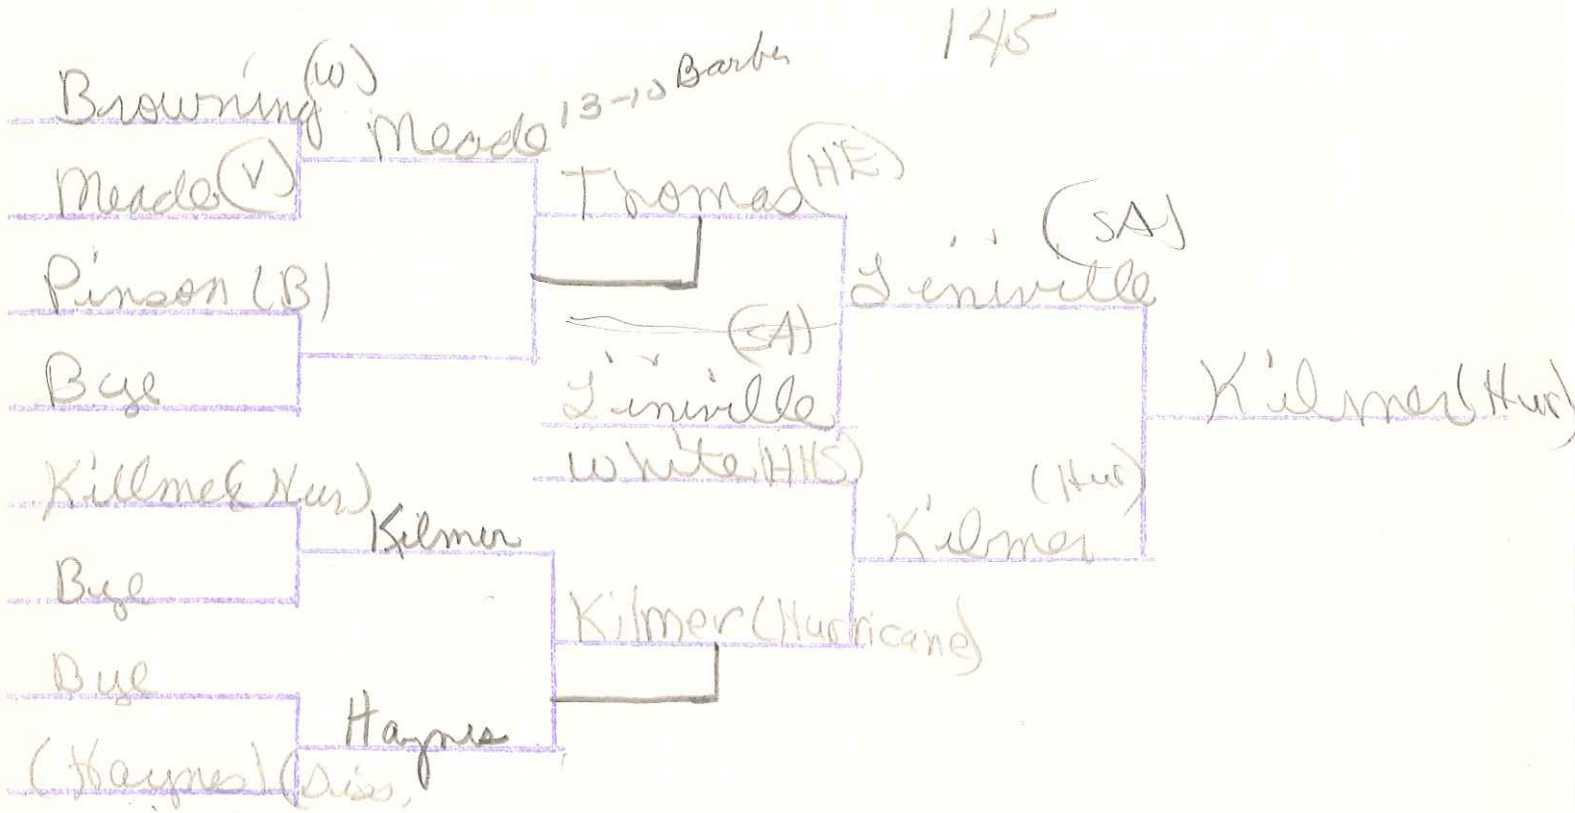

126

WEIGHT CLASS

*Lane pin
Sager D.W.
Lane pinned Moore (W)*

BARBOURSVILLE INVITATIONAL
CHAMPIONSHIP BRACKET

132

WEIGHT CLASS

BARTONVILLE INVITATIONAL
CONSOLATION BRACKET

WEIGHT CLASS

132

BARBOURSVILLE INVITATIONAL
CONSOLATION BRACKET

WEIGHT CLASS

138

BARBOURSVILLE INVITATIONAL
CHAMPIONSHIP BRACKET

WEIGHT CLASS

BARBOURSVILLE INVITATIONAL
CONSOLATION BRACKET

WEIGHT CLASS