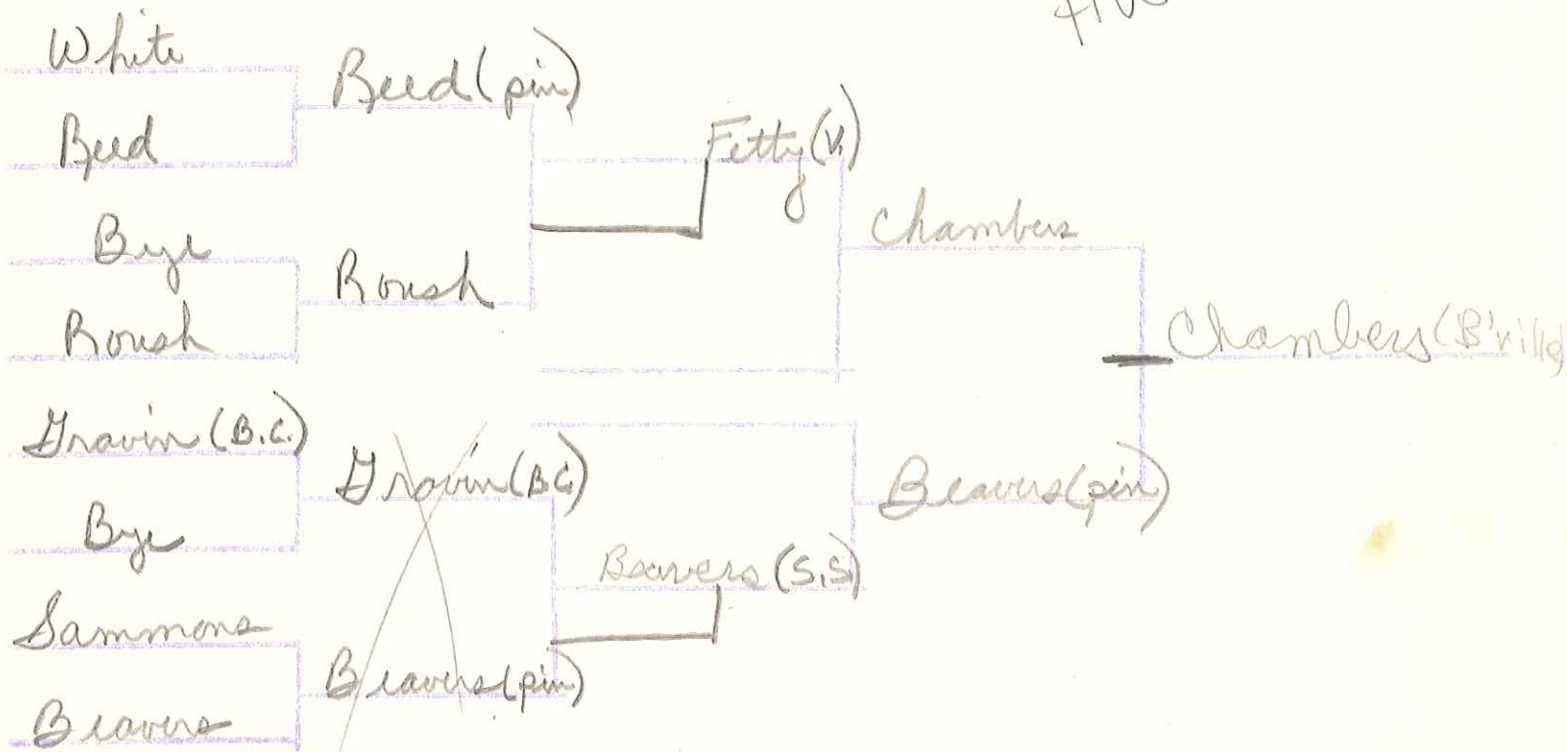

WEIGHT CLASS

167

~~Bennett
Mathews Hunt pin~~

BARBOURSVILLE INVITATIONAL
CHAMPIONSHIP BRACKET

WEIGHT CLASS

BARBOURSVILLE INVITATIONAL
CONSOLATION BRACKET

WEIGHT CLASS

BARBOURSVILLE INVITATIONAL
CHAMPIONSHIP BRACKET

HWT

WEIGHT CLASS

BARBOURSVILLE INVITATIONAL
CONSOLATION BRACKET

WEIGHT CLASS

AWT

Beavers 10 w
Shrook (H.W.)
Beavers pin
Armstrong (S.A.)